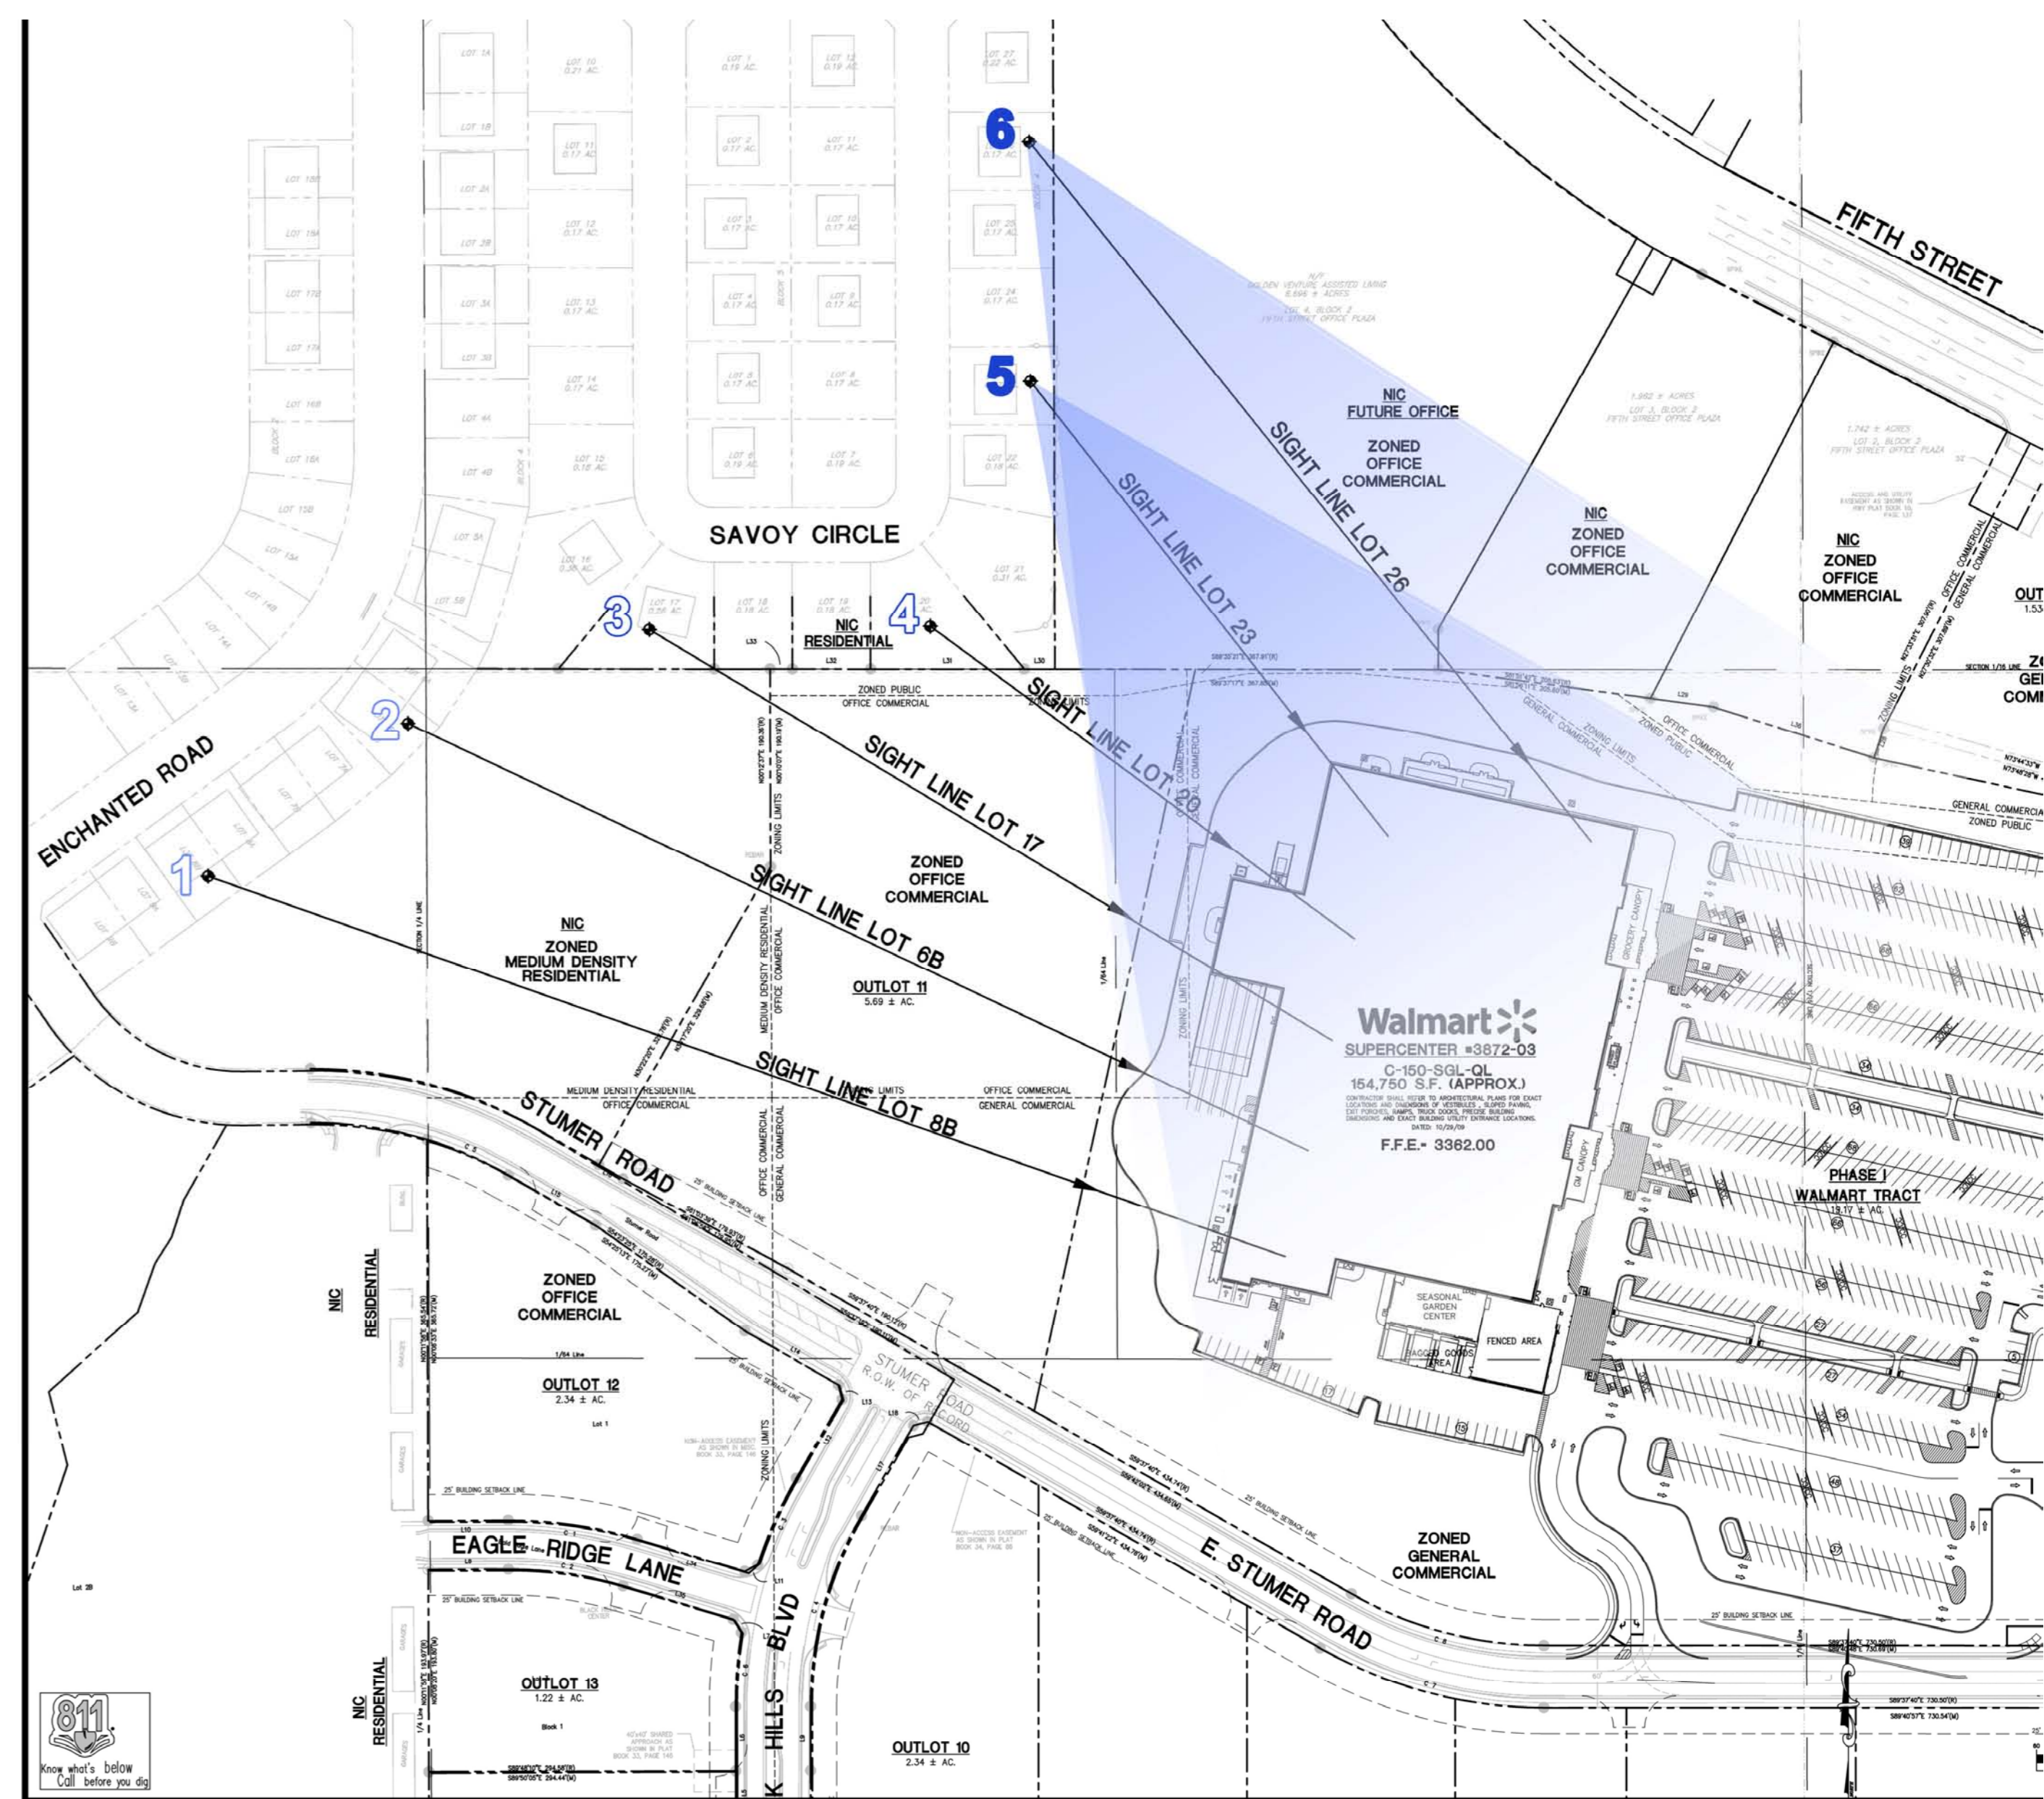

1. Sight Line Lot 8B

2. Sight Line Lot 6B

Note: Trees are an approximation of mature height and growth. Perspective views are at eye level per diagramed sight lines.

3. Sight Line Lot 17

4. Sight Line Lot 20

Note: Trees are an approximation of mature height and growth. Perspective views are at eye level per diagramed sight lines.

5. Sight Line Lot 23

6. Sight Line Lot 26

Note: Trees are an approximation of mature height and growth. Perspective views are at eye level per diagramed sight lines.

7. Sight Line 1

8. Sight Line 4

Note: Trees are an approximation of mature height and growth. Perspective views are at eye level per diagramed sight lines.

April 1, 2010

Rapid City (S), SD Store #3872

Sight Perspectives