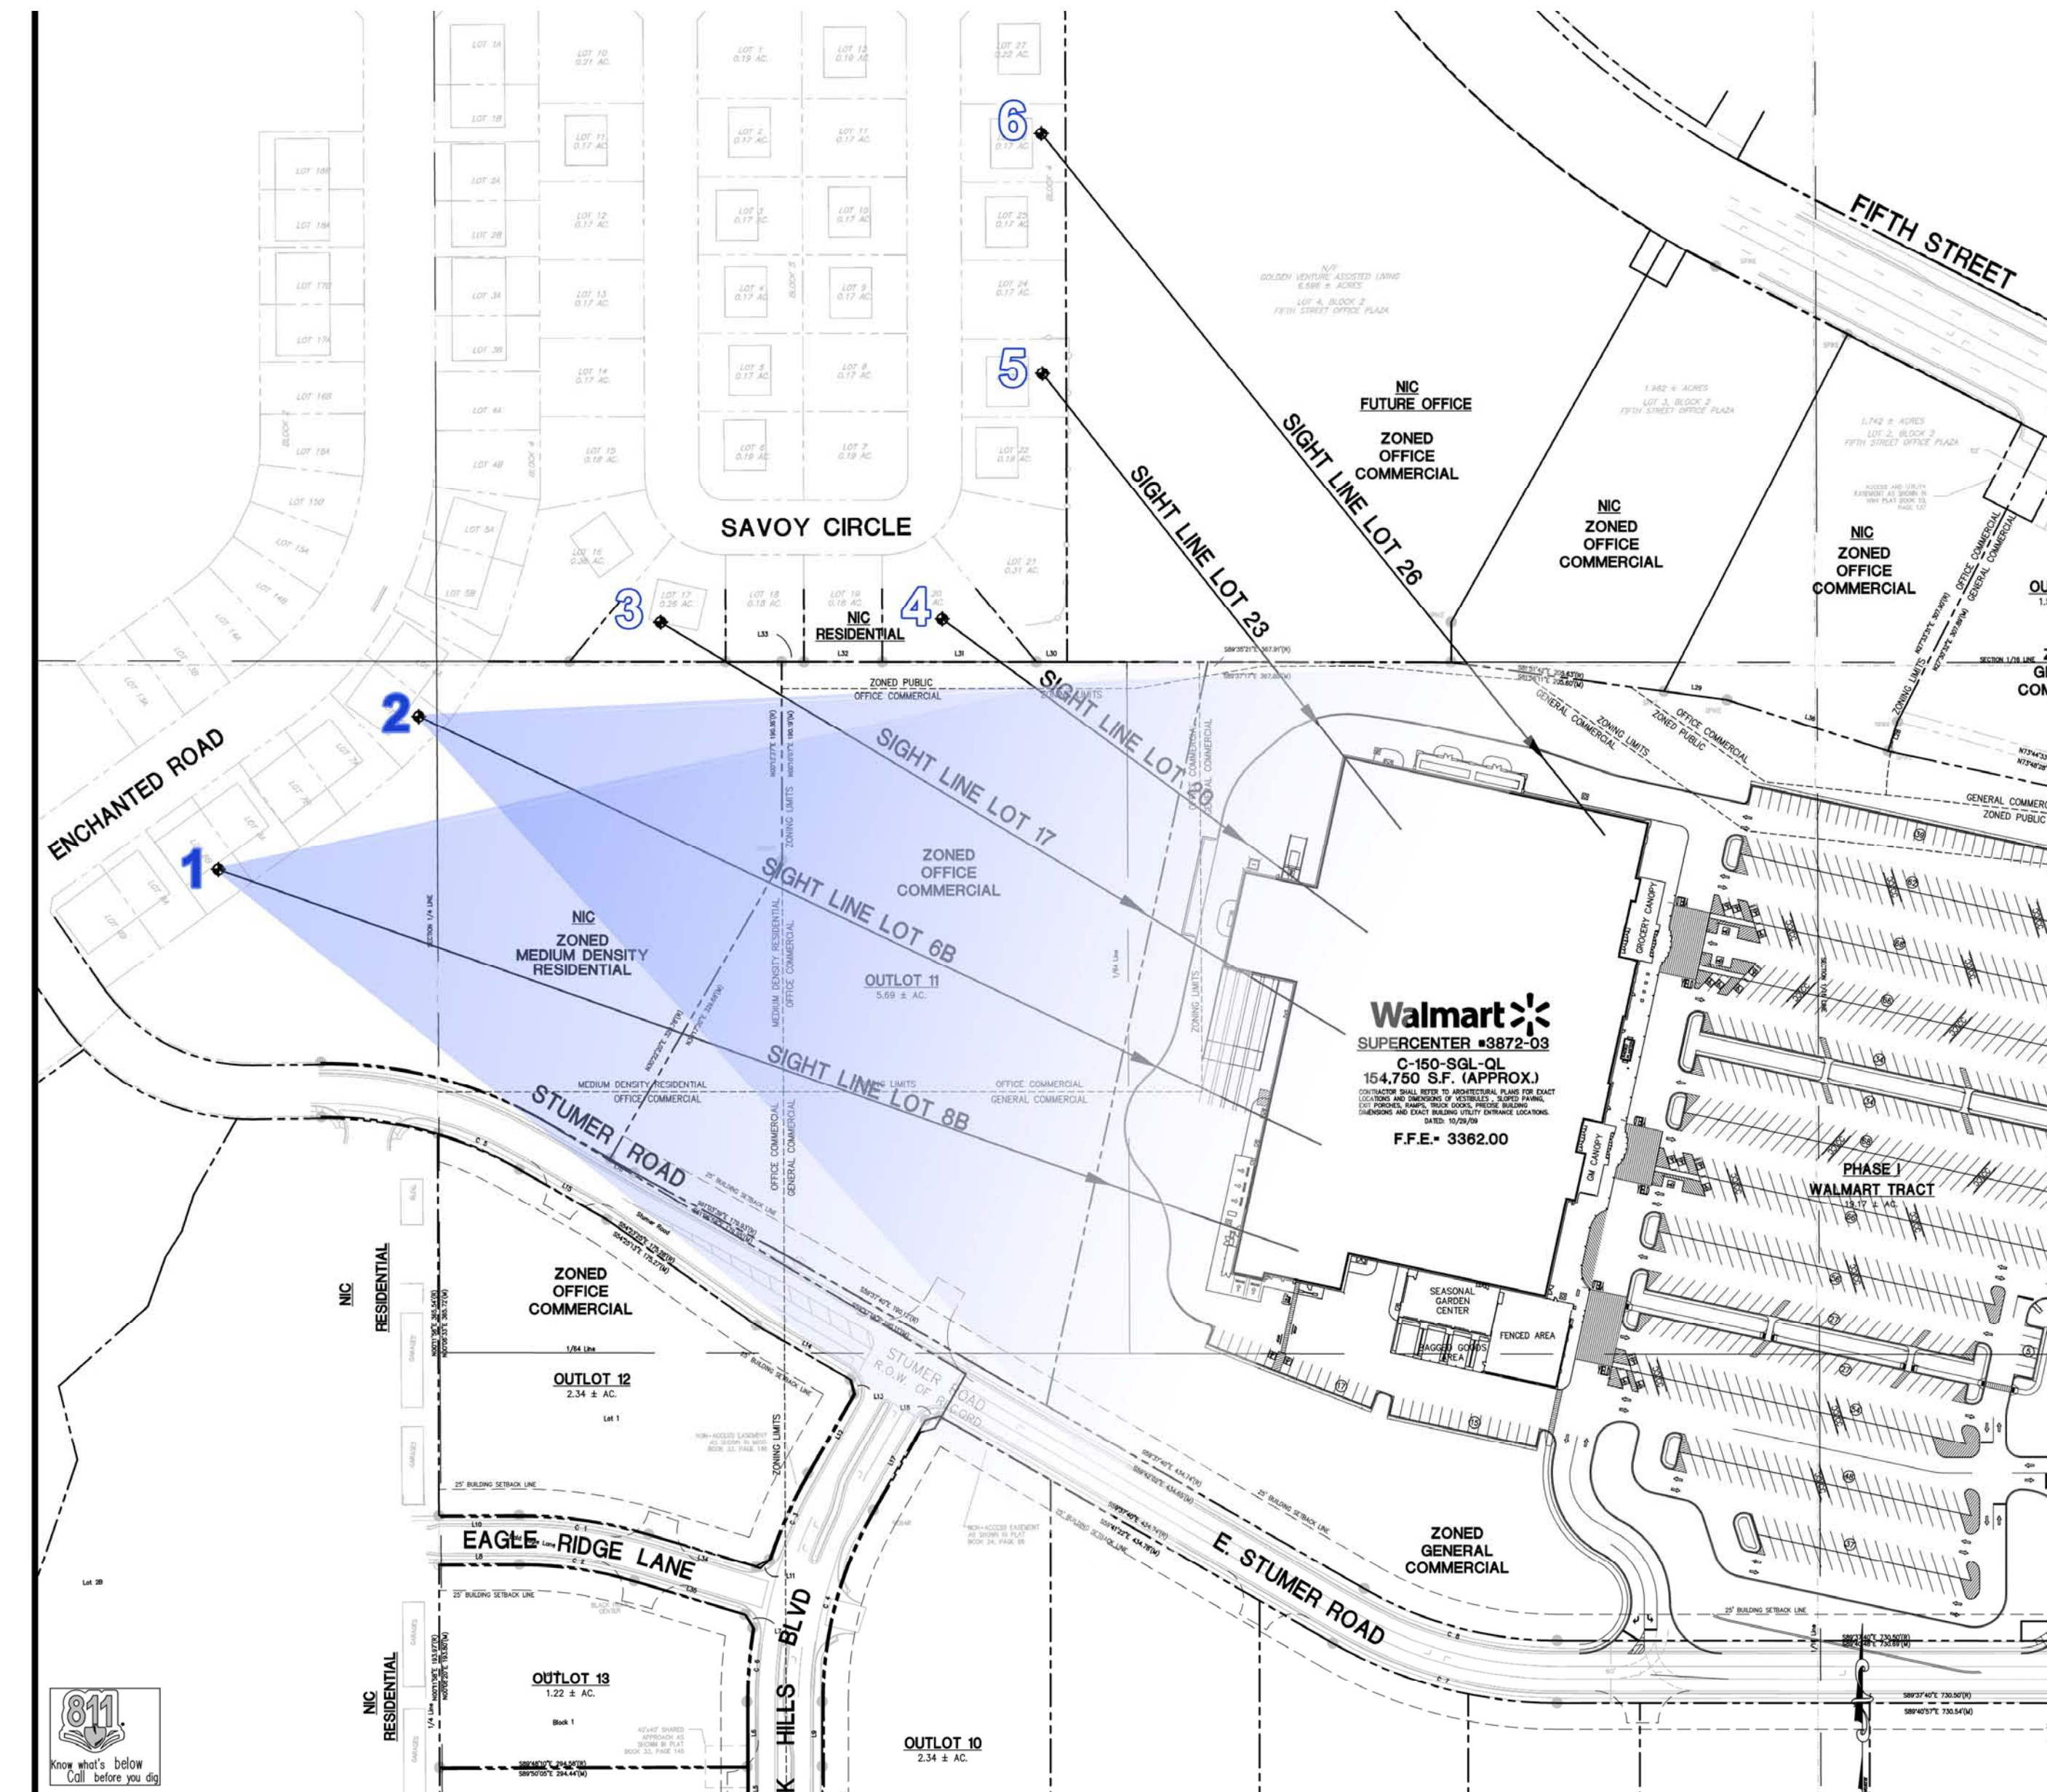

1. Sight Line Lot 8B

2. Sight Line Lot 6B

Note: Trees are an approximation of mature height and growth. Perspective views are at eye level per diagramed sight lines.

3. Sight Line Lot 17

4. Sight Line Lot 20

Note: Trees are an approximation of mature height and growth. Perspective views are at eye level per diagramed sight lines.

5. Sight Line Lot 23

6. Sight Line Lot 26

Note: Trees are an approximation of mature height and growth. Perspective views are at eye level per diagramed sight lines.

7. Sight Line 1

8. Sight Line 4

Note: Trees are an approximation of mature height and growth. Perspective views are at eye level per diagramed sight lines.

April 1, 2010

Rapid City (S), SD Store #3872

Sight Perspectives