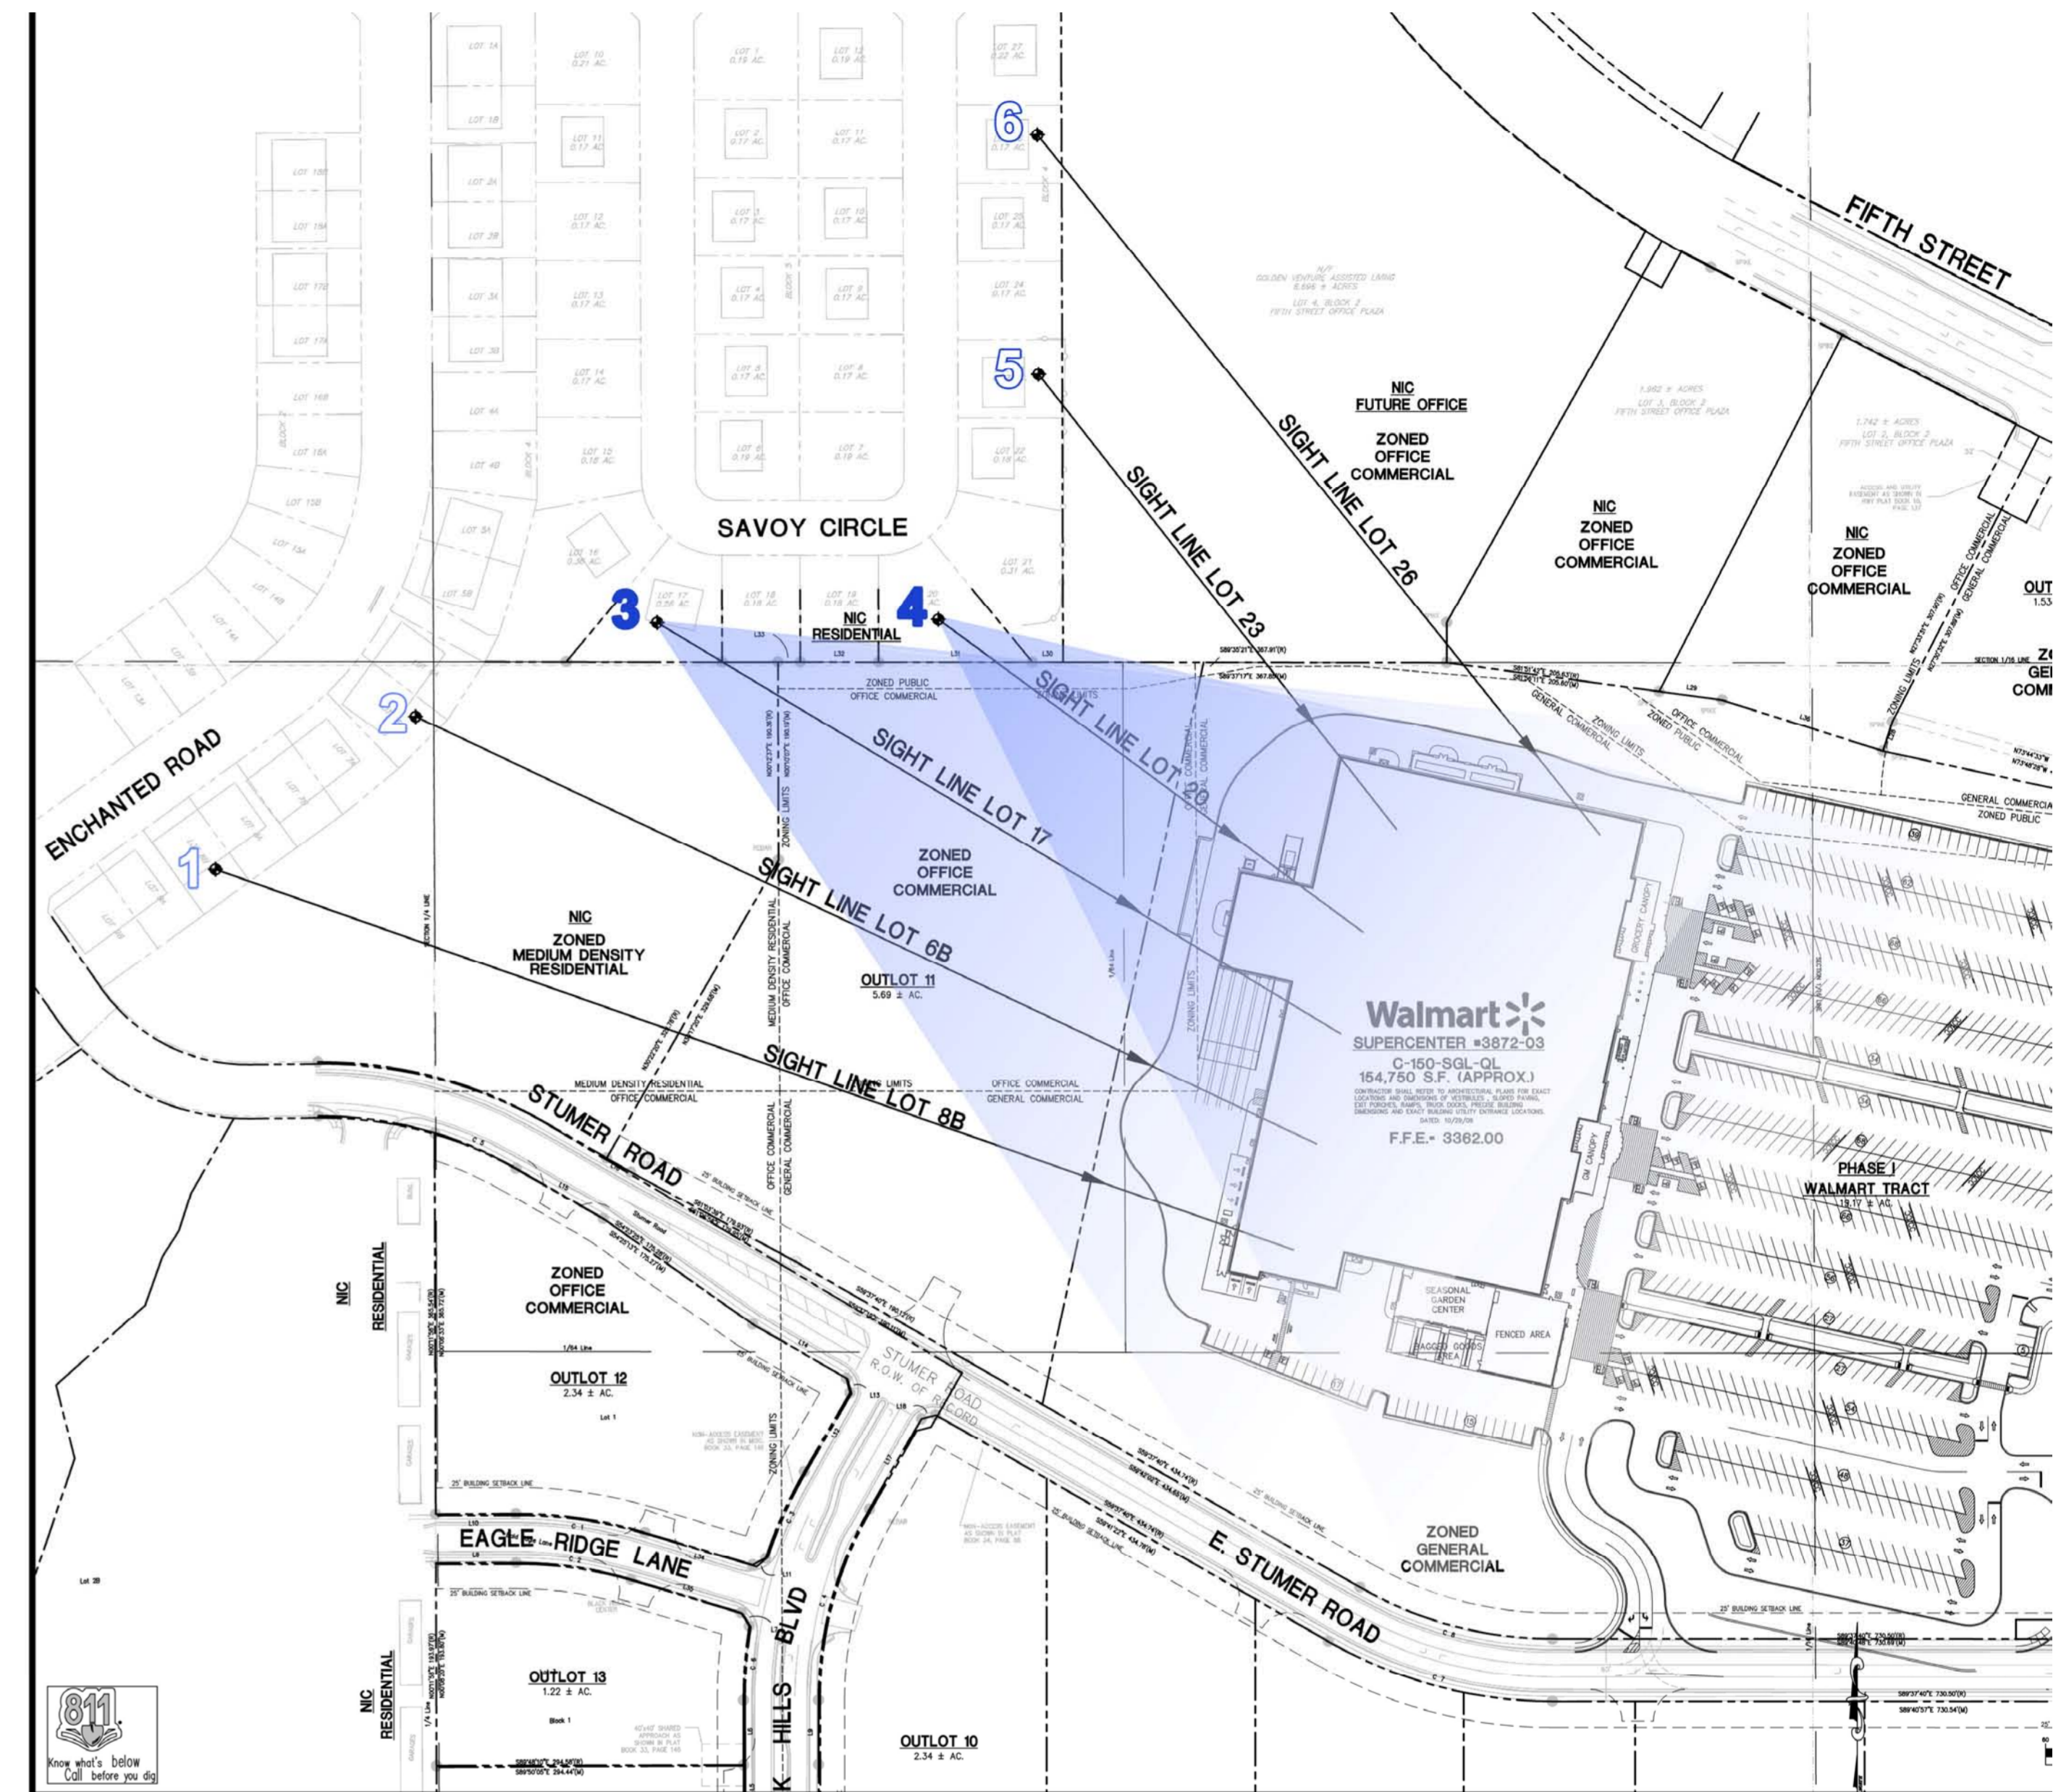

1. Sight Line Lot 8B

2. Sight Line Lot 6B

Note: Trees are an approximation of mature height and growth. Perspective views are at eye level per diagramed sight lines.

3. Sight Line Lot 17

4. Sight Line Lot 20

Note: Trees are an approximation of mature height and growth. Perspective views are at eye level per diagramed sight lines.

5. Sight Line Lot 23

6. Sight Line Lot 26

Note: Trees are an approximation of mature height and growth. Perspective views are at eye level per diagramed sight lines.

7. Sight Line 1

8. Sight Line 4

Note: Trees are an approximation of mature height and growth. Perspective views are at eye level per diagramed sight lines.

April 1, 2010

Rapid City (S), SD Store #3872

Sight Perspectives