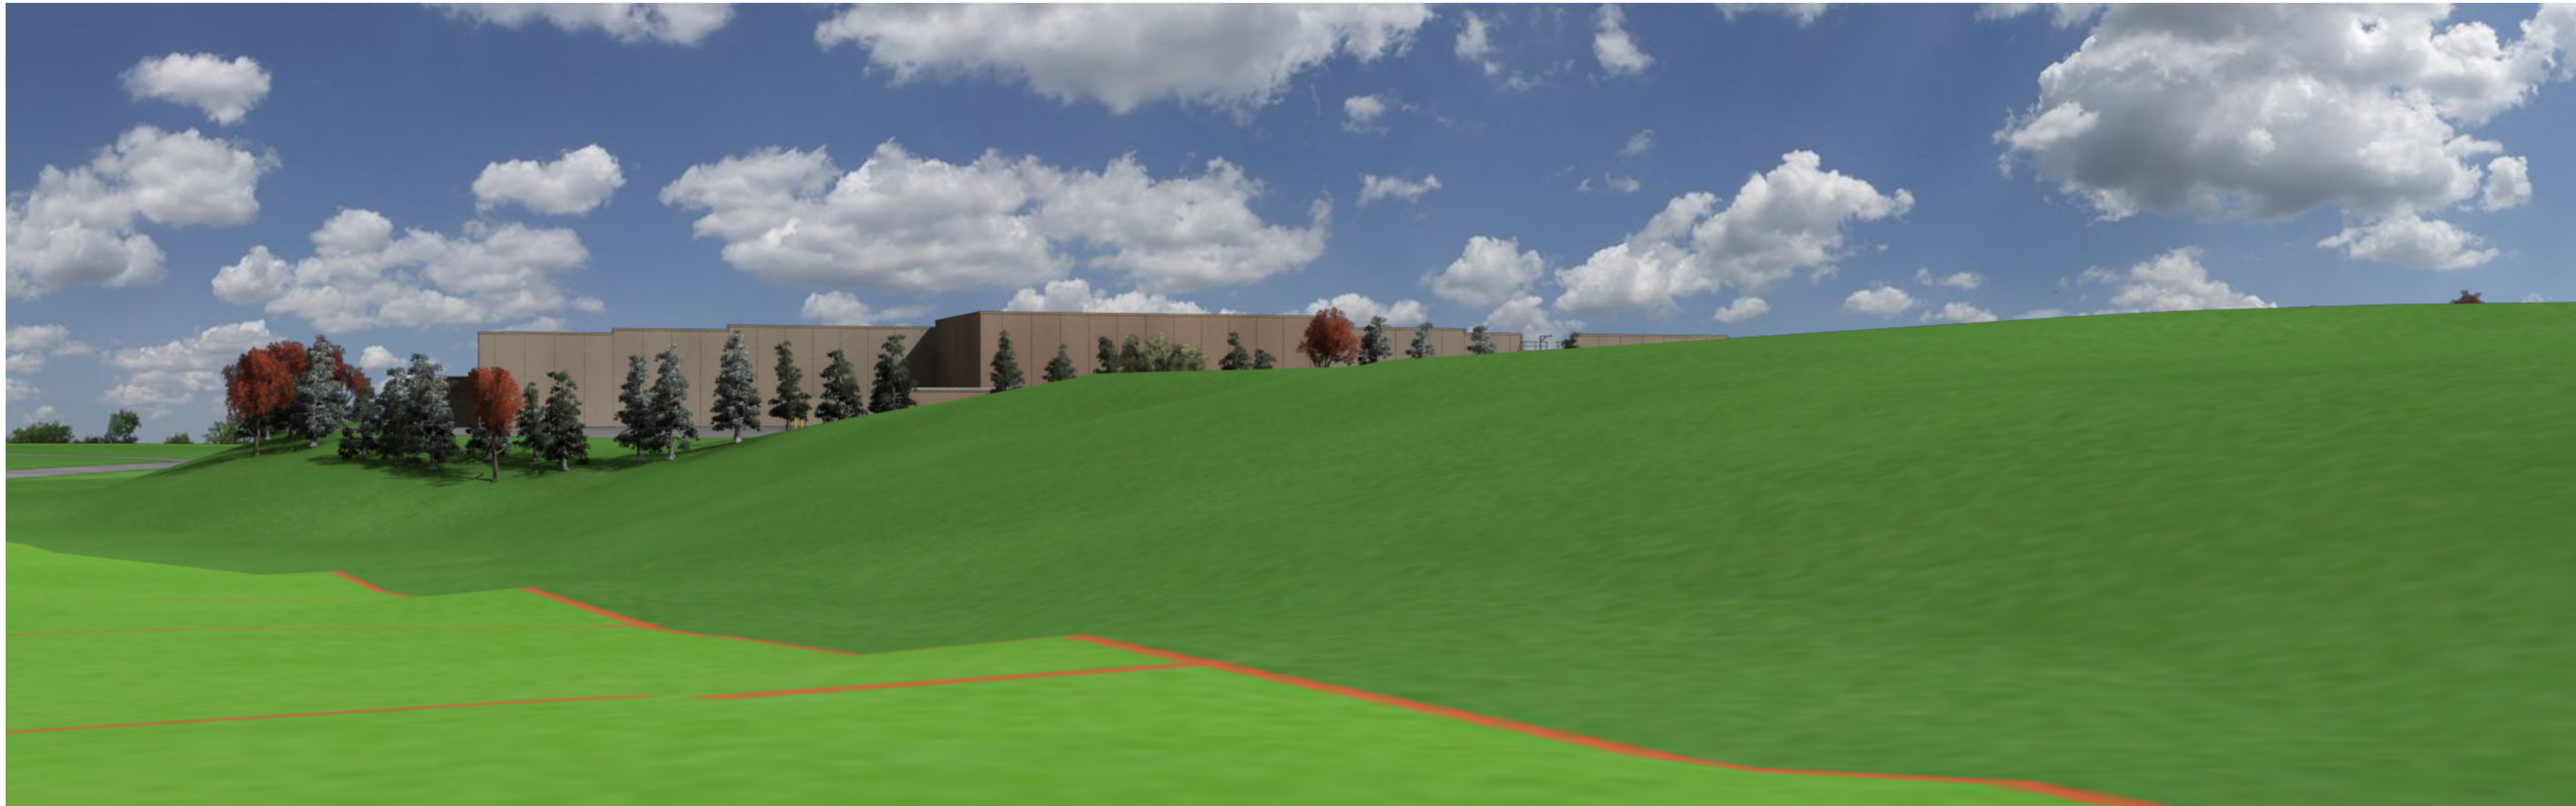

1. Sight Line Lot 8B

2. Sight Line Lot 6B

Note: Trees are an approximation of mature height and growth. Perspective views are at eye level per diagramed sight lines.

3. Sight Line Lot 17

4. Sight Line Lot 20

Note: Trees are an approximation of mature height and growth. Perspective views are at eye level per diagramed sight lines.

5. Sight Line Lot 23

6. Sight Line Lot 26

Note: Trees are an approximation of mature height and growth. Perspective views are at eye level per diagramed sight lines.

7. Sight Line 1

8. Sight Line 4

Note: Trees are an approximation of mature height and growth. Perspective views are at eye level per diagramed sight lines.

April 1, 2010

Rapid City (S), SD Store #3872

Sight Perspectives