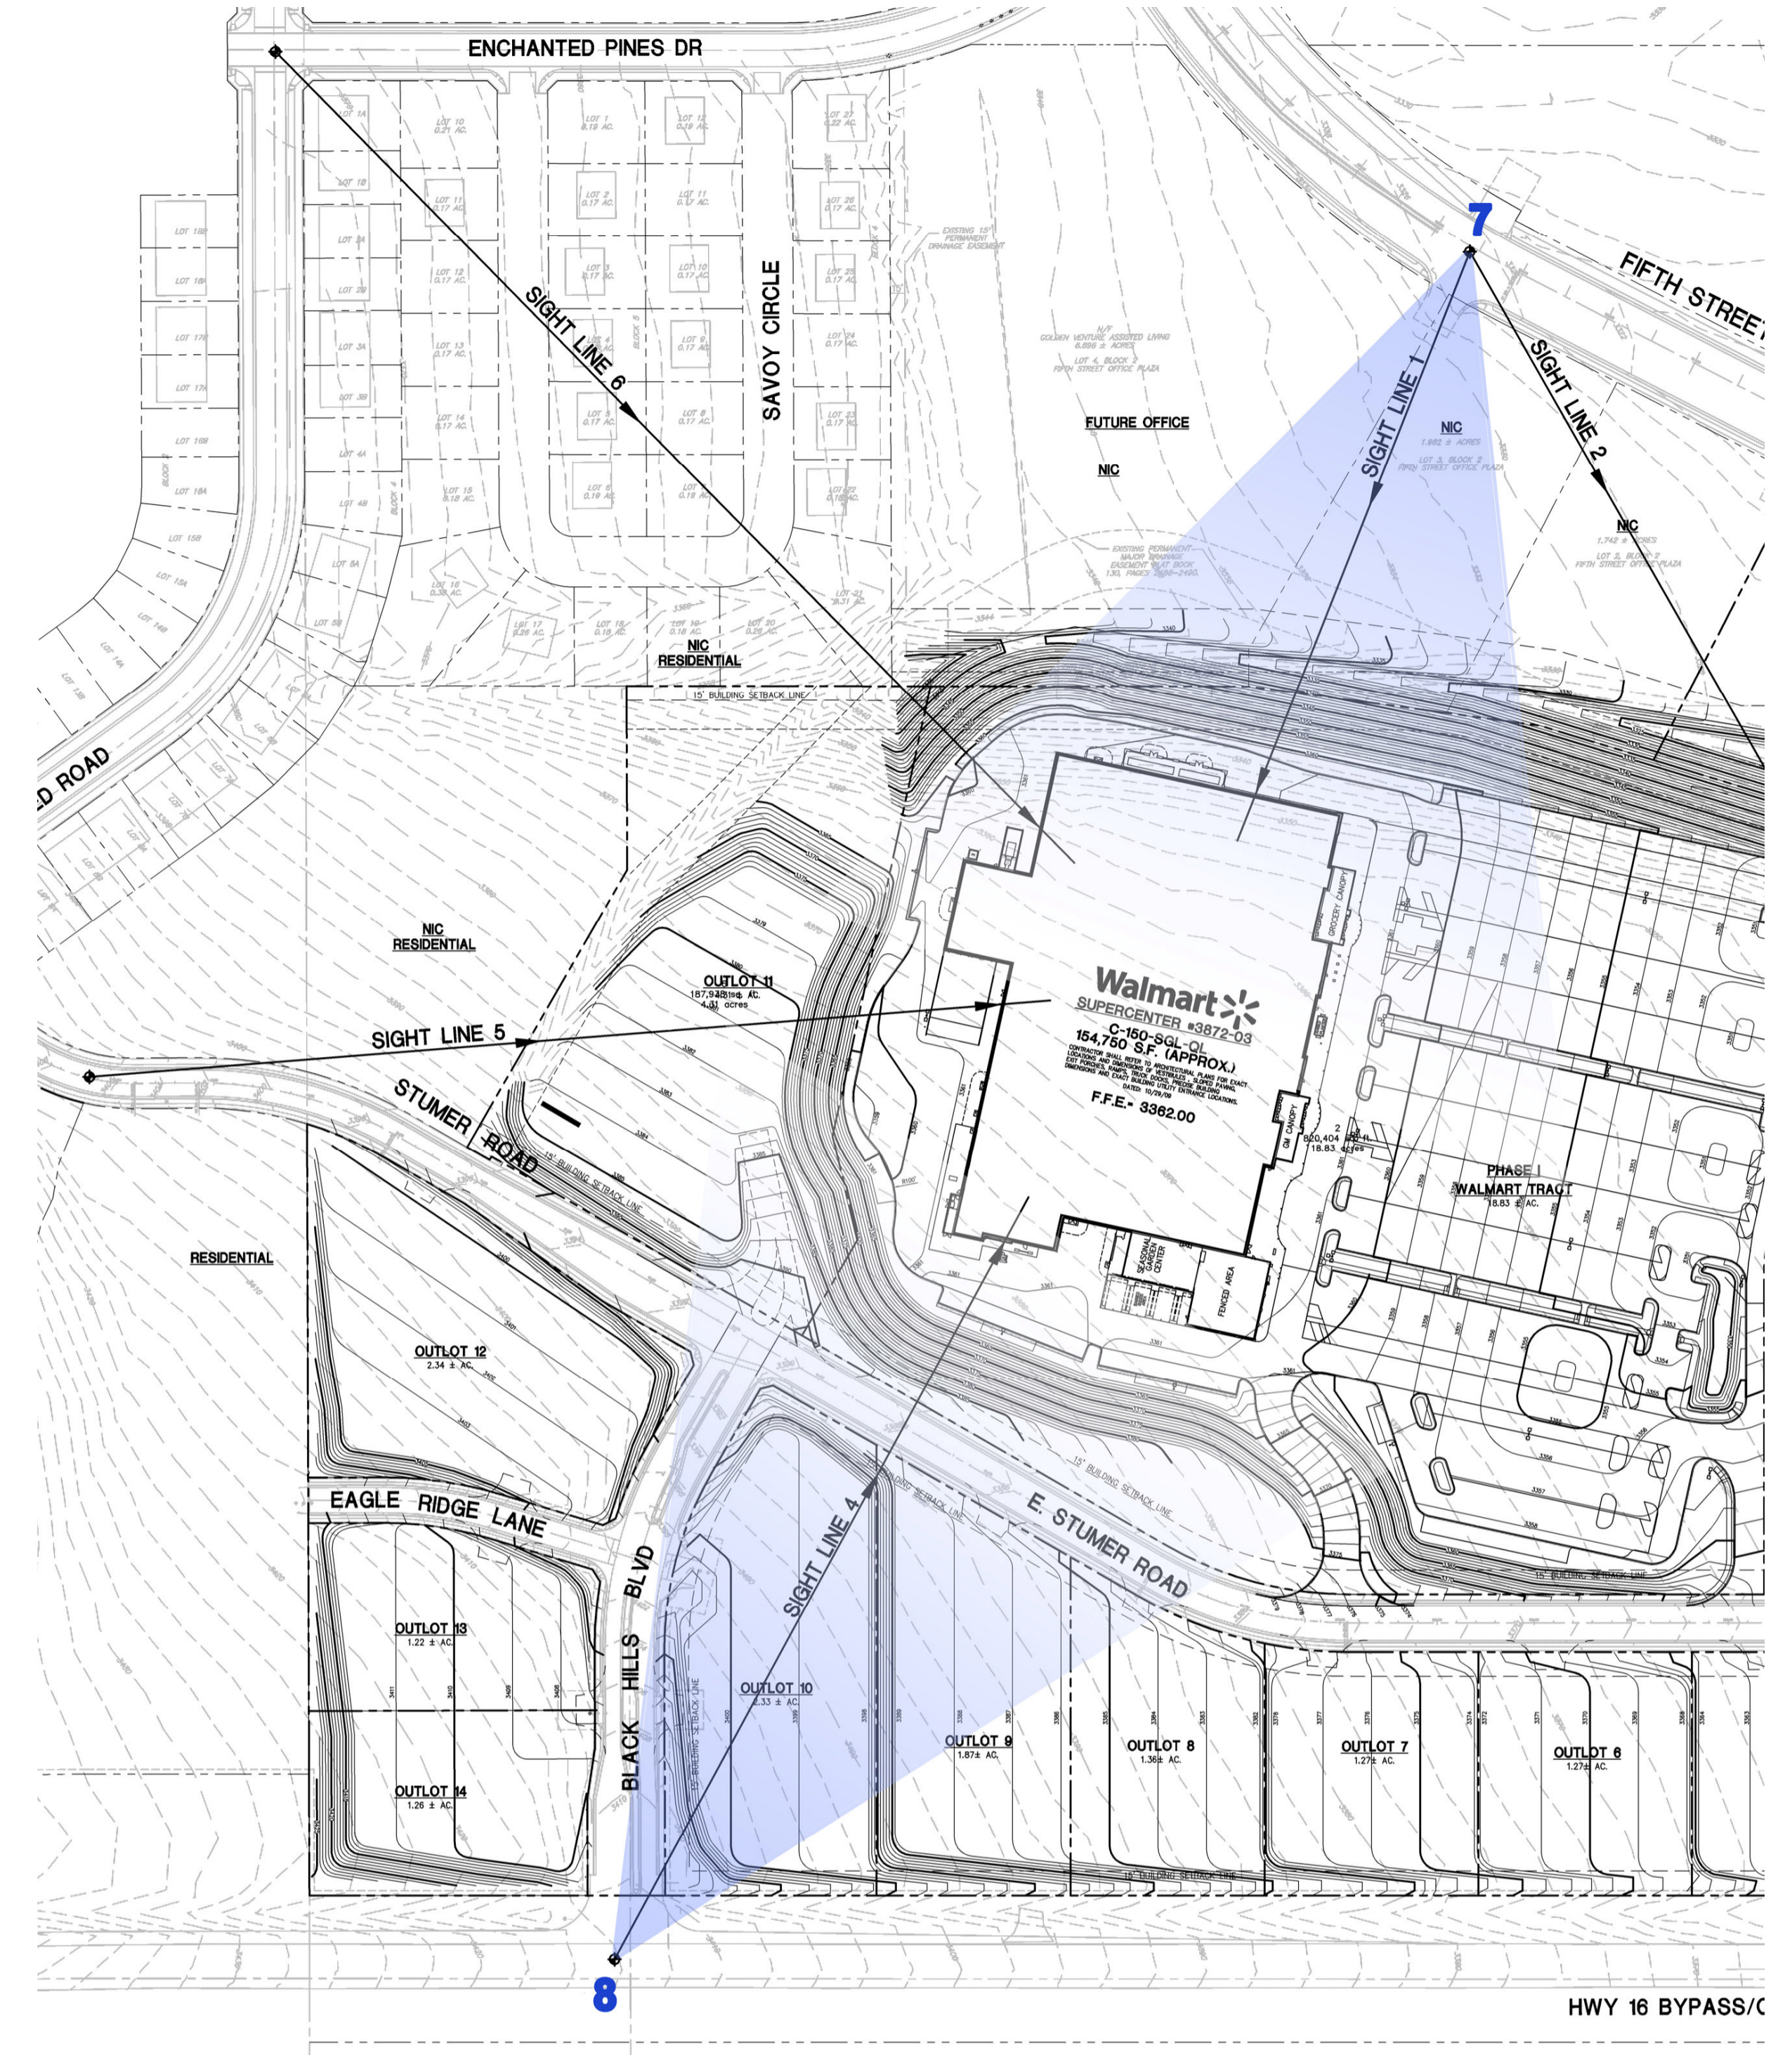

1. Sight Line Lot 8B

2. Sight Line Lot 6B

Note: Trees are an approximation of mature height and growth. Perspective views are at eye level per diagramed sight lines.

3. Sight Line Lot 17

4. Sight Line Lot 20

Note: Trees are an approximation of mature height and growth. Perspective views are at eye level per diagramed sight lines.

5. Sight Line Lot 23

6. Sight Line Lot 26

Note: Trees are an approximation of mature height and growth. Perspective views are at eye level per diagramed sight lines.

7. Sight Line 1

8. Sight Line 4

Note: Trees are an approximation of mature height and growth. Perspective views are at eye level per diagramed sight lines.

April 1, 2010

Rapid City (S), SD Store #3872

Sight Perspectives