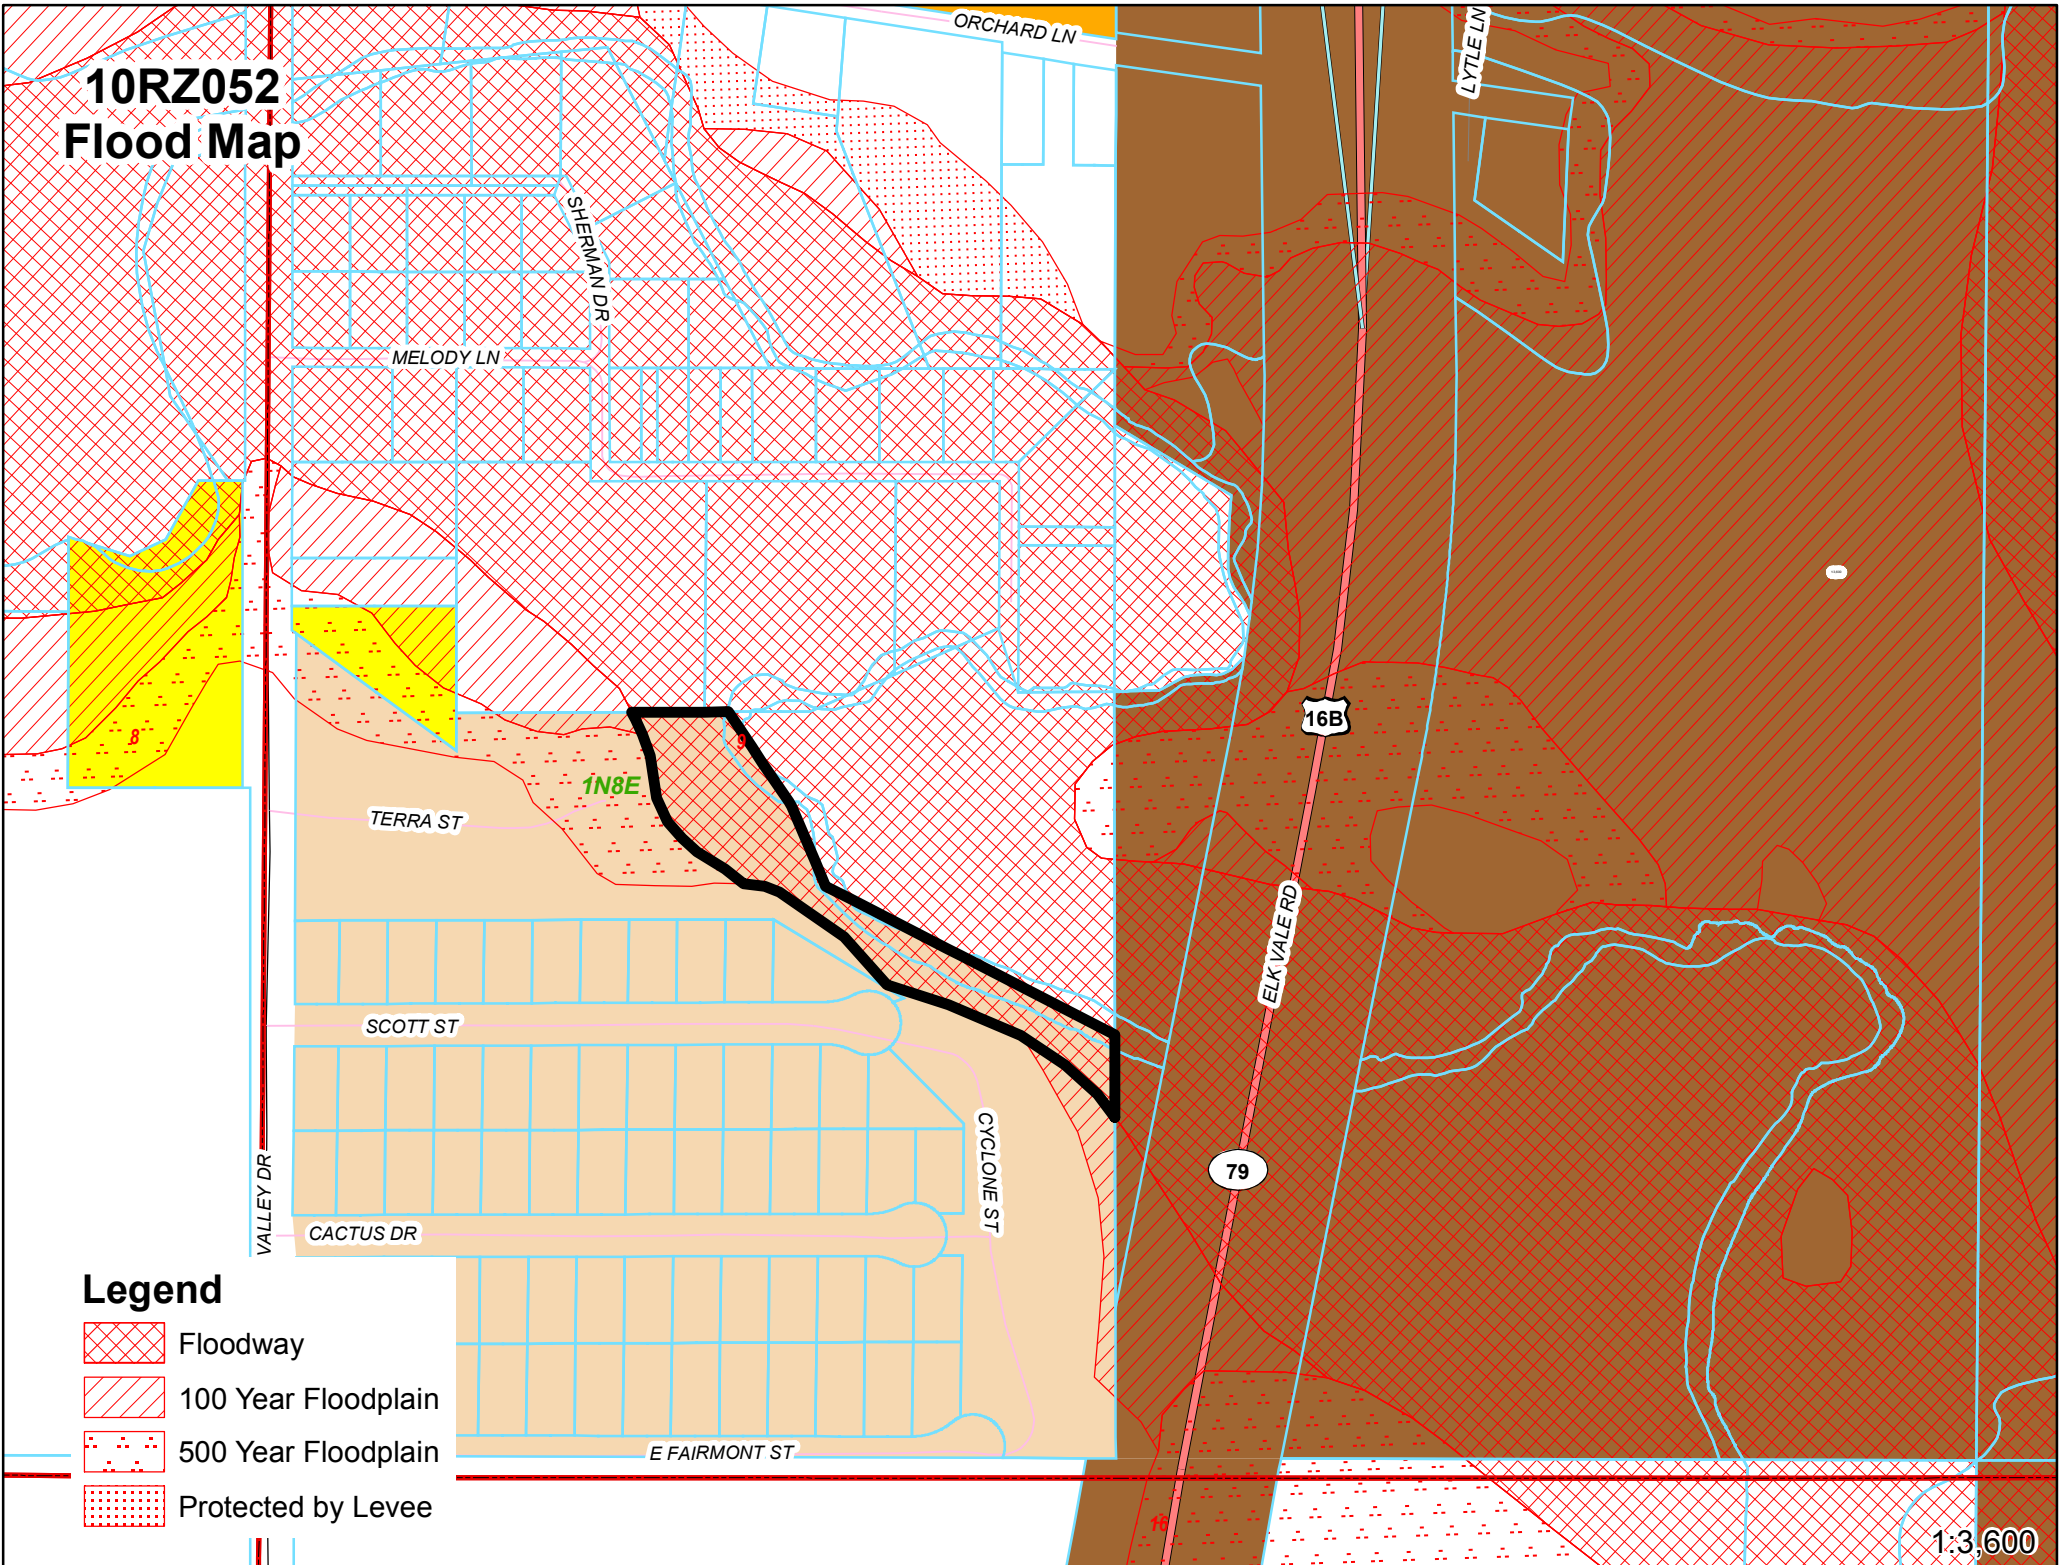

10RZ052 Flood Map

Legend

-  Floodway
-  100 Year Floodplain
-  500 Year Floodplain
-  Protected by Levee