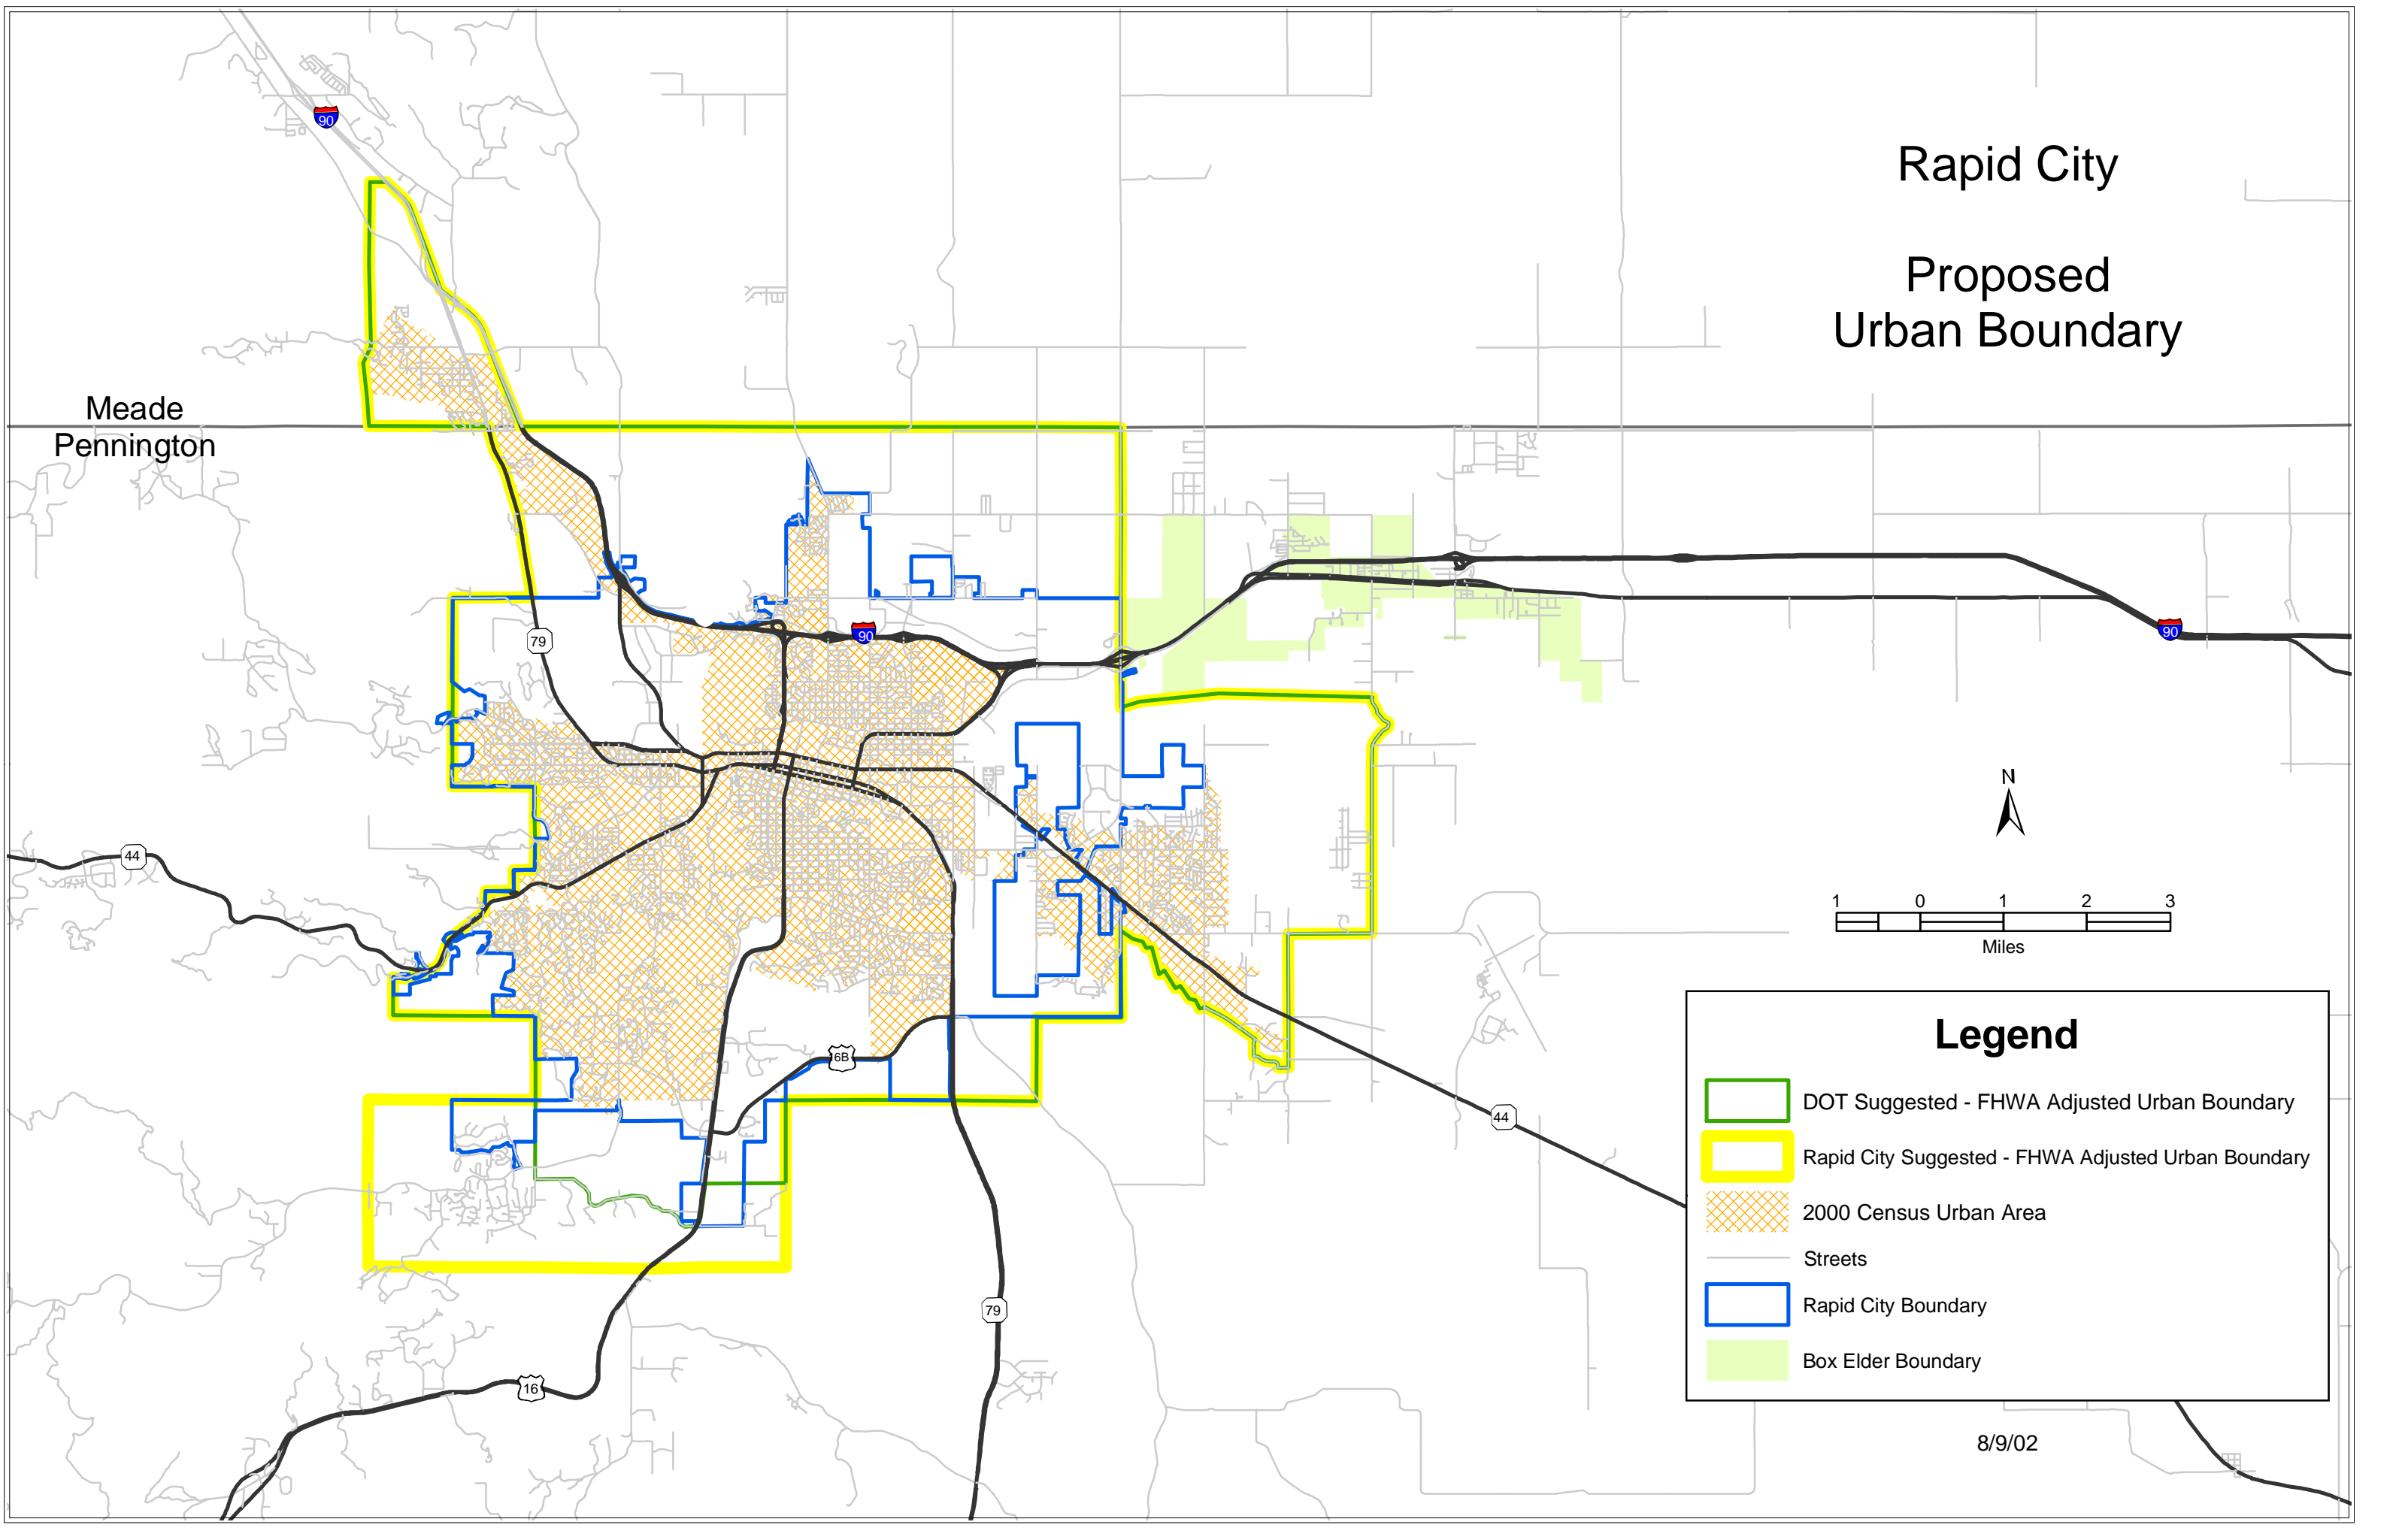

Rapid City

Proposed Urban Boundary

Meade
Pennington

Legend

-  DOT Suggested - FHWA Adjusted Urban Boundary
-  Rapid City Suggested - FHWA Adjusted Urban Boundary
-  2000 Census Urban Area
-  Streets
-  Rapid City Boundary
-  Box Elder Boundary