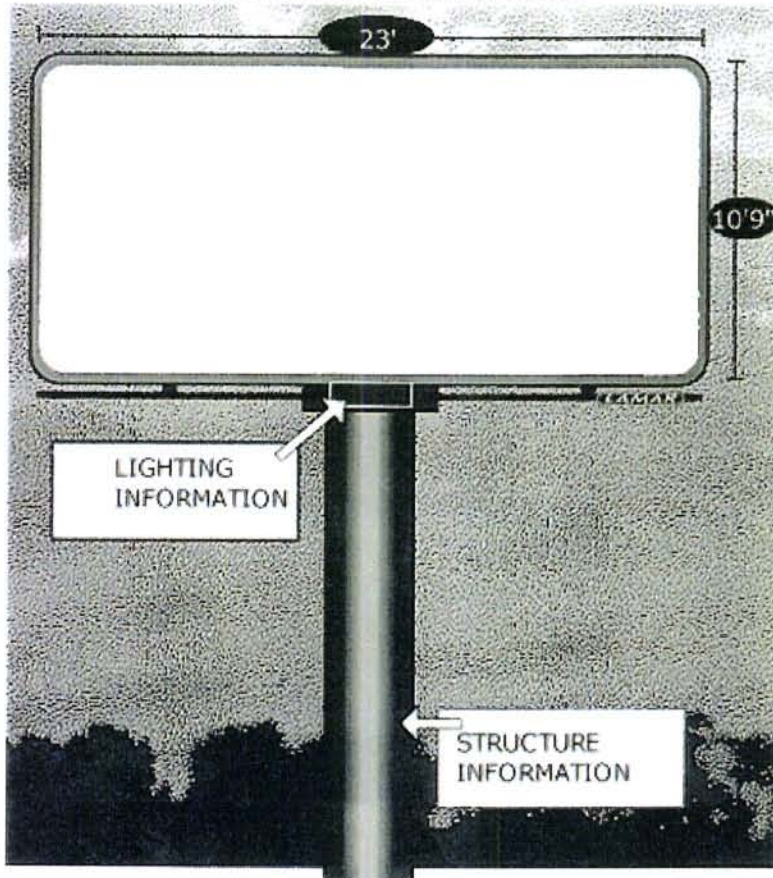

# 5.

## LAMAR OUTDOOR ADVERTISING

HAGL \_\_\_\_\_

OVERALL HEIGHT \_\_\_\_\_

ADDITIONAL COMMENTS:

POSTER  
CENTER MOUNT  
SINGLE POLE

RECEIVED

FEB 15 2013

Rapid City Community Planning  
& Development Services