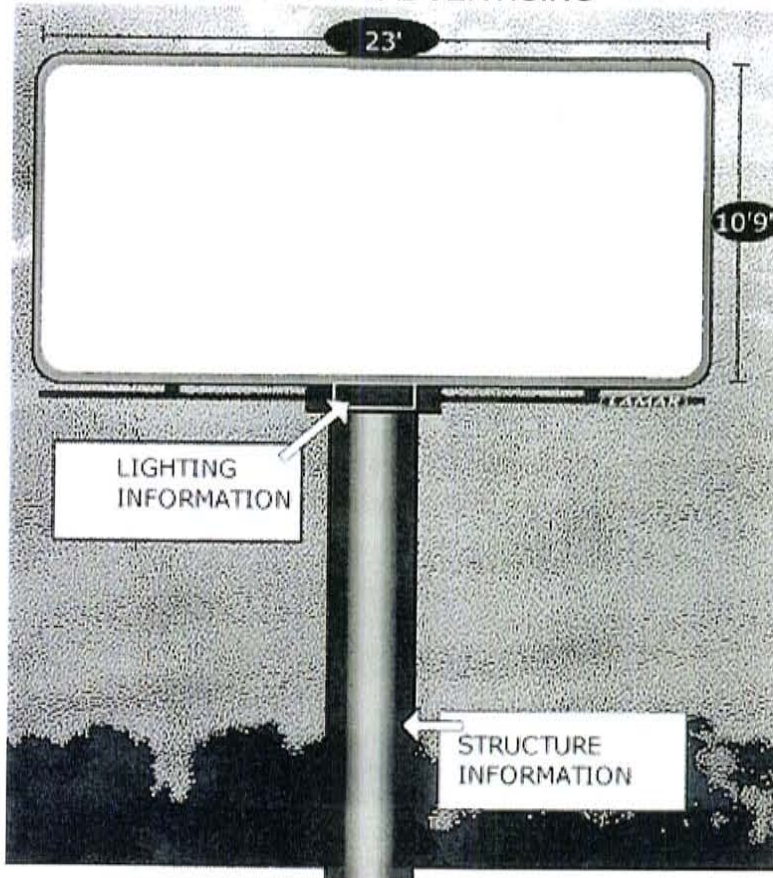

5.

OUTDOOR ADVERTISING

HAGL \_\_\_\_\_

OVERALL HEIGHT \_\_\_\_\_

ADDITIONAL COMMENTS:

POSTER  
CENTER MOUNT  
SINGLE POLE

RECEIVED

FEB 15 2013