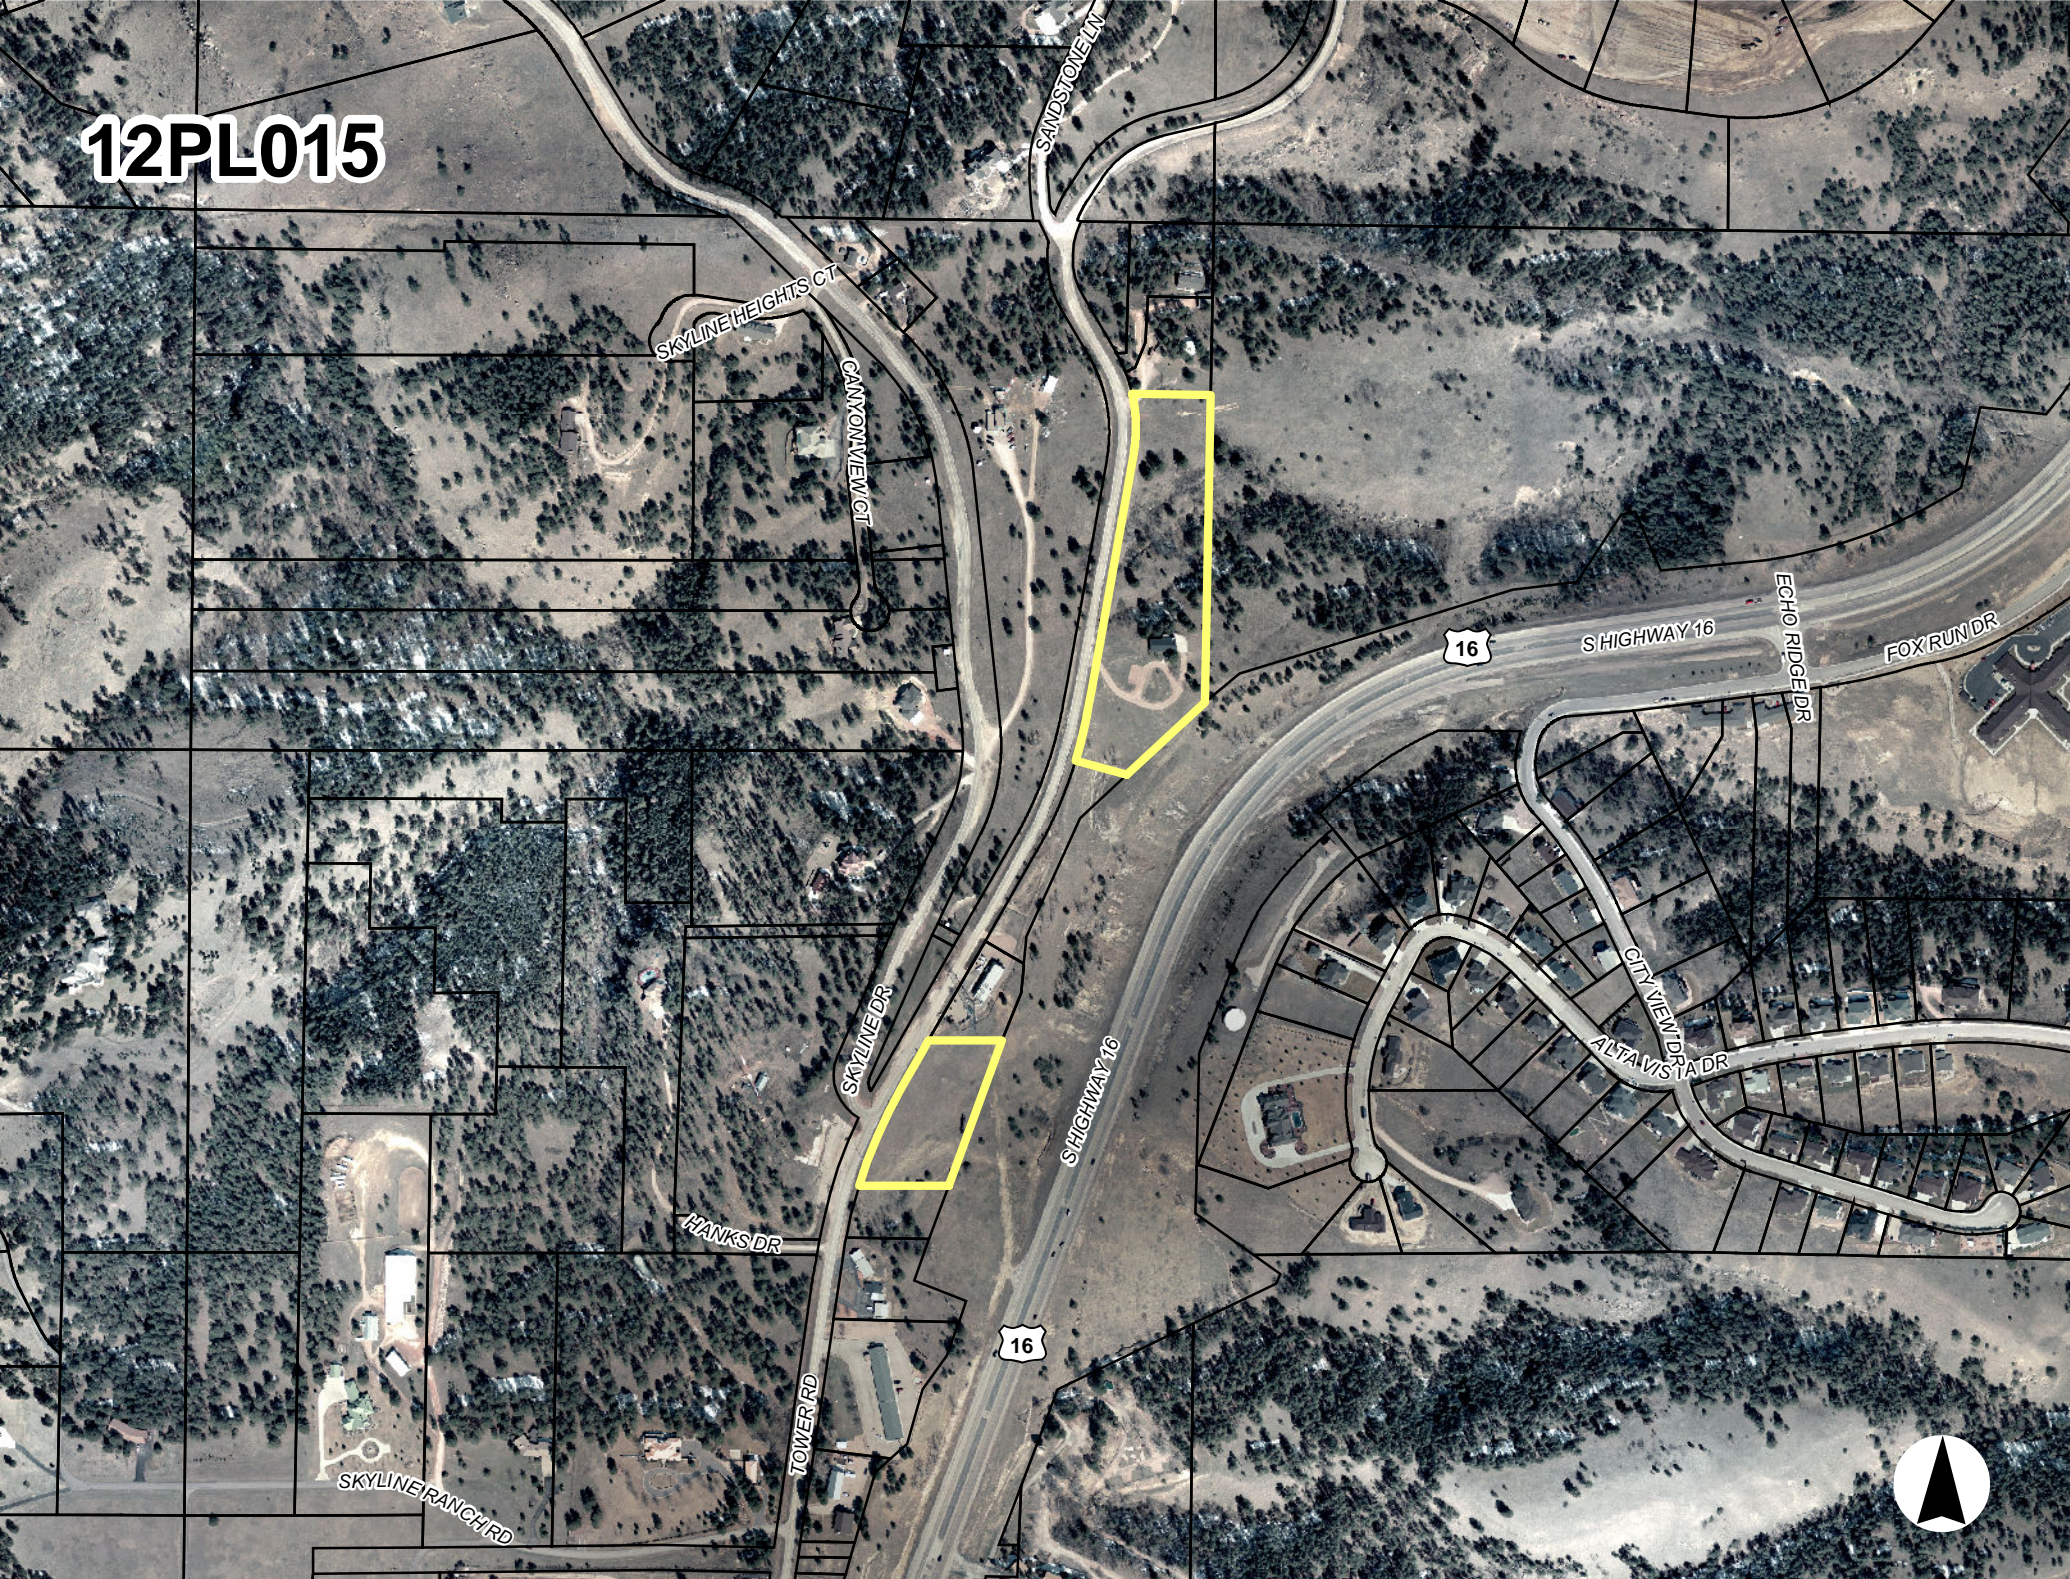

12PL015

SKYLINE HEIGHTS CT

CANYONVIEW CT

SANDSTONE LN

SKYLINE DR

HANKS DR

SKYLINERANCH RD

TOWER RD

16

S HIGHWAY 16

16

S HIGHWAY 16

ECHO RIDGE DR

FOX RUN DR

CITY VIEW DR

ALTA VISTA DR