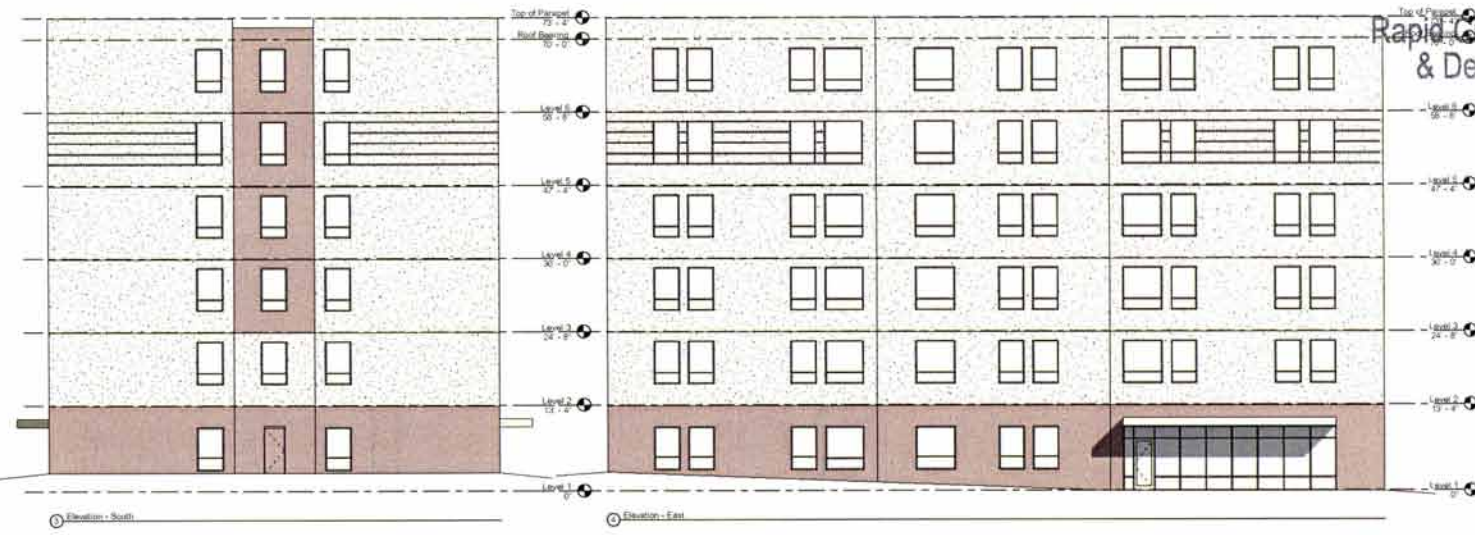

Revision Date Description
East St. Joseph Street
Campus Housing Phase I
Technology Housing, LLC
Rapid City, SD

Project Number 11-0610
Issued for Permit -

Elevations
A002

2/24/12 11:30:31 AM