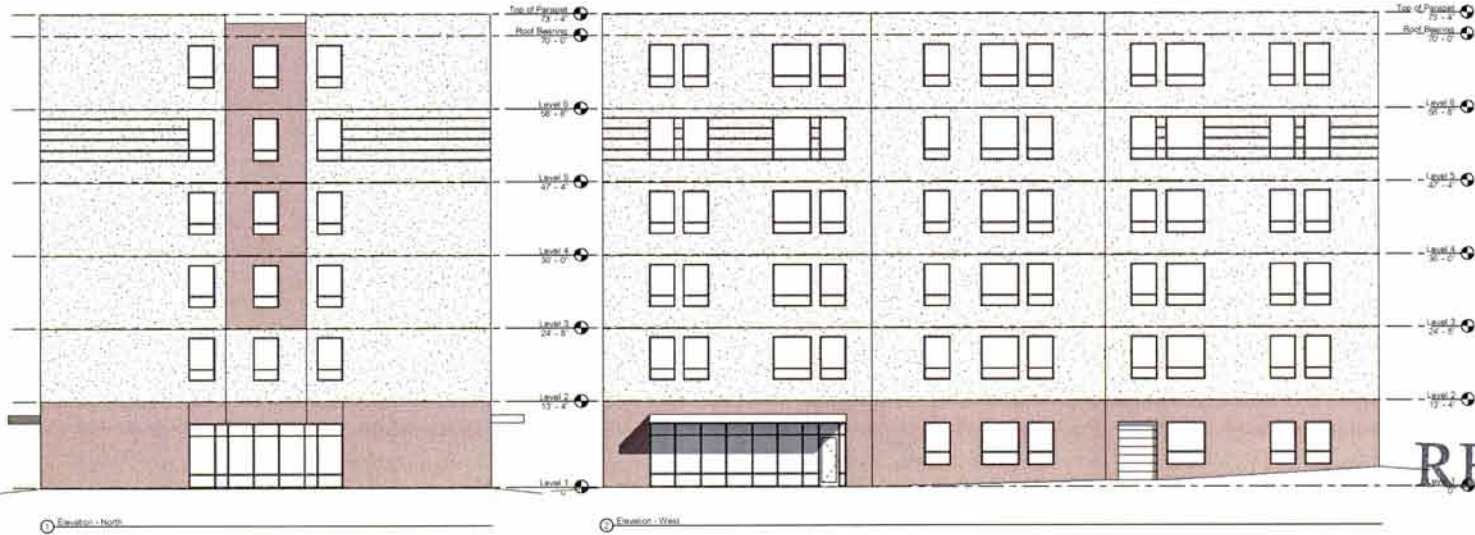

Revision Date Description
East St. Joseph Street
Campus Housing Phase I
Technology Housing, LLC
Rapid City, SD

Project Number 11-0610
Issued for Permit -

Elevations
A002

2/24/12 11:30:31 AM