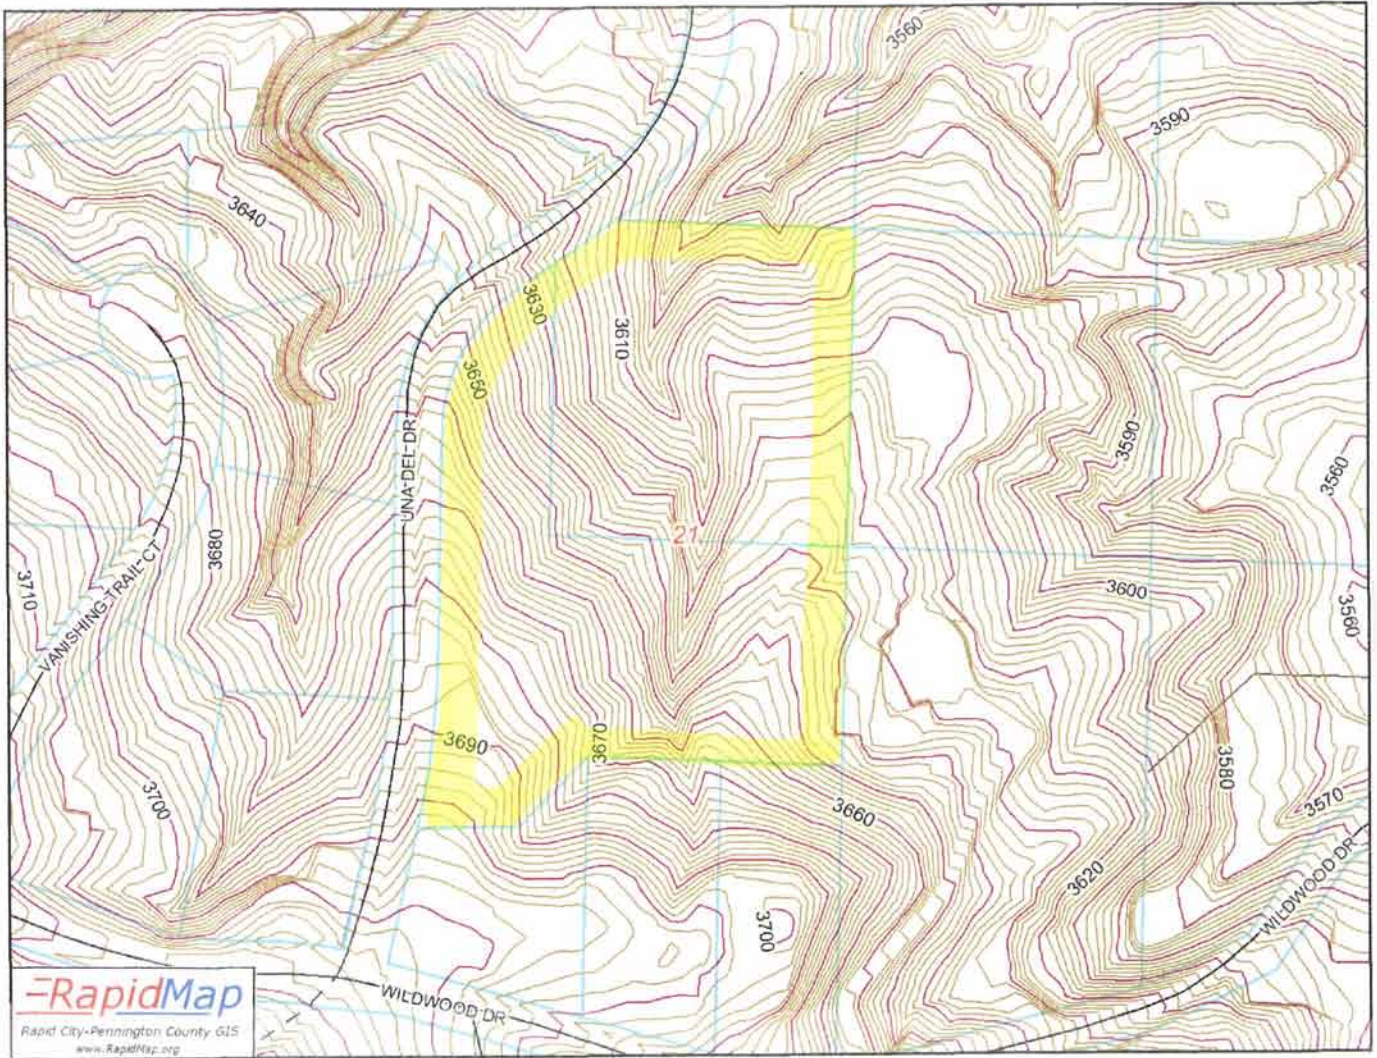

TOPOGRAPHIC MAP

Lots 19 and 22R of Una Del Acres No. Subdivision,
Rapid City, South Dakota

RECEIVED

FEB 28 2011

Rapid City Growth
Management Department