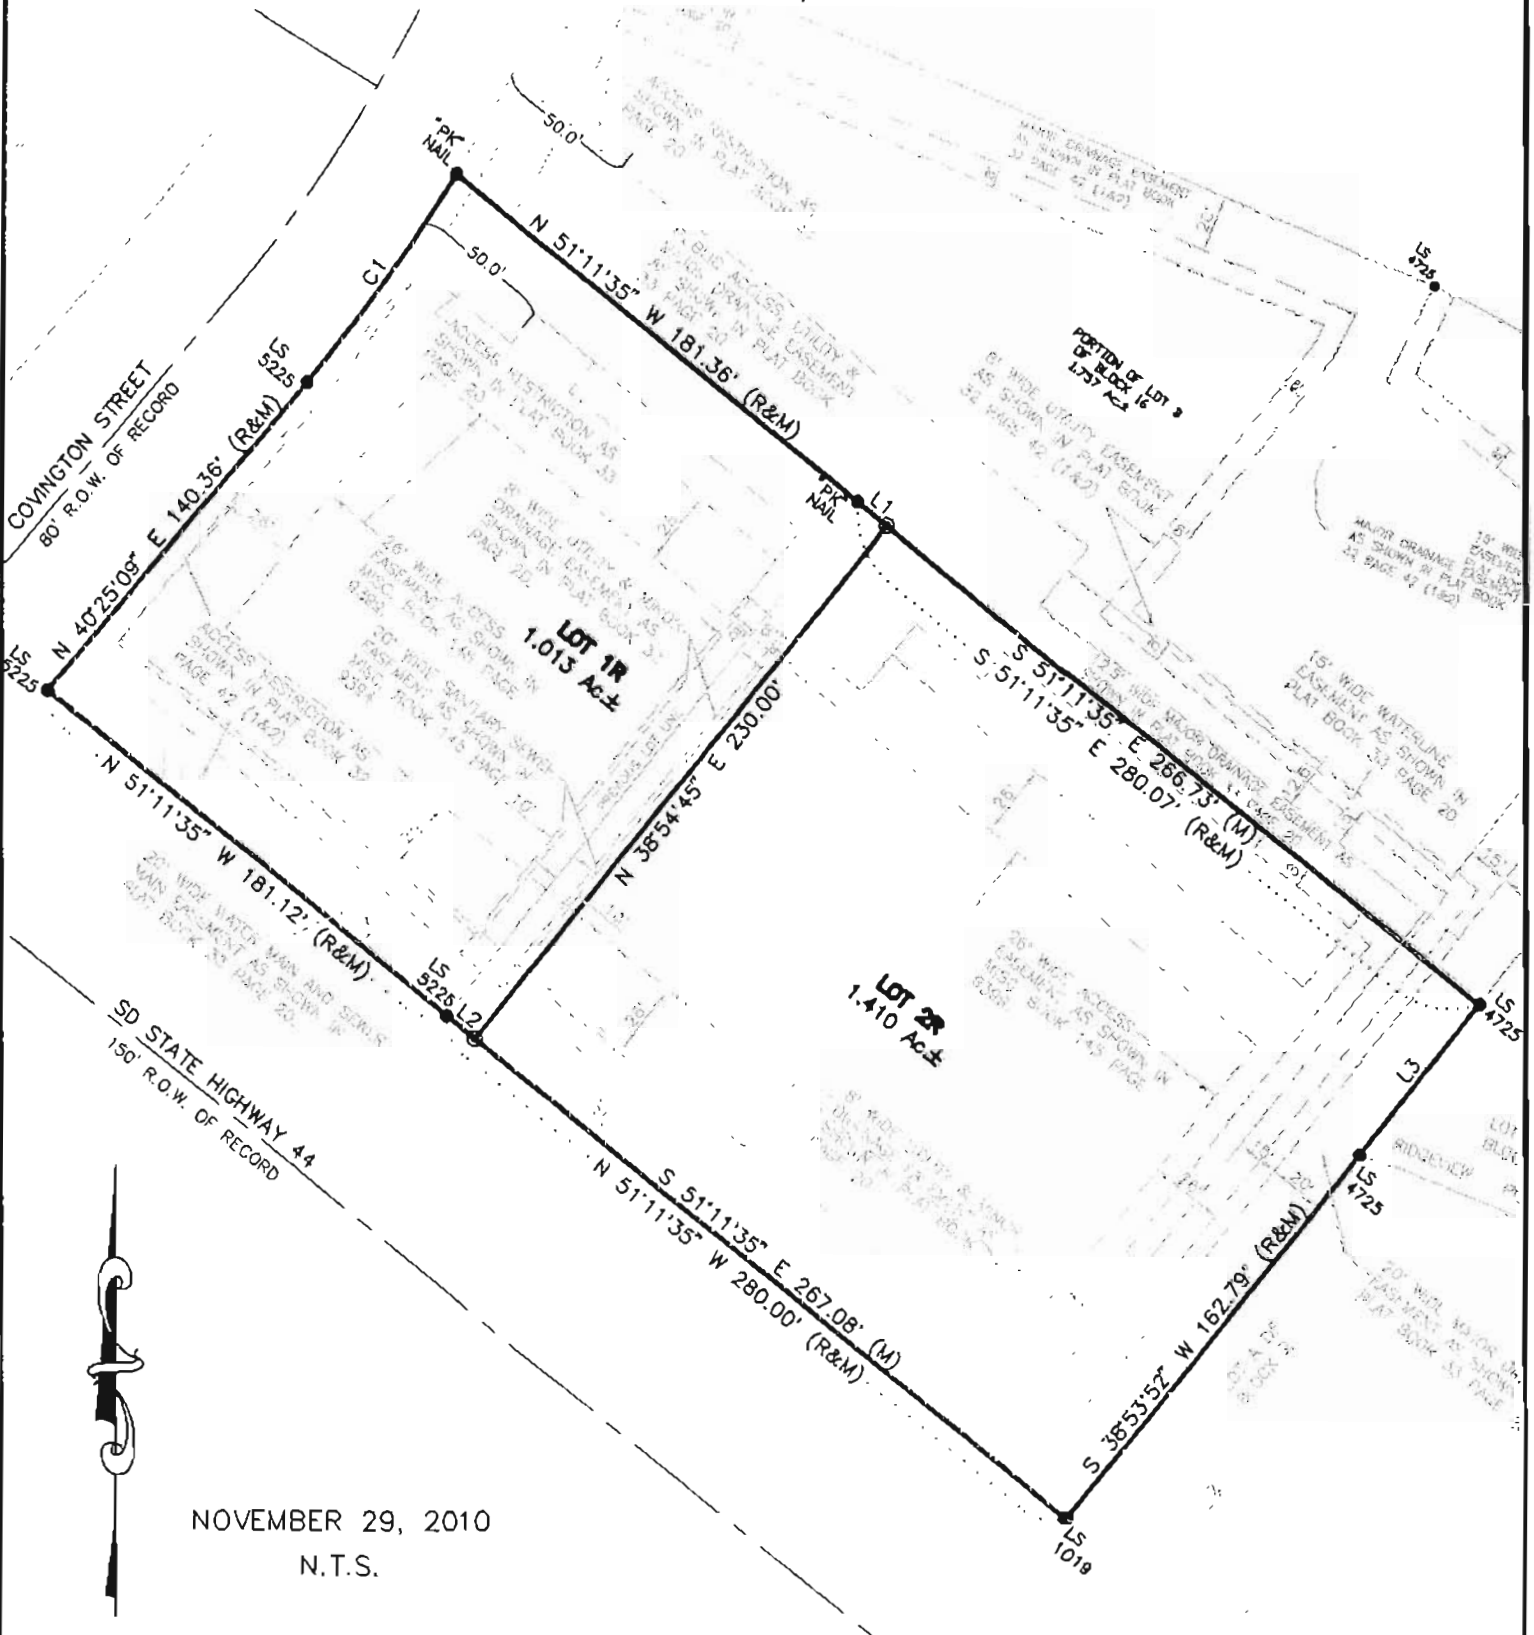

# LOT 1R AND LOT 2R OF LOT B OF BLOCK 16, TRAILWOOD SUBDIVISION

(Formerly Lot 1 and Lot 2 of Lot B of Block 16 of Trailwood Village)  
LOCATED IN THE SE<sup>1</sup>/<sub>4</sub> OF THE SW<sup>1</sup>/<sub>4</sub>,  
SECTION 10, T1N, R8E, B.H.M.,  
PENNINGTON COUNTY, SOUTH DAKOTA