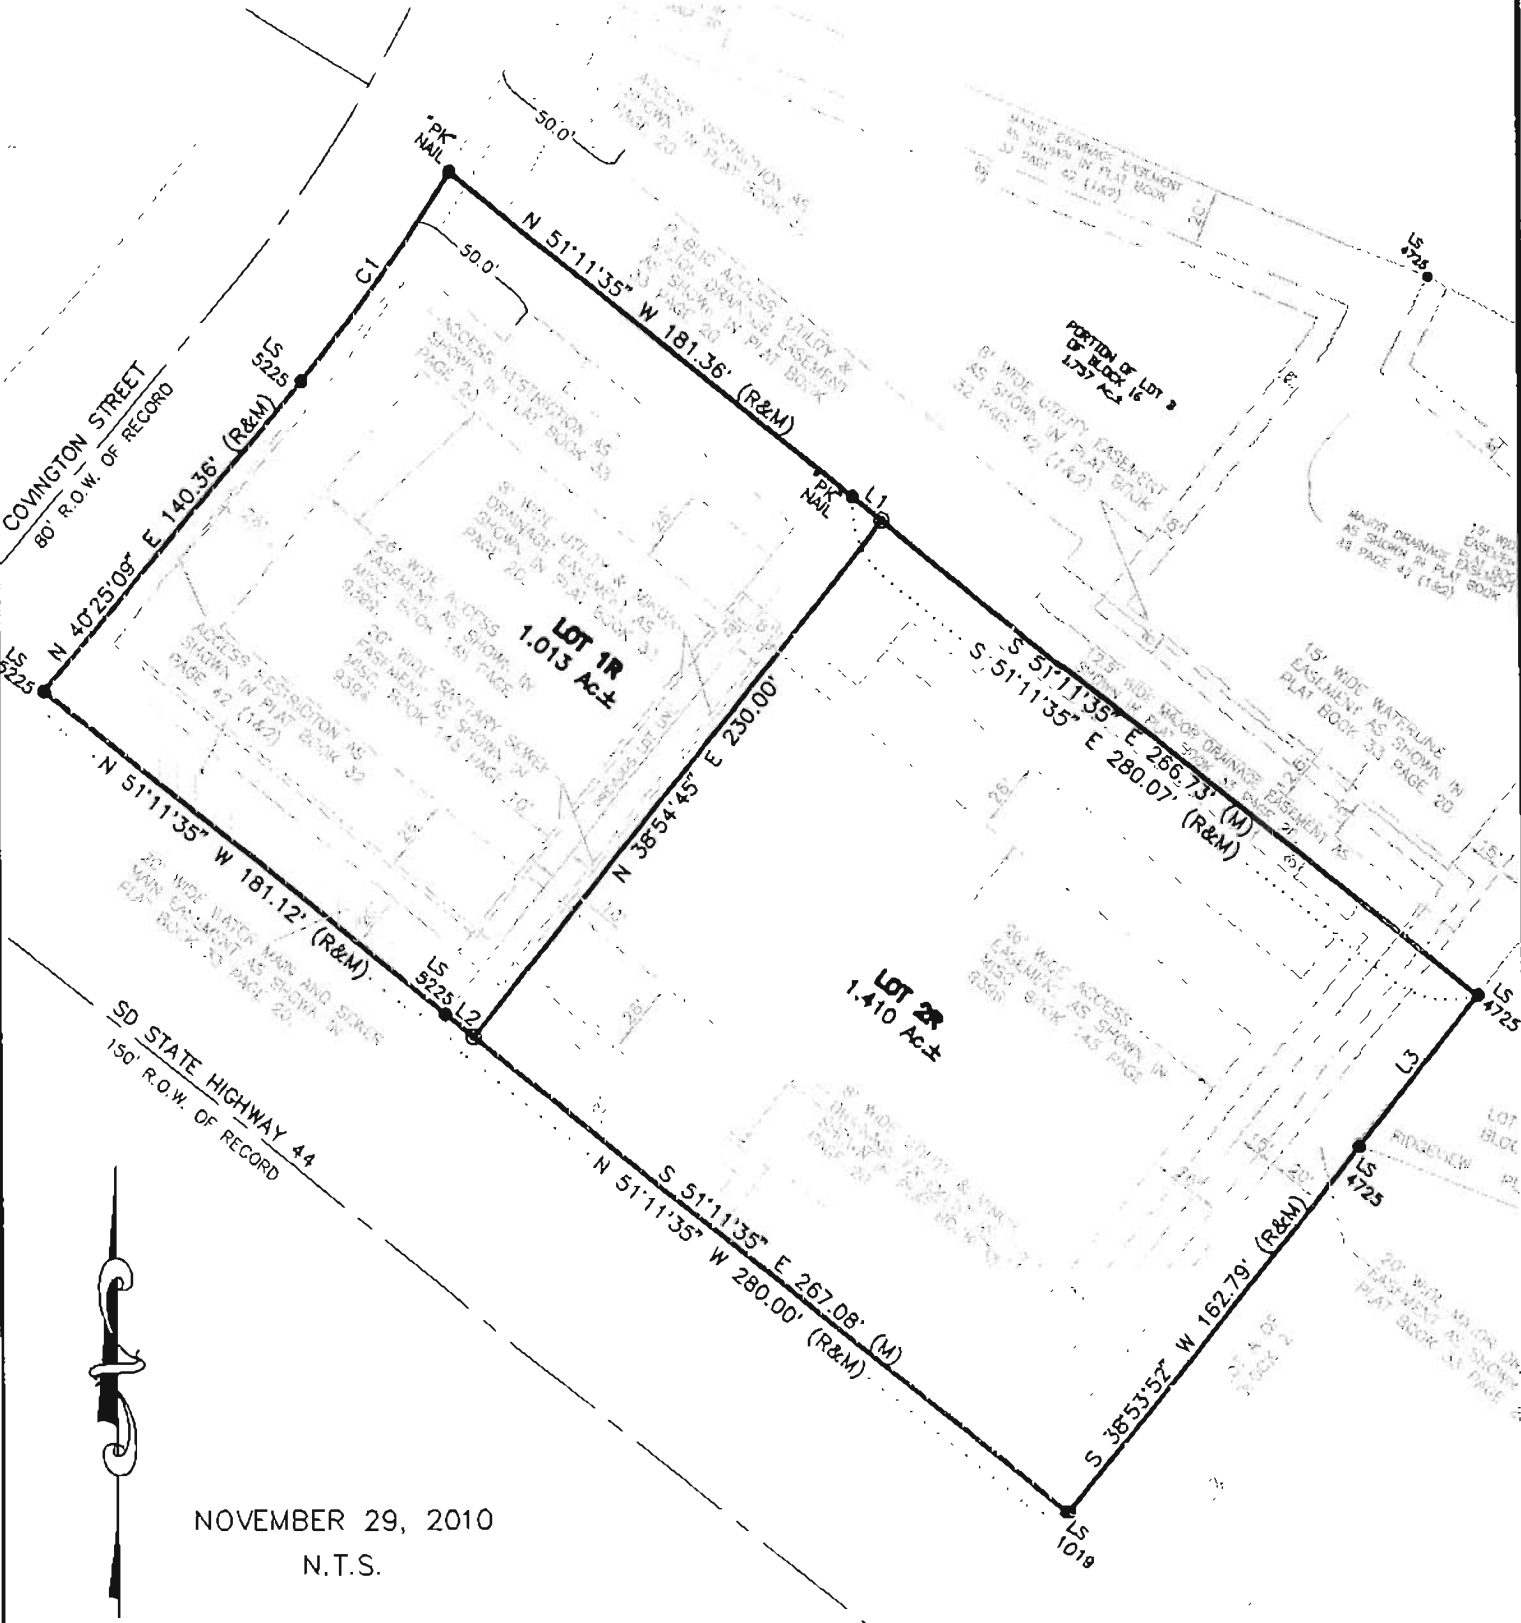

# LOT 1R AND LOT 2R OF LOT B OF BLOCK 16, TRAILWOOD SUBDIVISION

(Formerly Lot 1 and Lot 2 of Lot B of Block 16 of Trailwood Village)  
LOCATED IN THE SE<sup>1</sup>/<sub>4</sub> OF THE SW<sup>1</sup>/<sub>4</sub>,  
SECTION 10, T1N, R8E, B.H.M.,  
PENNINGTON COUNTY, SOUTH DAKOTA

NOVEMBER 29, 2010  
N.T.S.