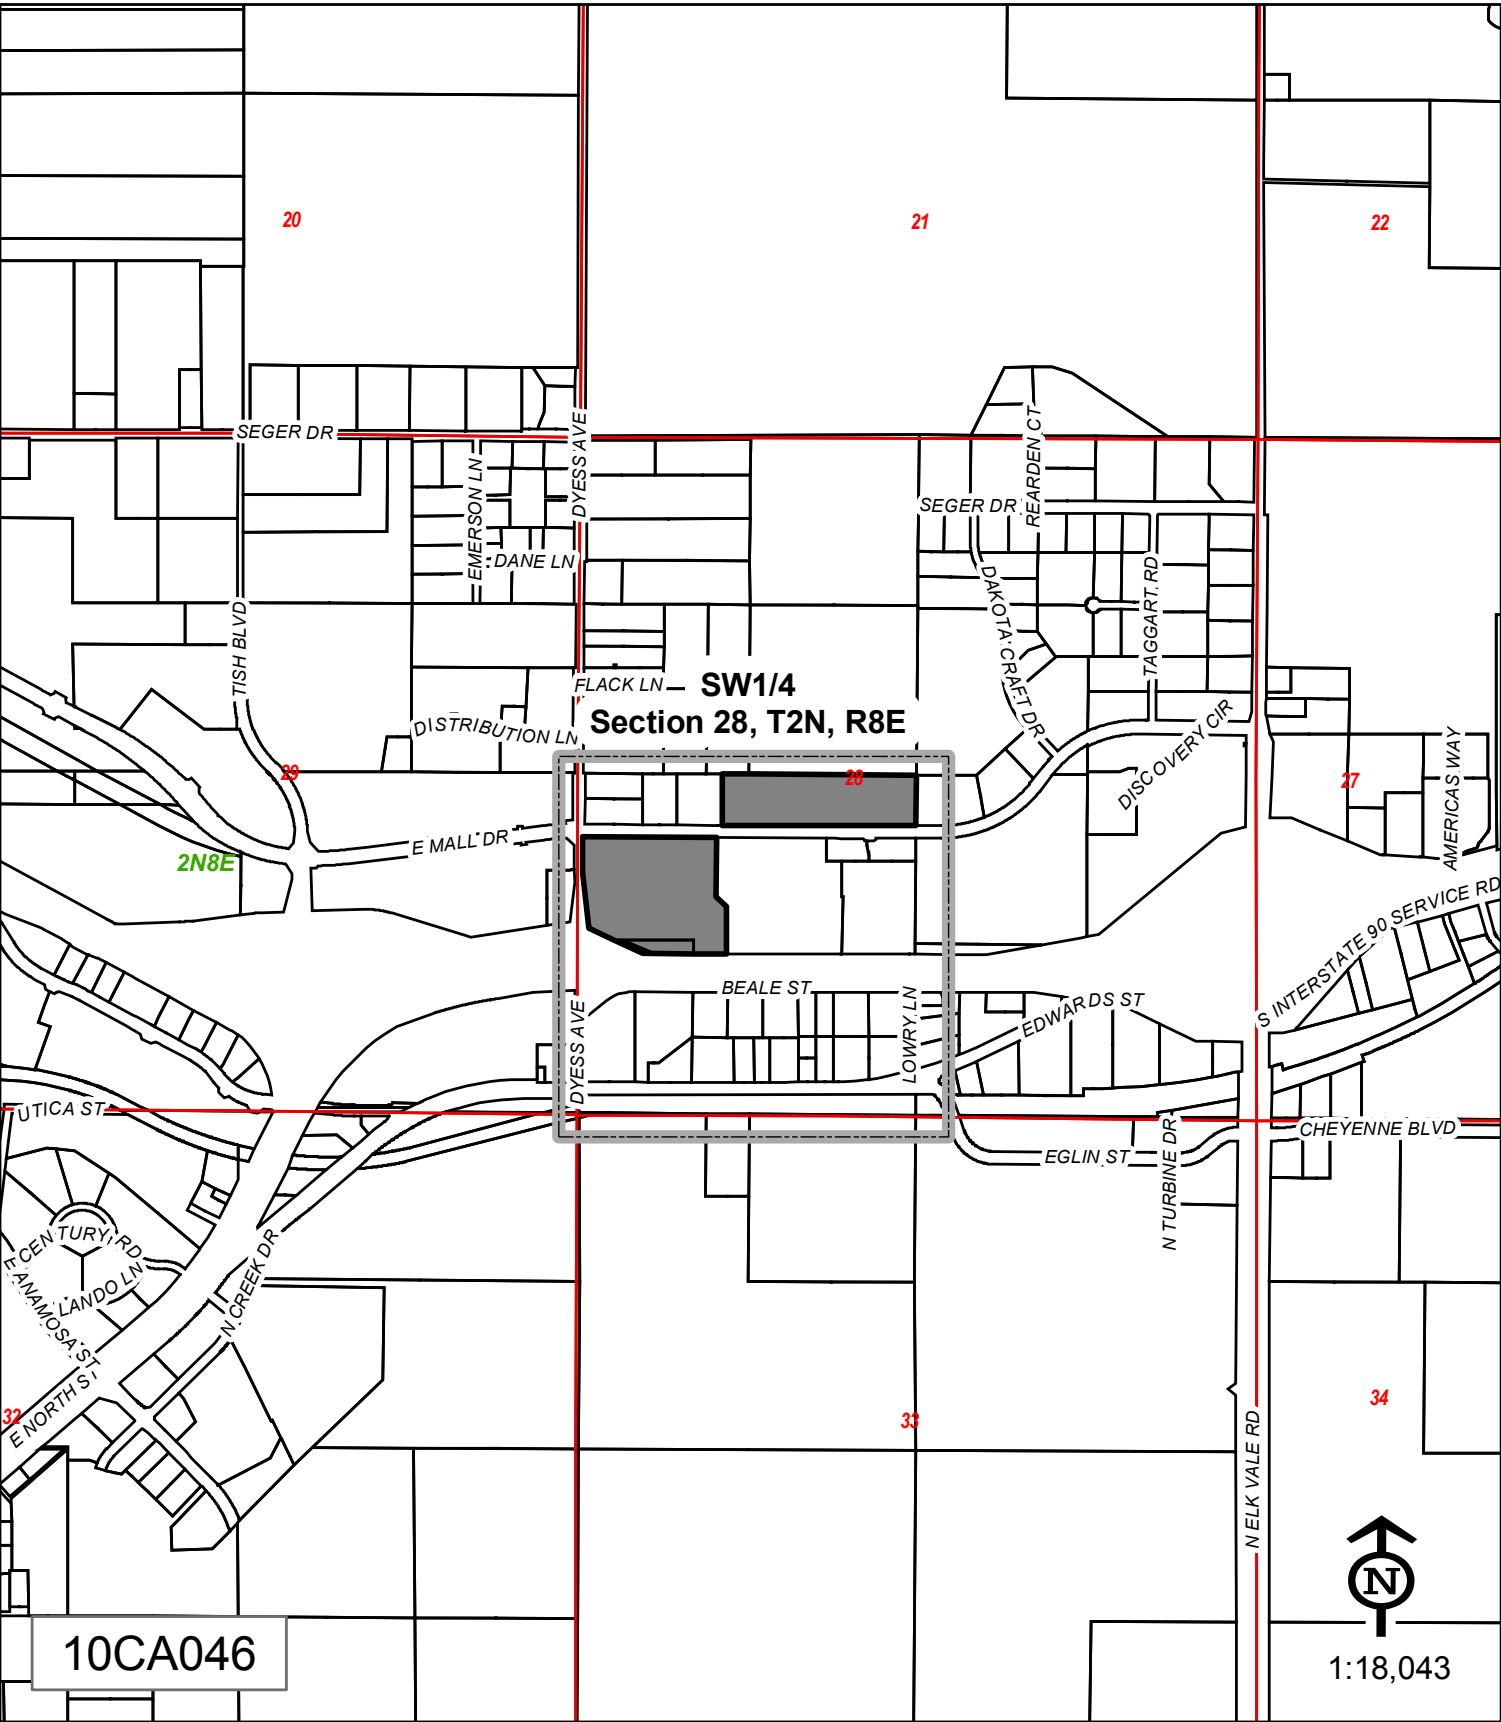

"Exhibit A" to the Resolution Amending the Comprehensive Plan of the City of Rapid City General Commercial with a Planned Commercial Development to Light Industrial with a Planned Industrial Development

SW1/4
Section 28, T2N, R8E

10CA046

1:18,043