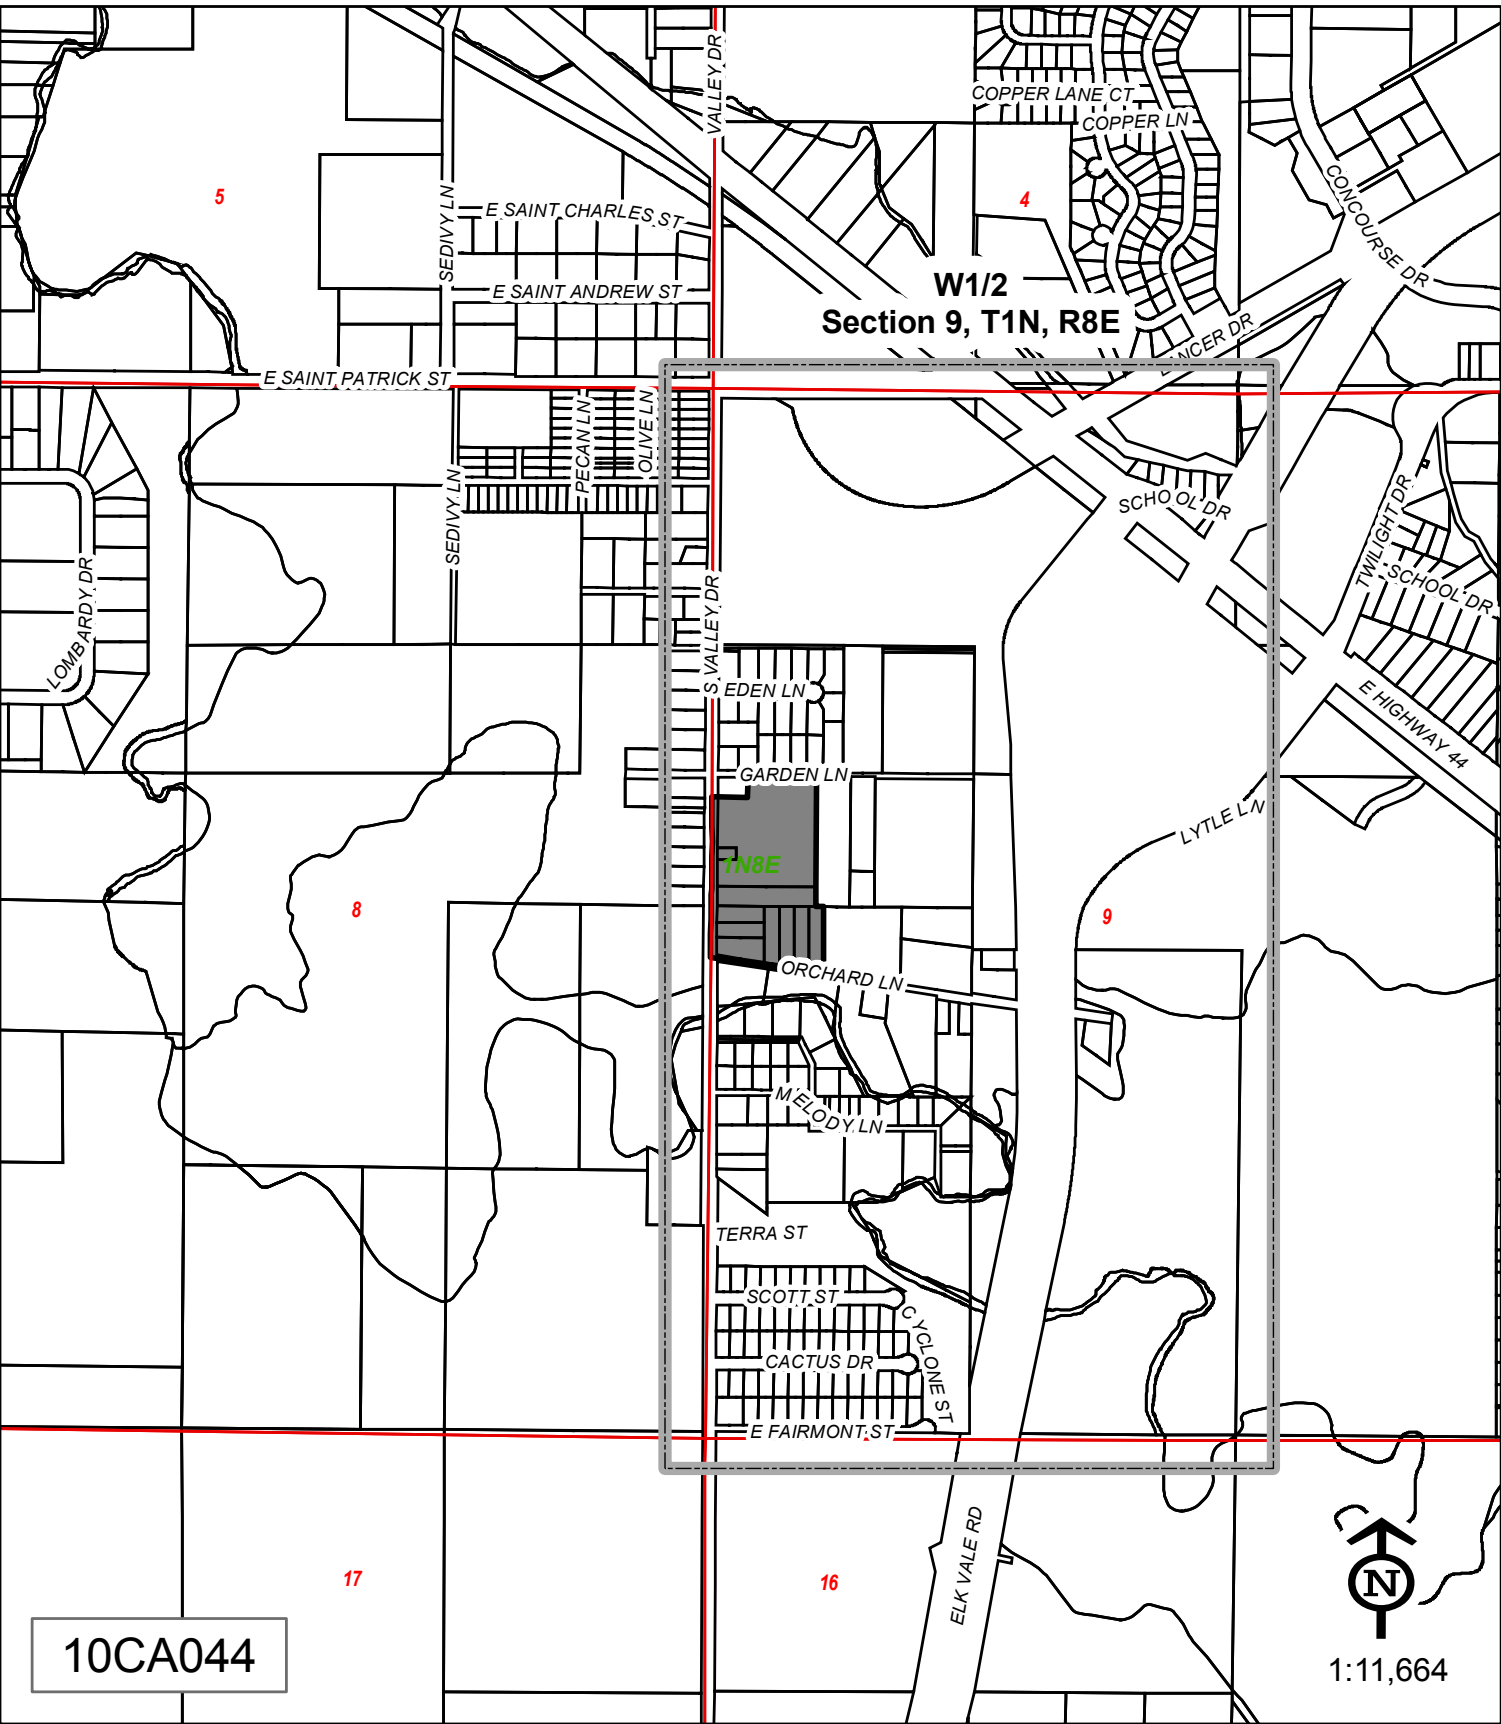

"Exhibit A" to the Resolution Amending the Comprehensive Plan of the City of Rapid City Low Density Residential to Medium Density Residential

10CA044

1:11,664