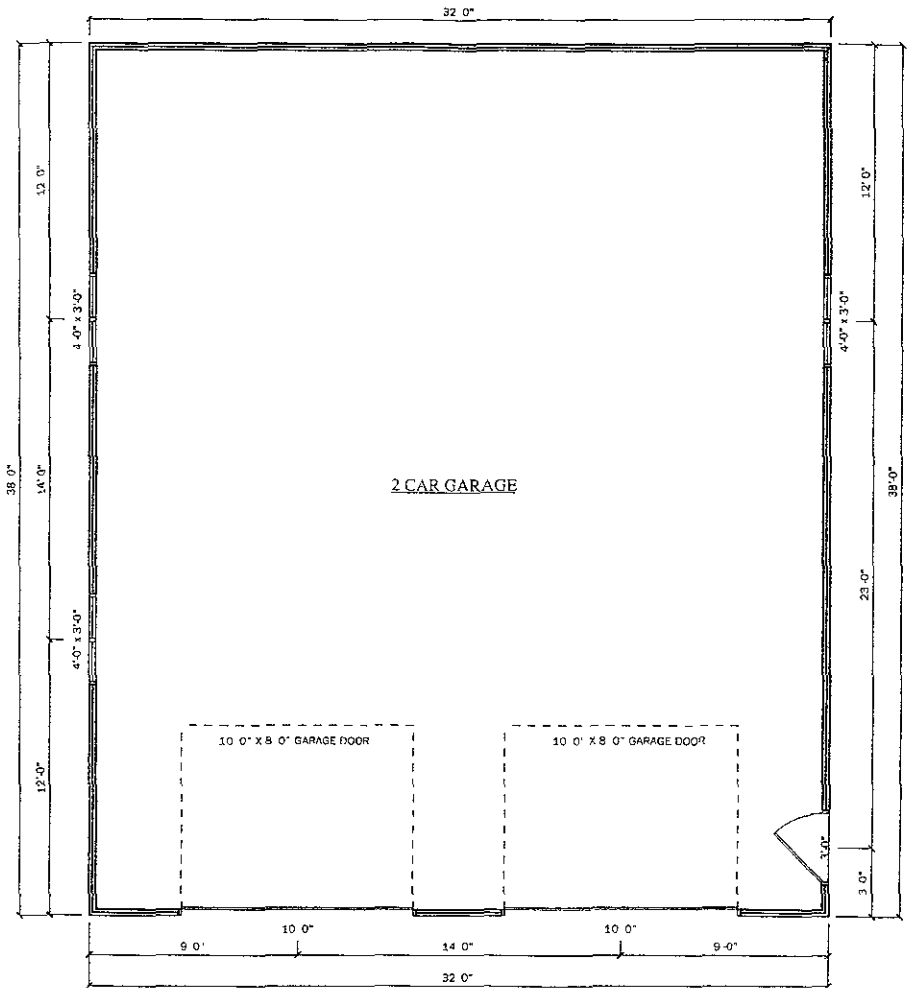

08UR003

MAIN FLOOR PLAN

SCALE 3/16" = 1'-0"

1216 SQ FT ON GARAGE FLR