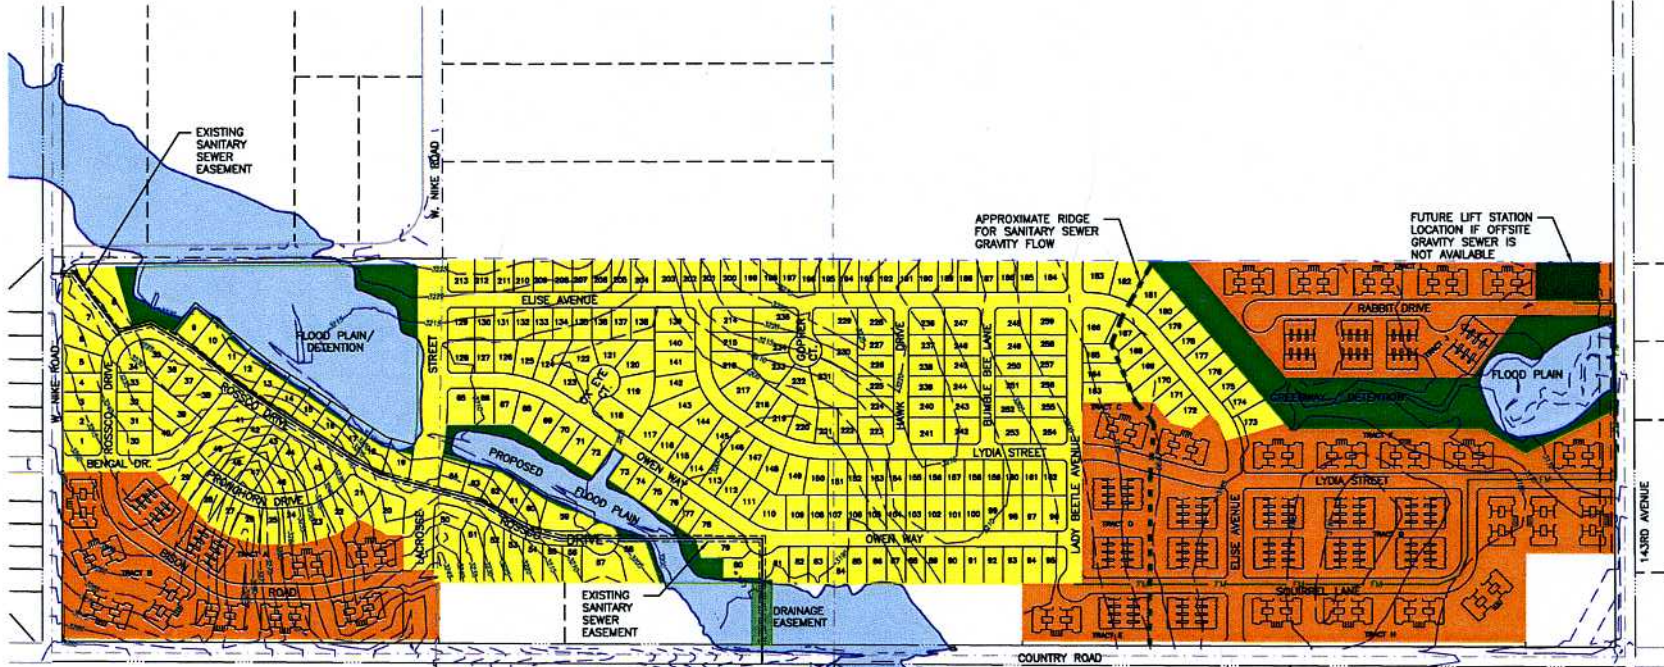

LOW DENSITY RESIDENTIAL ZONING
 MEDIUM DENSITY RESIDENTIAL ZONING

PRAIRIE MEADOWS

RECEIVED

FEB 07 2008

PRELIMINARY
FOR REVIEW ONLY