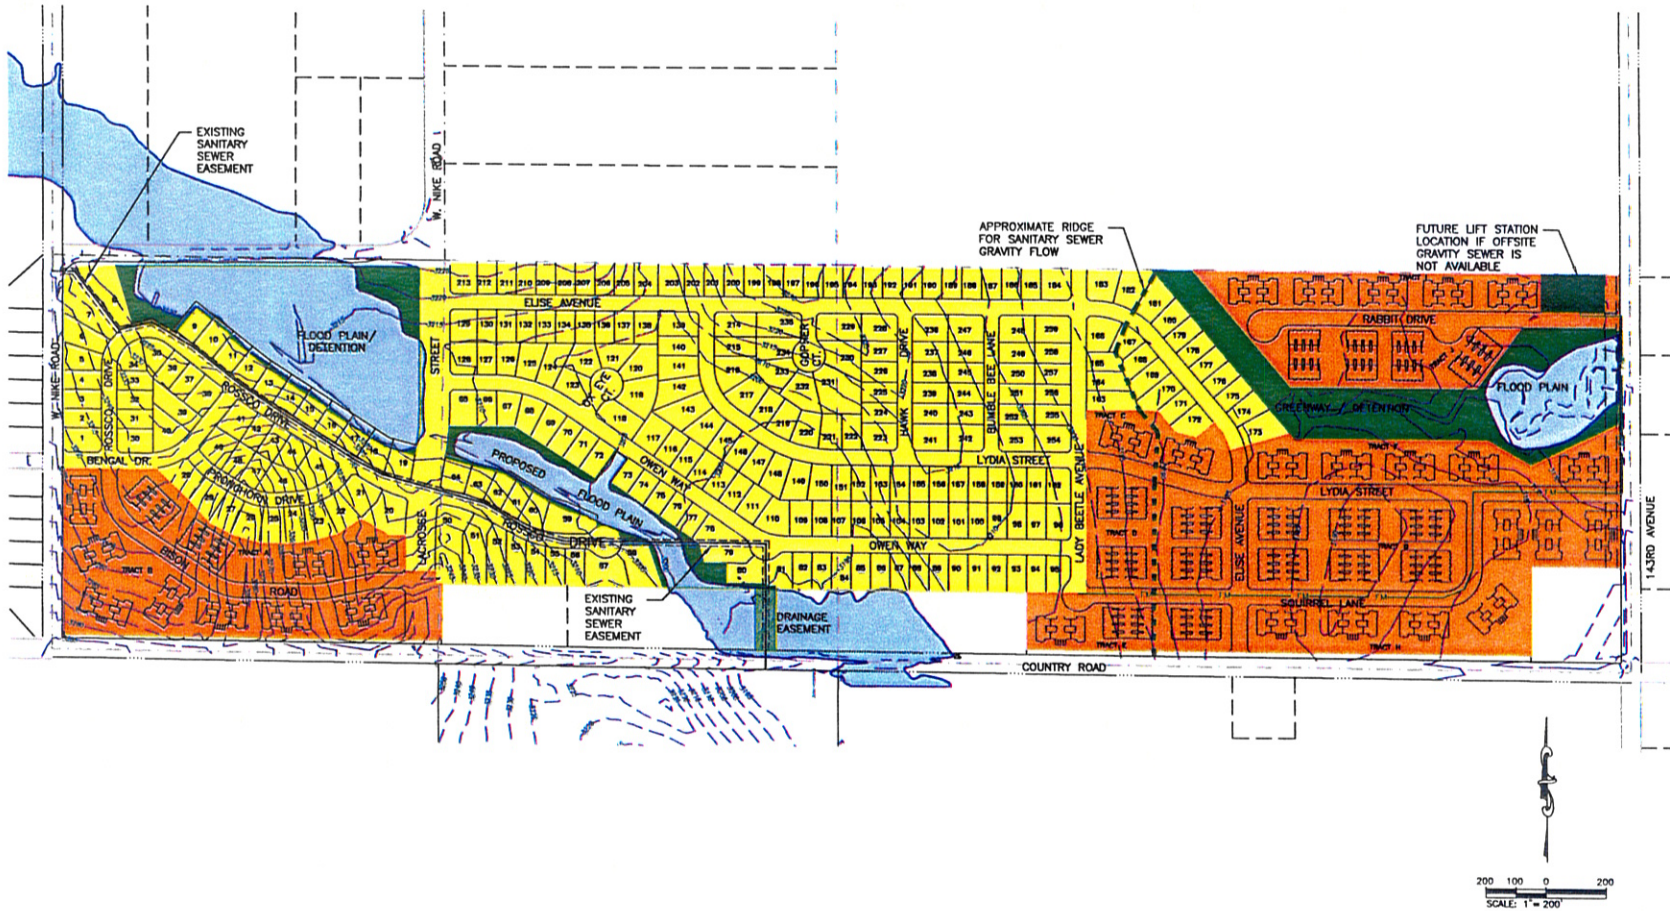

LOW DENSITY RESIDENTIAL ZONING
MEDIUM DENSITY RESIDENTIAL ZONING

**PRELIMINARY
FOR REVIEW ONLY**

PRAIRIE MEADOWS