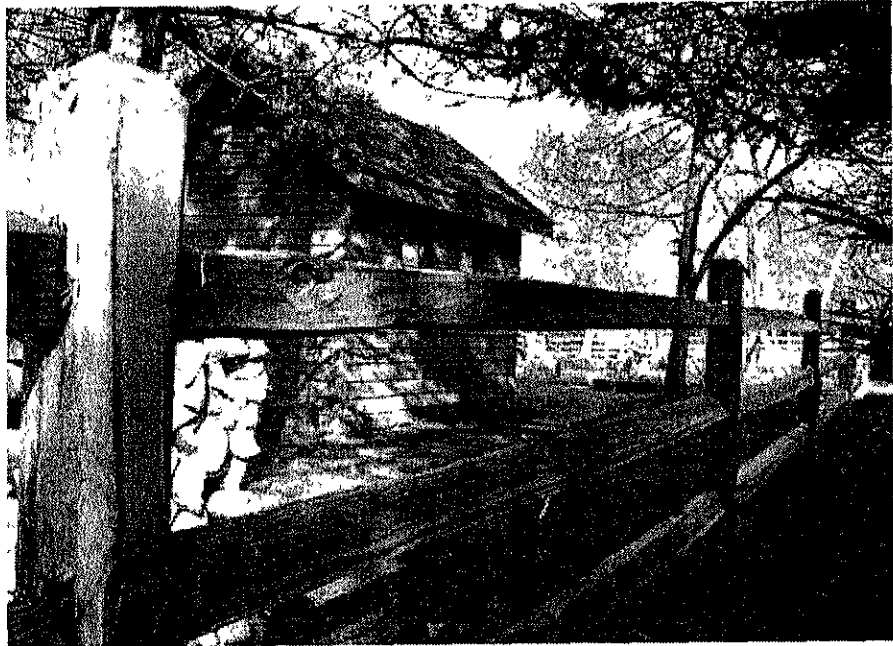

*Darden
@hick*

3-Rail Western Red Cedar Split Rail Fence

Hoover Fence Company Installation - Click Images to Enlarge!

More Customer's Photos - Click Images to Enlarge!

RECEIVED

JUN 12 2007

Rapid City Growth
Management Department