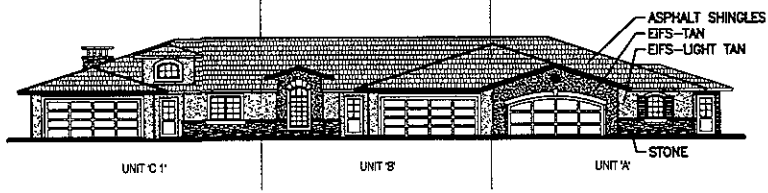

SOUTH ELEVATION

EAST ELEVATION

NORTH ELEVATION

WEST ELEVATION

CENTURY DEVELOPMENT TOWNHOUSES --
CLUBHOUSE

SCALE: 1/32" = 1'-0"

TSP, Inc.
 600 Kansas City Street
 Rapid City, SD 57701

phone: (605) 343-6102
 fax: (605) 343-7159

NORTH ELEVATION

WEST ELEVATION

SOUTH ELEVATION

EAST ELEVATION

CENTURY DEVELOPMENT TOWNHOUSES --
THREE UNIT BUILDING 'ONE' - SOUTH UNITS

SCALE: 1/32" = 1'-0"

TSP, Inc.
 600 Kansas City Street
 Rapid City, SD 57701