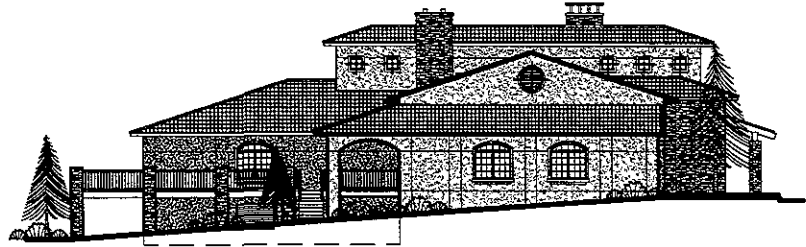

SOUTH ELEVATION

EAST ELEVATION

NORTH ELEVATION

WEST ELEVATION

CENTURY DEVELOPMENT TOWNHOUSES --
CLUBHOUSE

SCALE: 1/32" = 1'-0"

TSP, Inc.
 600 Kansas City Street
 Rapid City, SD 57701

phone: (605) 343-6102
 fax: (605) 343-7159

NORTH ELEVATION

WEST ELEVATION

SOUTH ELEVATION

EAST ELEVATION

CENTURY DEVELOPMENT TOWNHOUSES --
THREE UNIT BUILDING 'ONE' - SOUTH UNITS

SCALE: 1/32" = 1'-0"

TSP, Inc.
 600 Kansas City Street
 Rapid City, SD 57701

phone: (605) 343-6102
 fax: (605) 343-7159

SOUTH ELEVATION

EAST ELEVATION

NORTH ELEVATION

WEST ELEVATION

CENTURY DEVELOPMENT TOWNHOUSES --
THREE UNIT BUILDING 'THREE' - NORTH UNITS

SCALE: 1/32" = 1'-0"

TSP, inc.
 600 Kansas City Street
 Rapid City, SD 57701