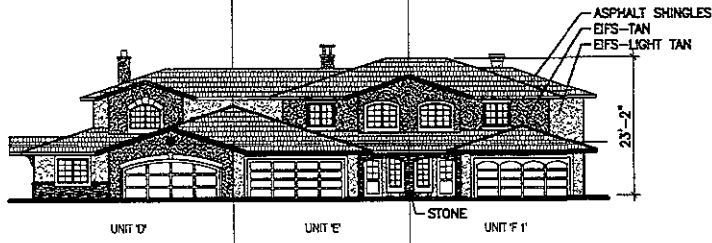

SOUTH ELEVATION

EAST ELEVATION

NORTH ELEVATION

WEST ELEVATION

CENTURY DEVELOPMENT TOWNHOUSES --
CLUBHOUSE

SCALE: 1/32" = 1'-0"

TSP, Inc.
 600 Kansas City Street
 Rapid City, SD 57701

phone: (605) 343-6102
 fax: (605) 343-7159

NORTH ELEVATION

WEST ELEVATION

SOUTH ELEVATION

EAST ELEVATION

CENTURY DEVELOPMENT TOWNHOUSES --
THREE UNIT BUILDING 'ONE' - SOUTH UNITS

SCALE: 1/32" = 1'-0"

TSP, Inc.
 600 Kansas City Street
 Rapid City, SD 57701

phone: (605) 343-6102
 fax: (605) 343-7159

SOUTH ELEVATION

EAST ELEVATION

NORTH ELEVATION

WEST ELEVATION

CENTURY DEVELOPMENT TOWNHOUSES --
THREE UNIT BUILDING 'THREE' - NORTH UNITS

SCALE: 1/32" = 1'-0"

TSP, inc.
 600 Kansas City Street
 Rapid City, SD 57701