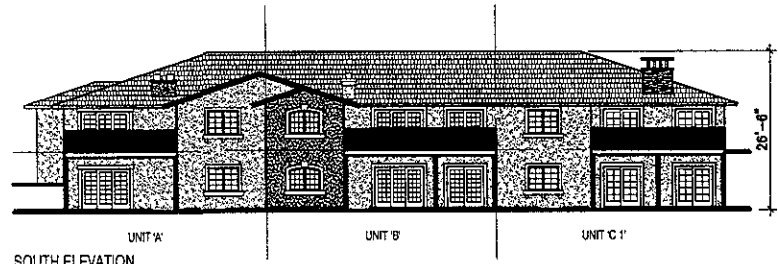

SOUTH ELEVATION

EAST ELEVATION

NORTH ELEVATION

WEST ELEVATION

CENTURY DEVELOPMENT TOWNHOUSES --
CLUBHOUSE

SCALE: 1/32" = 1'-0"

TSP, Inc.
 600 Kansas City Street
 Rapid City, SD 57701

phone: (605) 343-6102
 fax: (605) 343-7159

NORTH ELEVATION

WEST ELEVATION

SOUTH ELEVATION

EAST ELEVATION

CENTURY DEVELOPMENT TOWNHOUSES --
THREE UNIT BUILDING 'ONE' - SOUTH UNITS

SCALE: 1/32" = 1'-0"

TSP, Inc.
 600 Kansas City Street
 Rapid City, SD 57701

phone: (605) 343-6102
 fax: (605) 343-7159

SOUTH ELEVATION

EAST ELEVATION

NORTH ELEVATION

WEST ELEVATION

CENTURY DEVELOPMENT TOWNHOUSES --
THREE UNIT BUILDING 'THREE' - NORTH UNITS

SCALE: 1/32" = 1'-0"

TSP, inc.
 600 Kansas City Street
 Rapid City, SD 57701