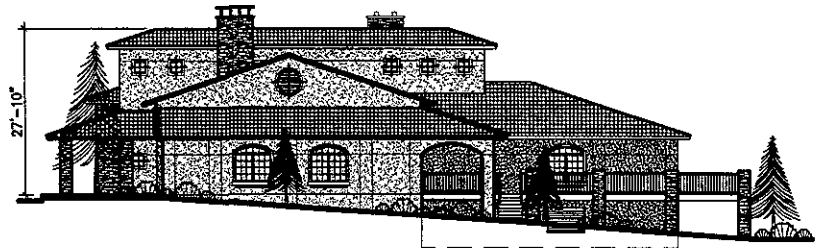

SOUTH ELEVATION

EAST ELEVATION

NORTH ELEVATION

WEST ELEVATION

CENTURY DEVELOPMENT TOWNHOUSES --
CLUBHOUSE

SCALE: 1/32" = 1'-0"

TSP, Inc.
 600 Kansas City Street
 Rapid City, SD 57701

phone: (605) 343-6102
 fax: (605) 343-7159

NORTH ELEVATION

WEST ELEVATION

SOUTH ELEVATION

EAST ELEVATION

CENTURY DEVELOPMENT TOWNHOUSES --
THREE UNIT BUILDING 'ONE' - SOUTH UNITS

SCALE: 1/32" = 1'-0"

TSP, Inc.
 600 Kansas City Street
 Rapid City, SD 57701

phone: (605) 343-6102
 fax: (605) 343-7159

SOUTH ELEVATION

EAST ELEVATION

NORTH ELEVATION

WEST ELEVATION

CENTURY DEVELOPMENT TOWNHOUSES --
THREE UNIT BUILDING 'THREE' - NORTH UNITS

SCALE: 1/32" = 1'-0"

TSP, inc.
 600 Kansas City Street
 Rapid City, SD 57701