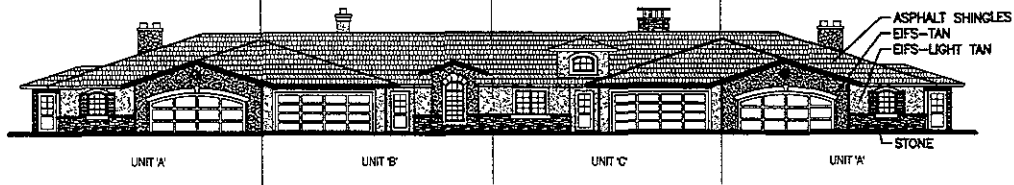

NORTH ELEVATION