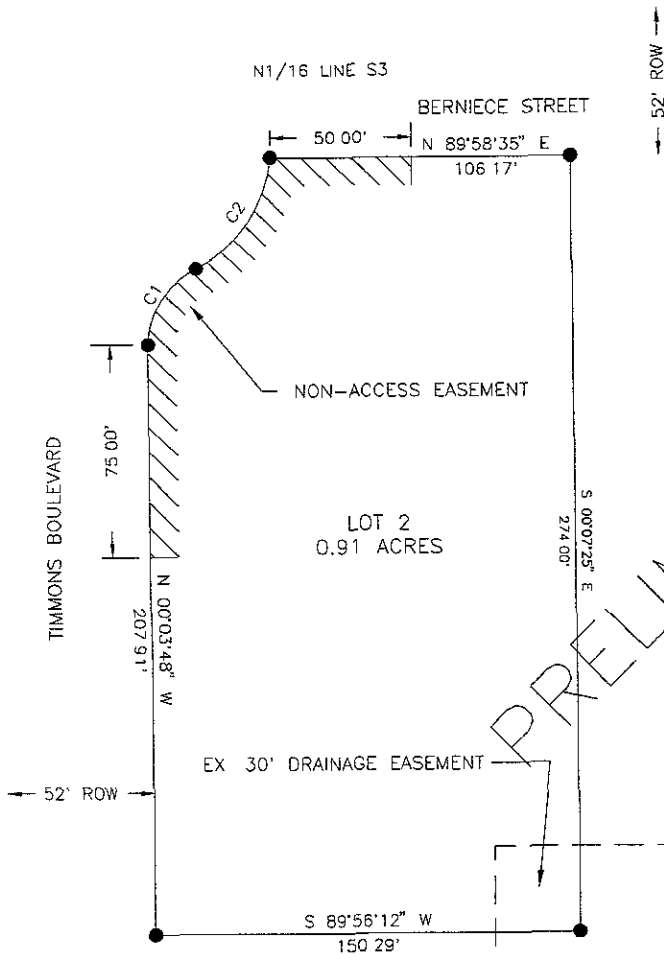

PLAT OF BIG SKY BUSINESS PARK, LOT 2, BLOCK 4
LOCATED IN THE SW1/4NW1/4, SECTION 3, T.1N, R.8E, B.H.M.,
RAPID CITY, PENNINGTON COUNTY, SOUTH DAKOTA

PRELIMINARY

RECEIVED

JUN 29 2007

Rapid City Growth
Management Department