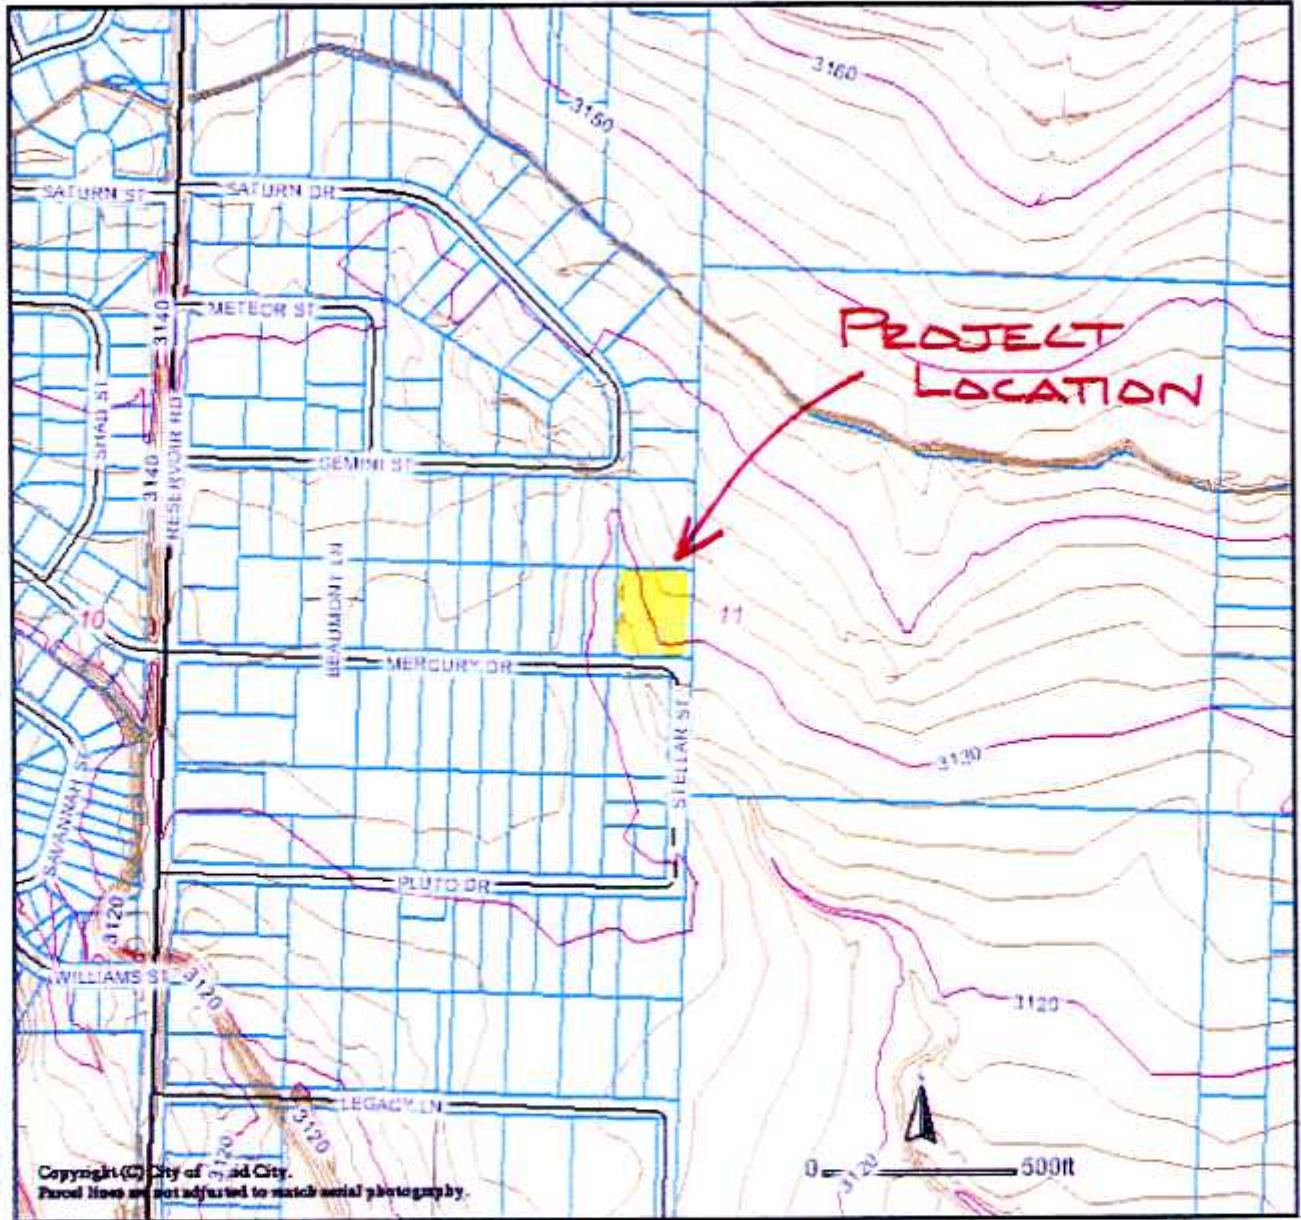

VICINITY / TOPOGRAPHY

Lot 16, Block 4, Eastern Acres Subdivision

RECEIVED

MAR 09 2007