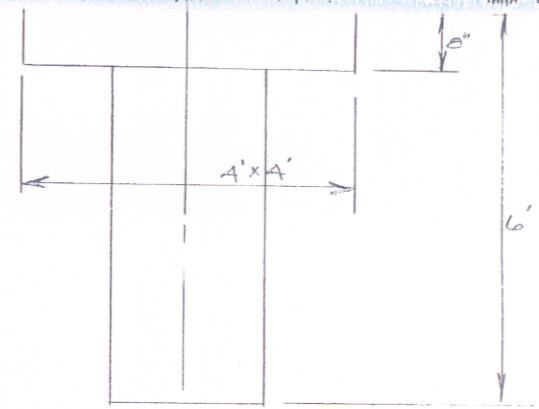

RECEIVED

APR 06 2004

Rapid City Growth
Management Department

FOUNDERS PARK

**ROSENBAUM'S
SIGNS**

Dennis Hettich
Sales Representative

605-342-0481
FAX 605-342-0484

1001 1/2 Ave. S. Rapid City, SD 57701