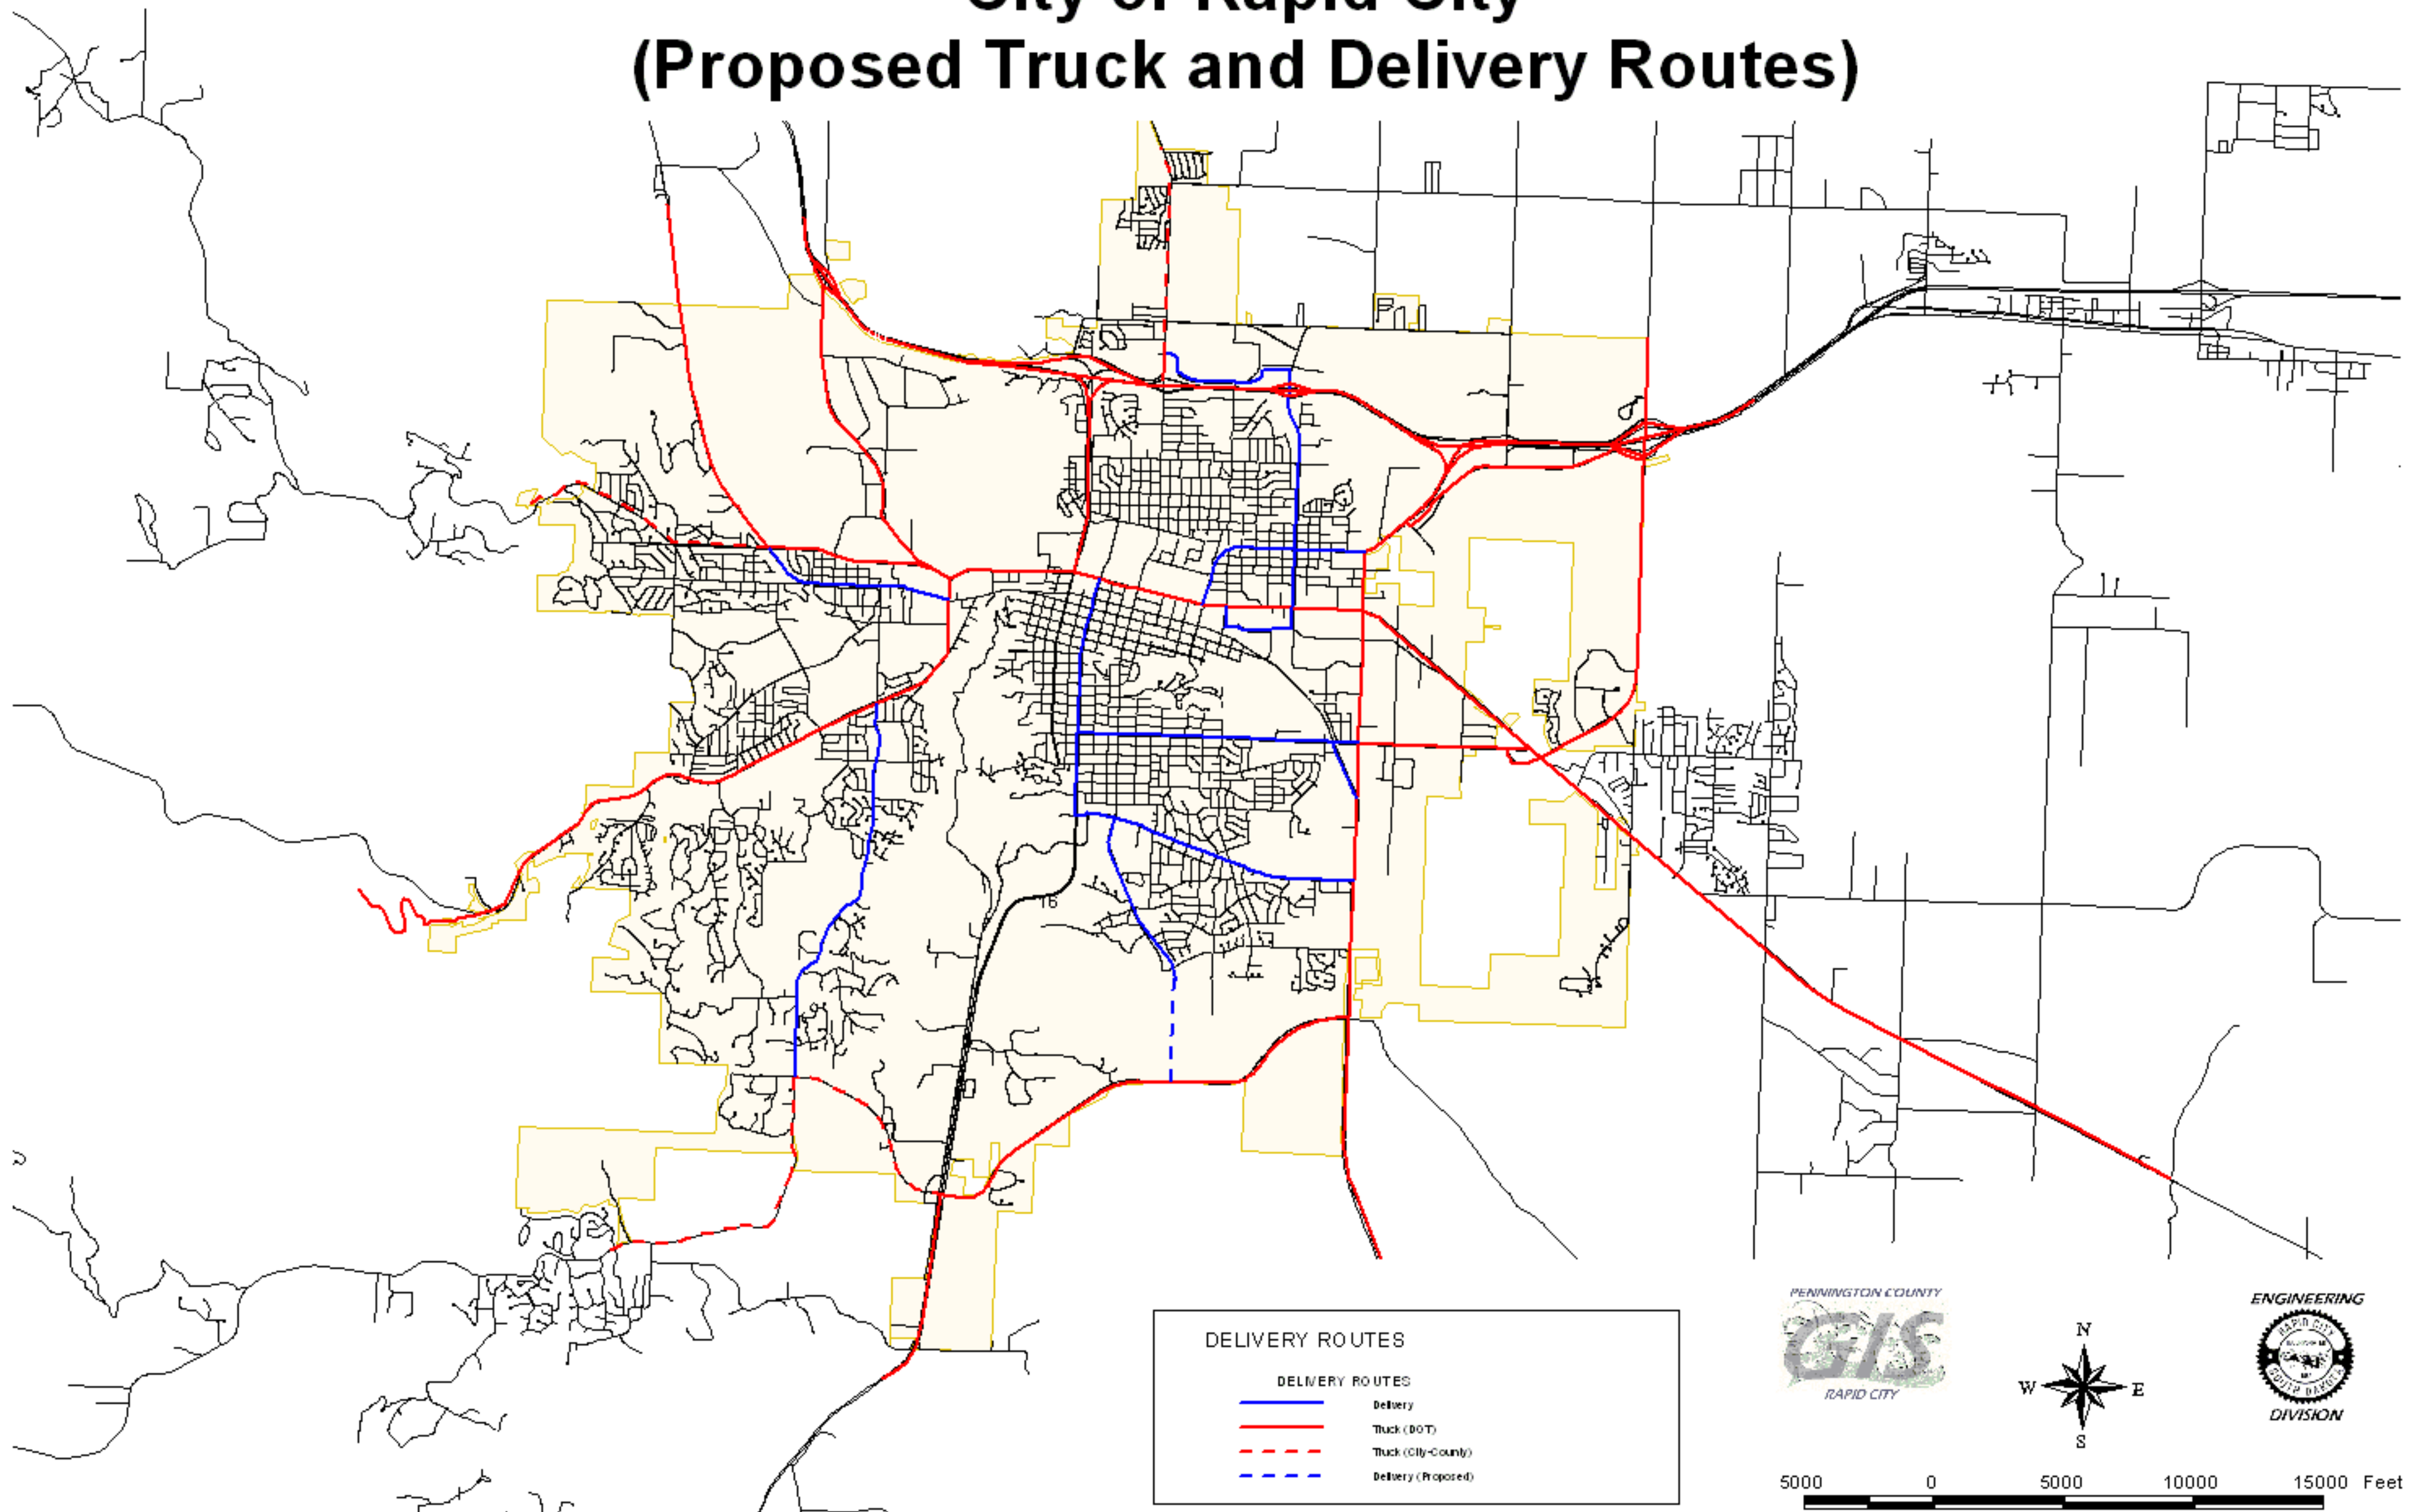

City of Rapid City (Proposed Truck and Delivery Routes)

DELIVERY ROUTES	
	Delivery
	Truck (DOT)
	Truck (City-County)
	Delivery (Proposed)

5000 0 5000 10000 15000 Feet