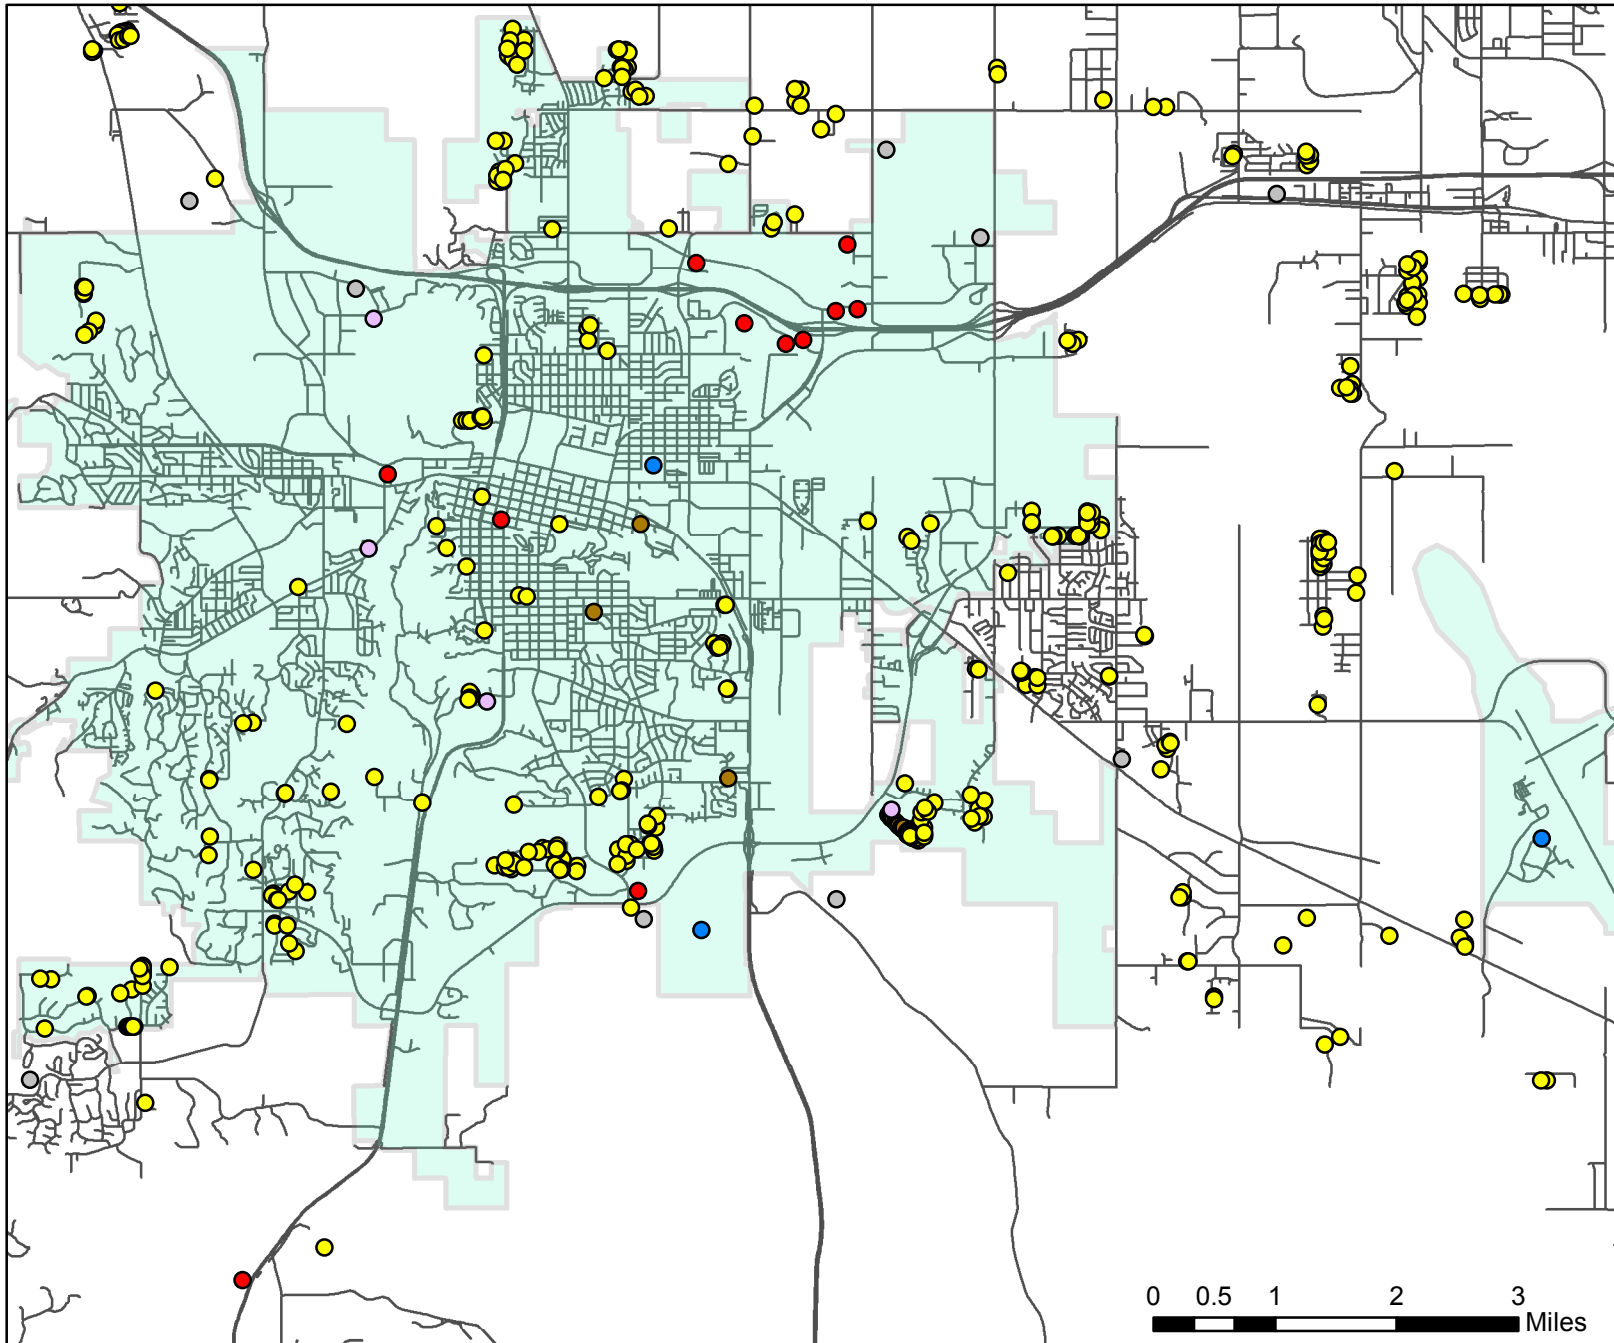

City of Rapid City 2013 Building Permit Data Locations

Legend

Year, Category

- 2013, Industrial
- 2013, Multi Family
- 2013, Office
- 2013, Public
- 2013, Retail
- 2013, Single Family
- Rapid City Limits
- Roads