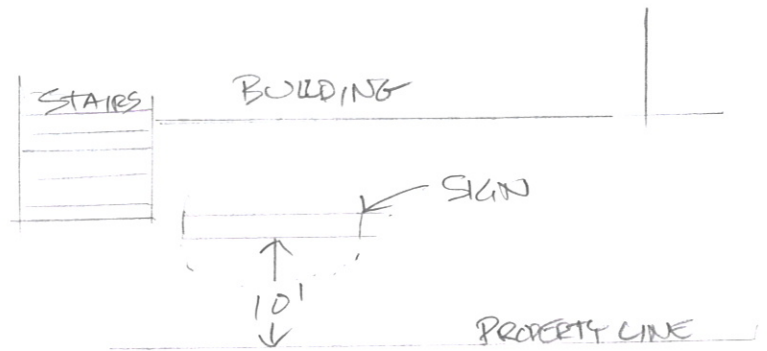

↑
EXISTING SIGN

↑
PROPOSED SIGN

SITE PLAN

1" = 4'

BROWN BECK
COLOR →

BACKGROUND
(MATCH BUILDING) →

LETTERS →

LETTERS →