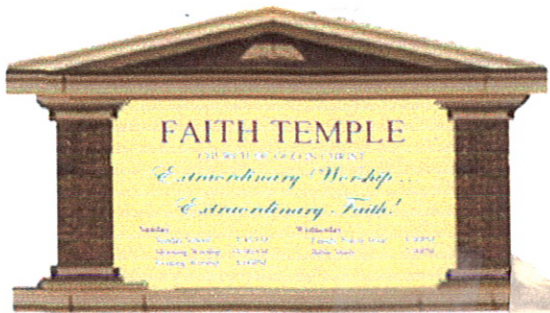

↑
EXISTING SIGN

↑
PROPOSED SIGN

SITE PLAN

1" = 4'

BROWN BECK
COLOR →

BACKGROUND
(MATCH BUILDING) →

LETTERS →

LETTERS →