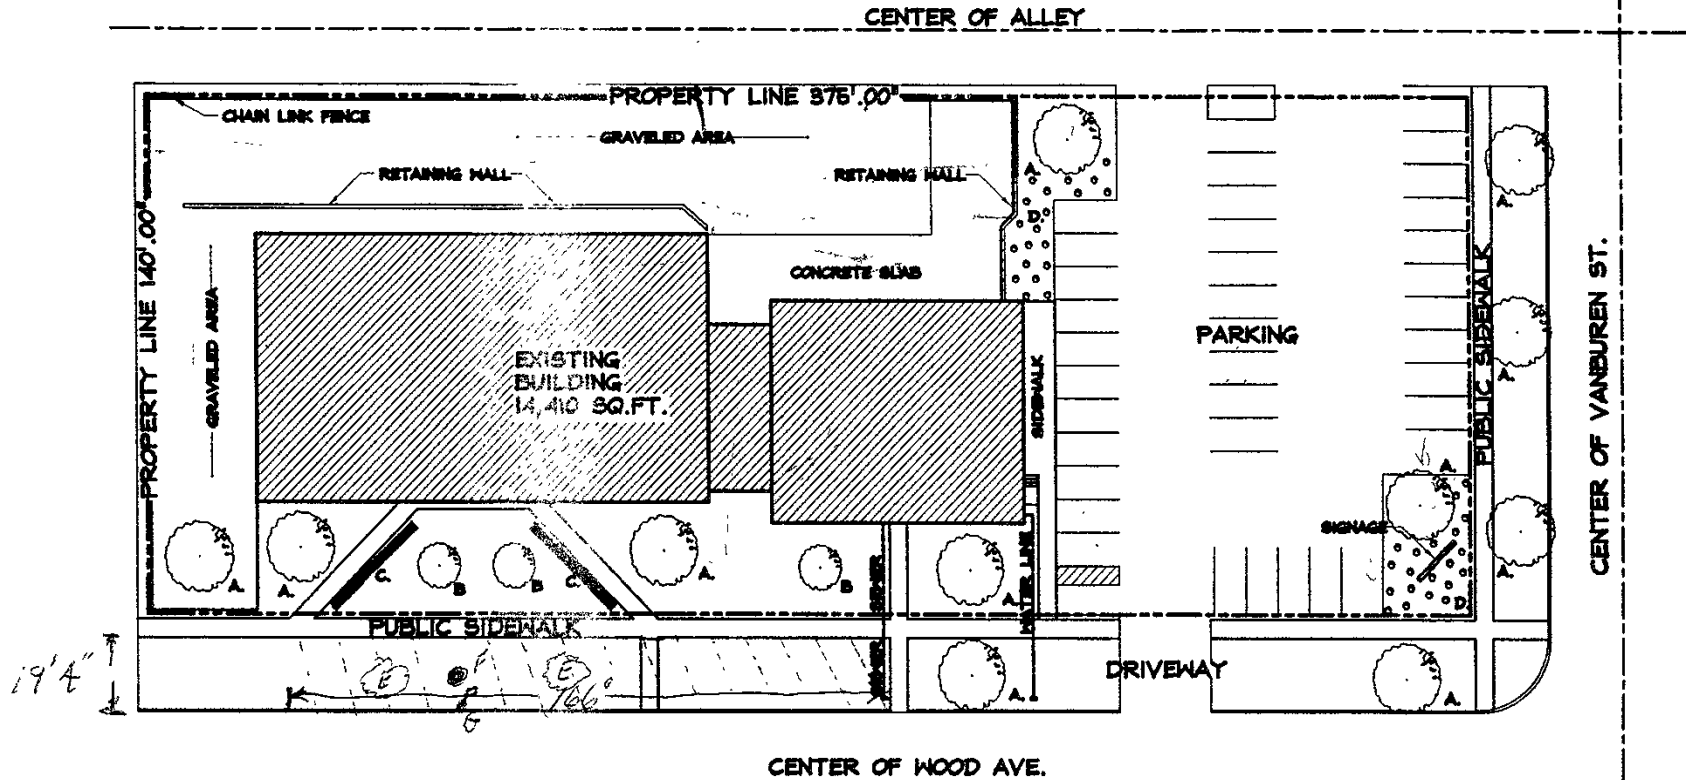

1# Parking Sites (handy cap)
 1 Reserved parking For The pastor

No. PW060104-01

LANDSCAPE SCHEDULE

- 11 A. LARGE TREES
- 5 B. MEDIUM TREE
- 4 C. HEDGES
- 40 D. SHRUBS
- 644 S.T. GRASS

E existing Trees
 F existing power pole
 G Mail Box

SITE PLAN

SCALE: 1"=20'-0"

Larry Wiechmann
 8648 Sheridan Lake Rd
 Rapid City SD 57702-9068