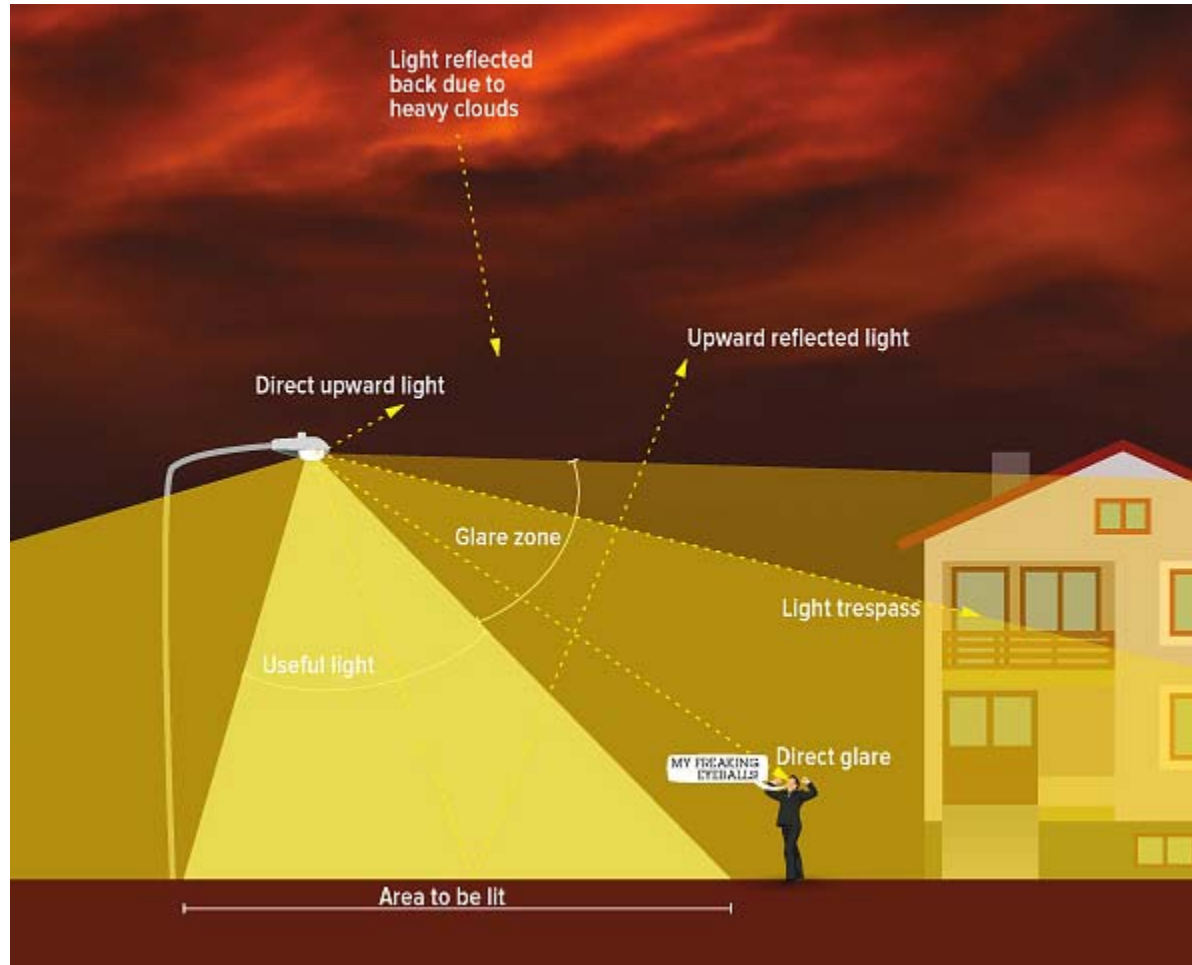

LET THERE BE DARK

Rapid City Lighting
Diane Knutson
Sustainability Committee

Light Pollution

Air quality - Human health - Loss of biodiversity -
Decline in road safety - Waste of energy - Loss of heritage

LEARN MORE

Martin Morgan-Taylor

Overly bright light can mask intruders.

Martin Morgan-Taylor

With the light shielded, the intruder is easily seen.

Safety

Heritage

“For my part I know nothing with any certainty, but the sight of the stars makes me dream.” — Vincent van Gogh