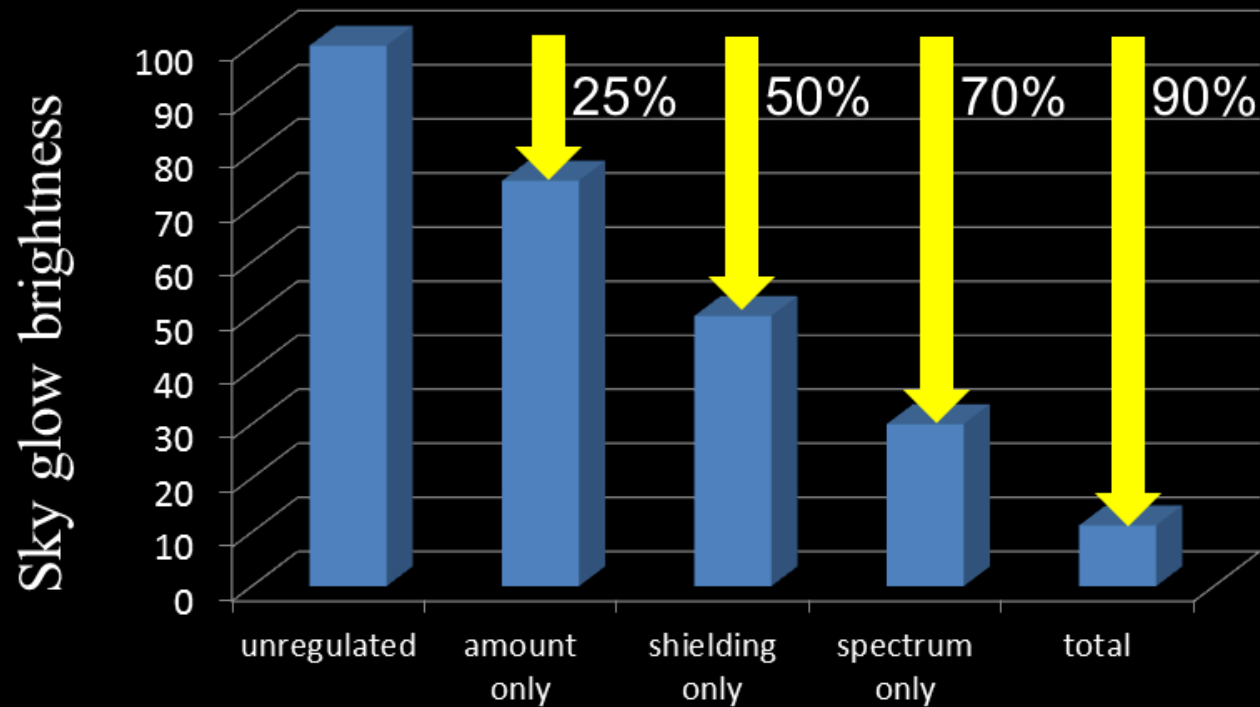

Solutions

What can be gained?

Benefits of a lighting code