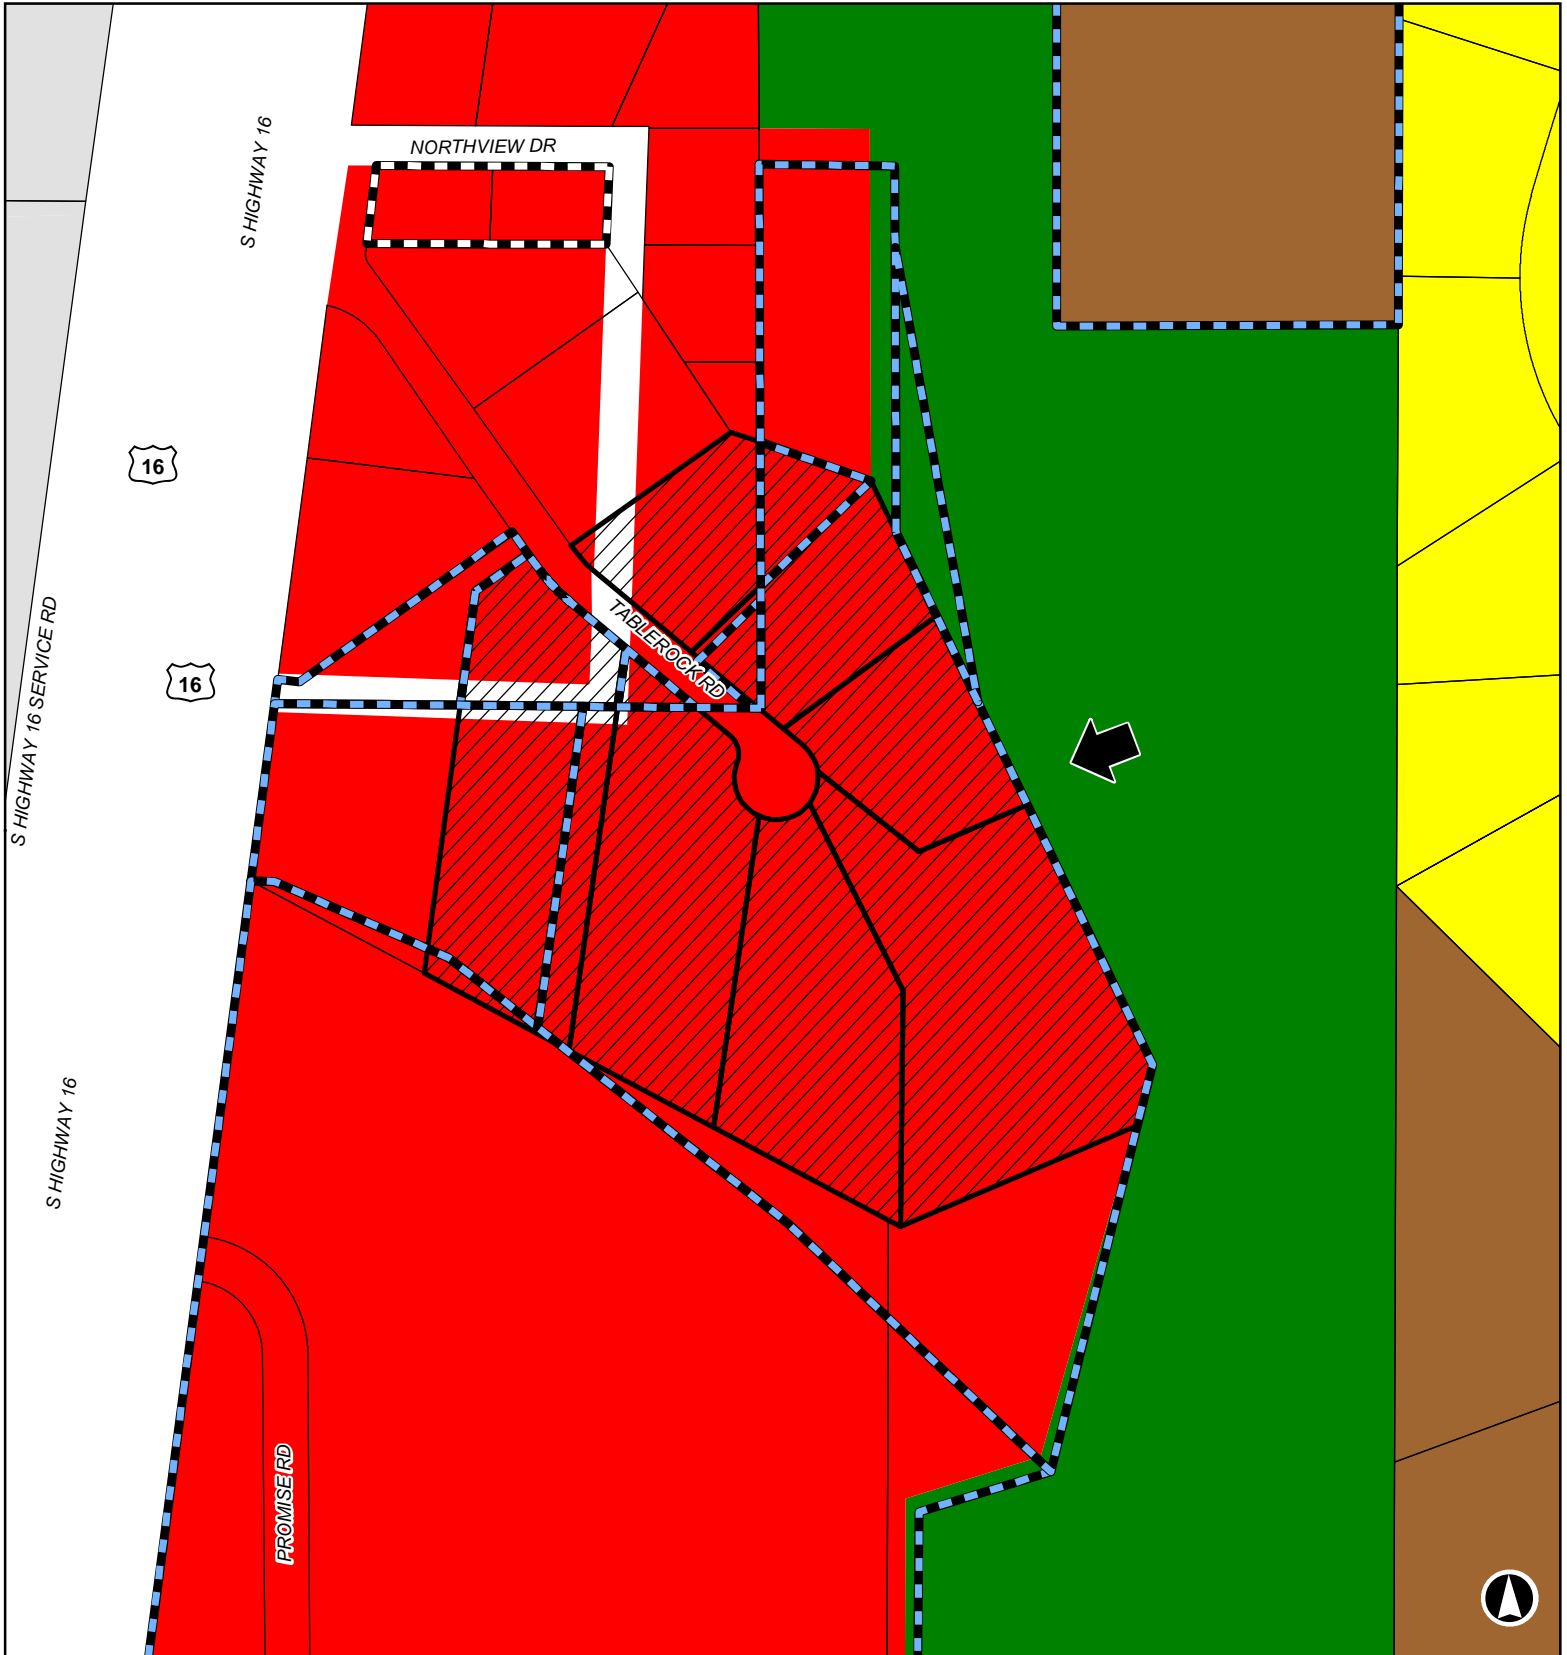

14PL041

# The terminus of Table Rock Road

**Rapid City / Pennington County Zoning**

Subject Property	Planned Development	Planned Development Designation	Business Park	Low Density Residential-1
	General Agriculture	Park Forest	General Commercial	