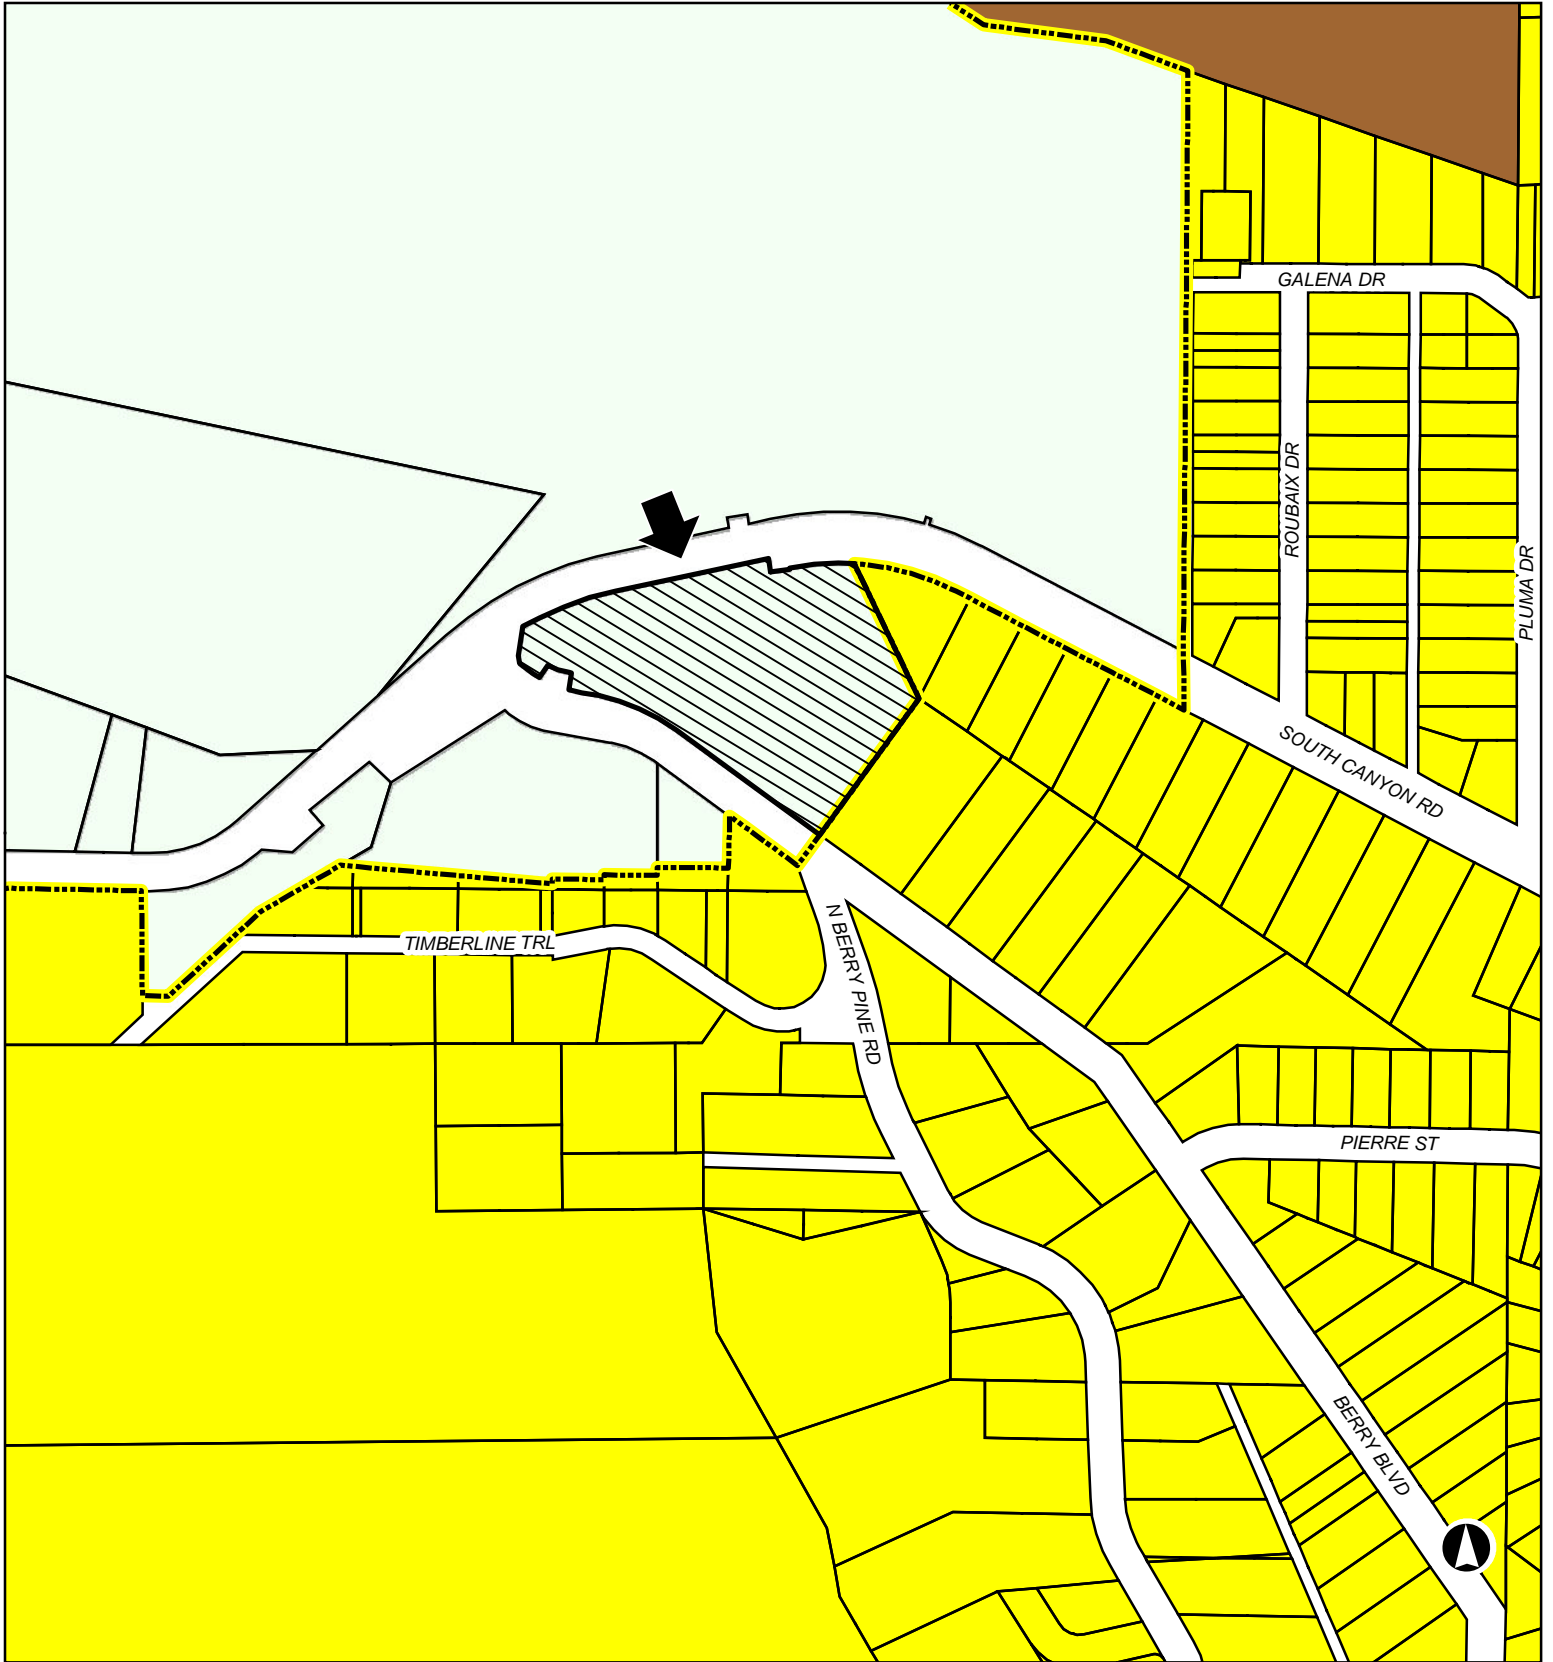

12AN002  
5215 S. Canyon Road

**Rapid City - Pennington County Zoning**

-  Subject Property
-  General Agriculture
-  Low Density Residential-1
-  Rapid City Limits
-  General Ag. District, PC