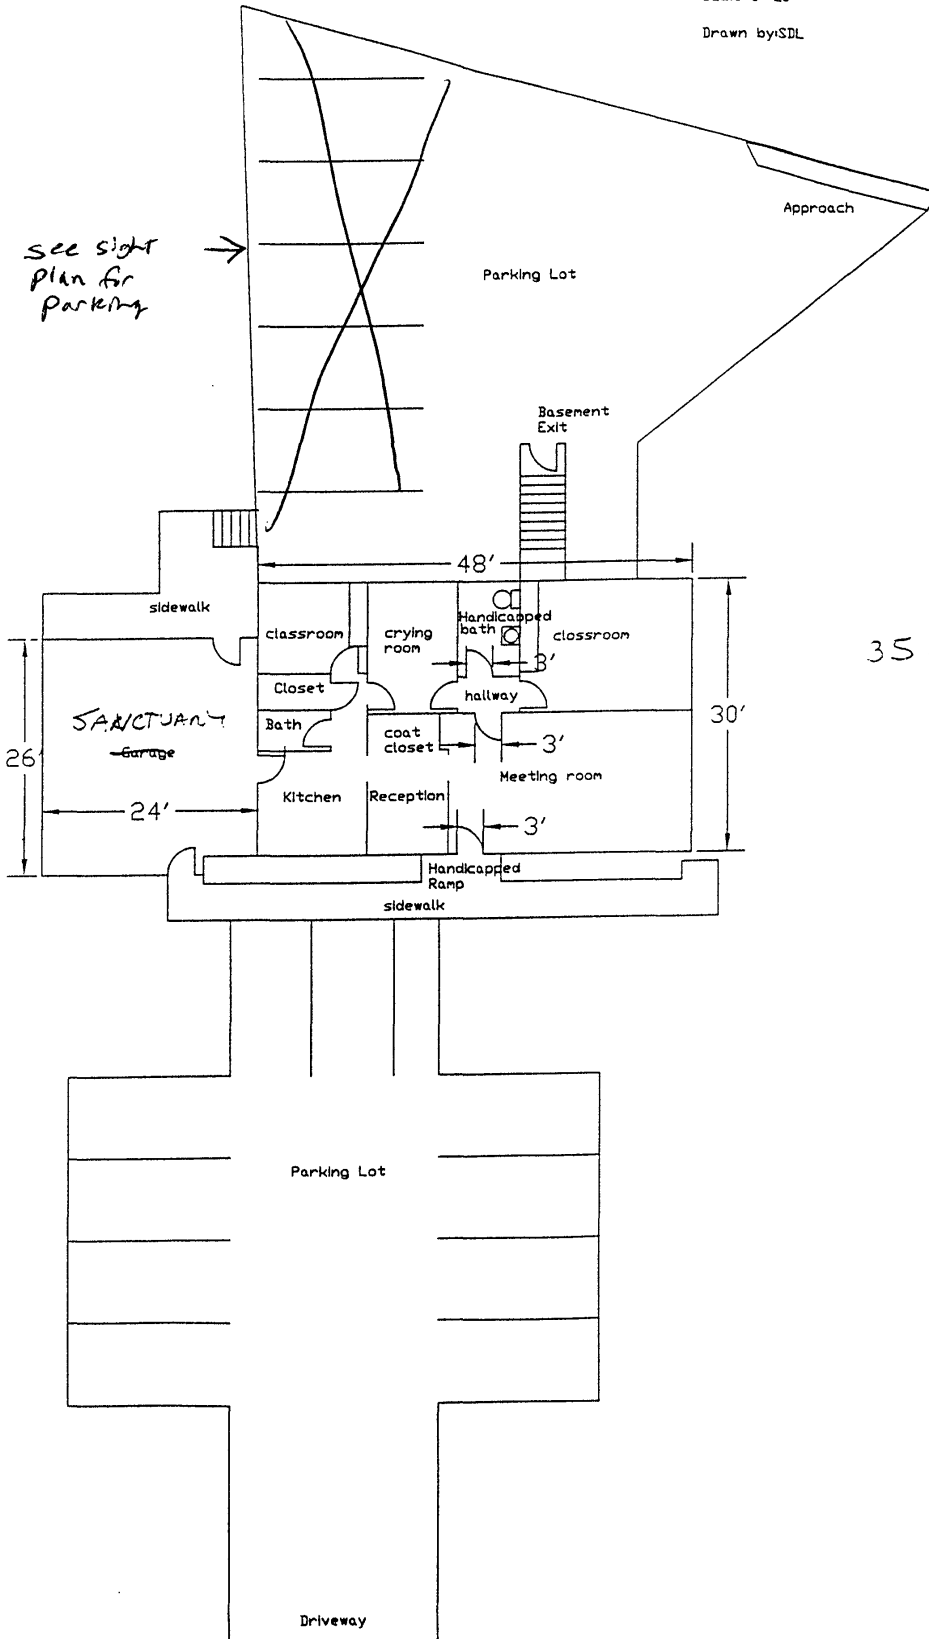

Kinney House Main Floor

Scale 1"=20'

Drawn by SDL

35 folding chairs in the Sanctuary

Basement