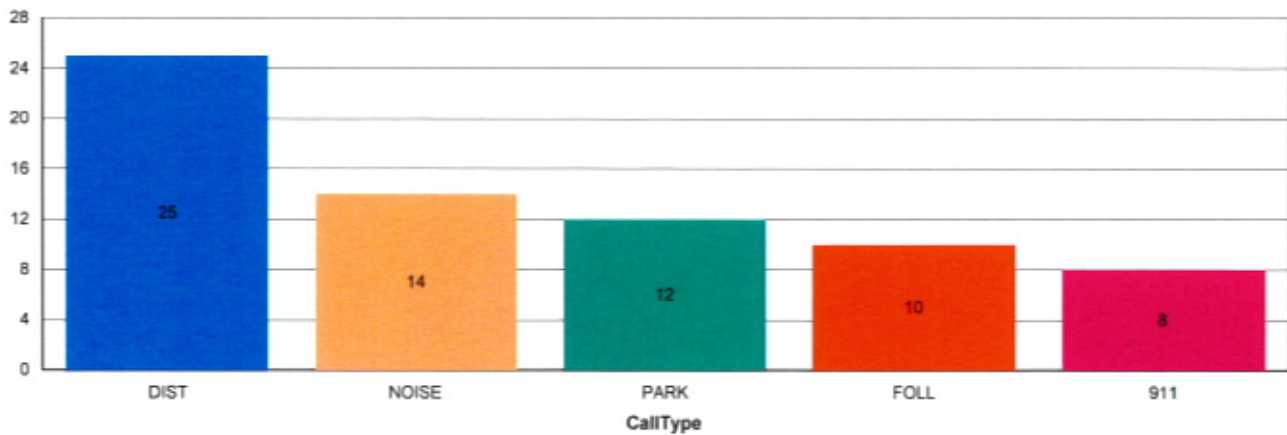

For MINNESOTA ESTATES

EAGLE RIDGE APTS

139

121 STUMER RD, # UNITS = 96

CALLS FOR SERVICE BY CALL TYPE

For EAGLE RIDGE APTS

VALLEY VIEW HIGHRISE

80

636 CATHEDRAL DR

CALLS FOR SERVICE BY CALL TYPE

For VALLEY VIEW HIGHRISE

PRAIRIE TREE APTS

42

4010 ELM AVE, # UNITS = 95

CALLS FOR SERVICE BY CALL TYPE

For PRAIRIE TREE APTS