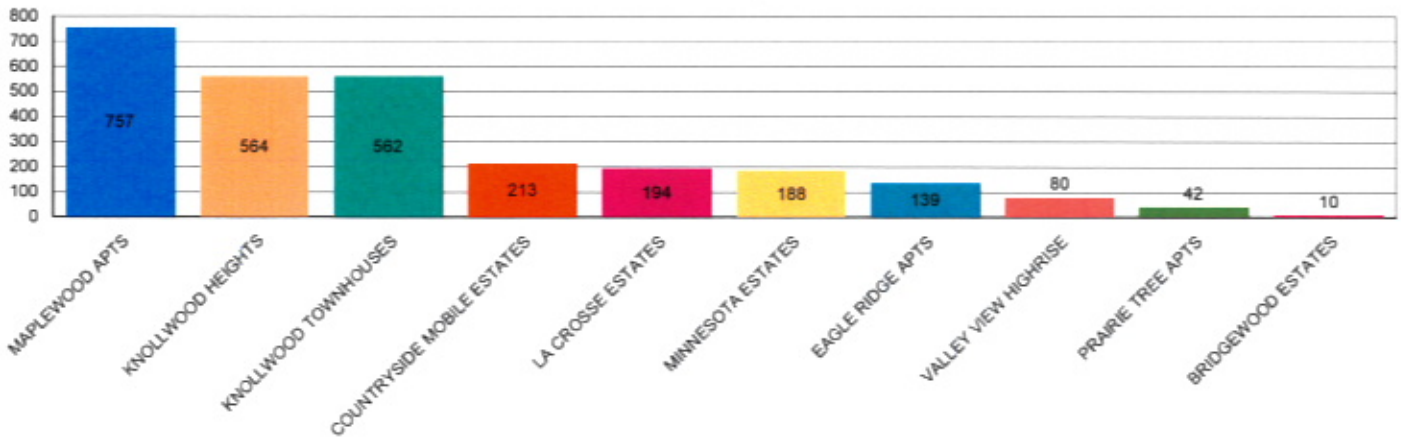

7 Major Crimes within 2/3 mile radius of Stumer Rd & Enchantment Rd

Crimes in Area for 2009 = 11

Vehicle Burglary	5	█
Aggravated Assault	1	
Attempted Murder	1	
1st Deg Burglary	1	
Possession Drugs	1	
Grand Theft	1	
Rape	1	

0 360 720 1,440 2,160 2,880 Feet

LOCATIONS WITH THE MOST CALLS FOR SERVICE

Jan 1 - Dec 31, 2009

MAPLEWOOD APTS

757

217 E KNOLLWOOD DR

CALLS FOR SERVICE BY CALL TYPE

For MAPLEWOOD APTS