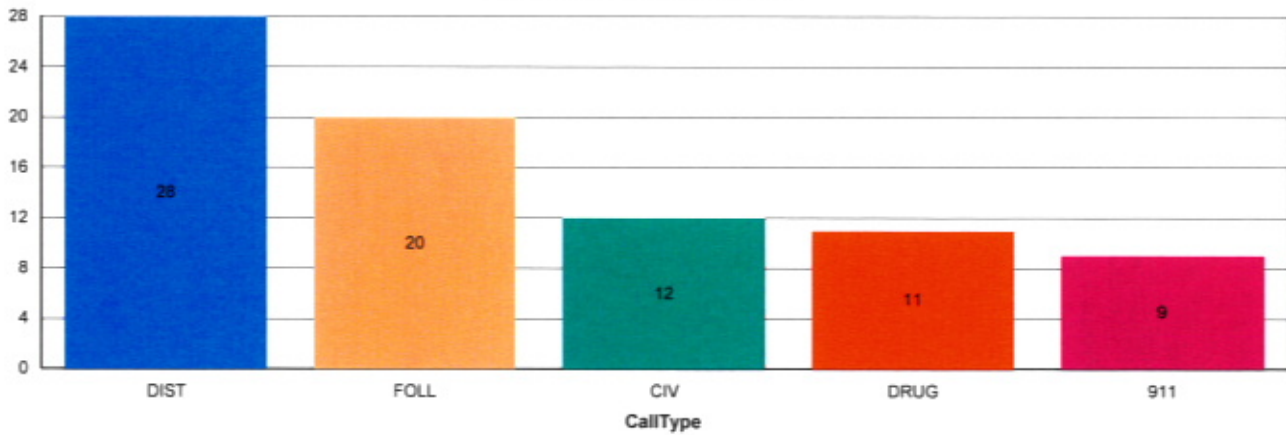

CALLS FOR SERVICE BY CALL TYPE

For LA CROSSE ESTATES