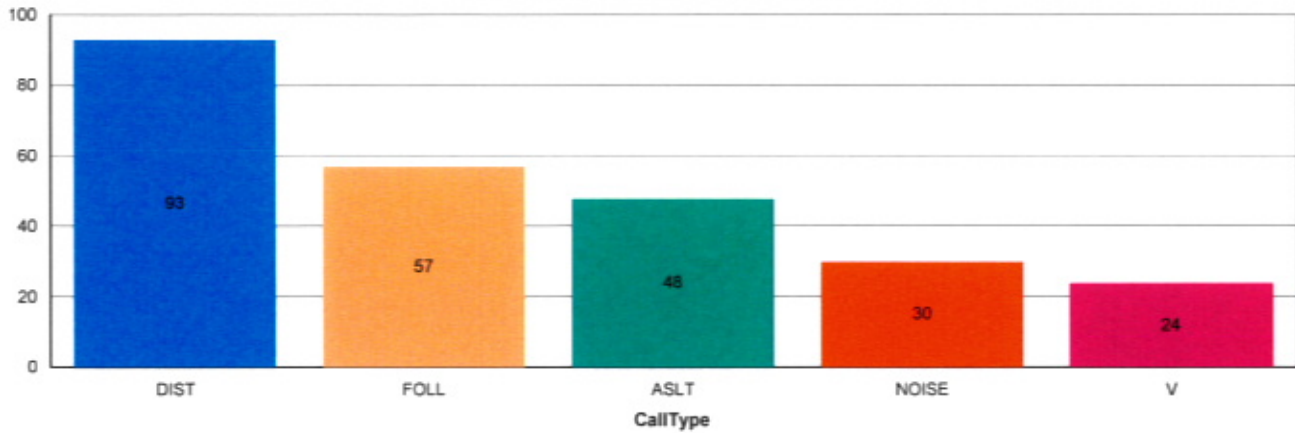

CALLS FOR SERVICE BY CALL TYPE

For KNOLLWOOD TOWNHOUSES