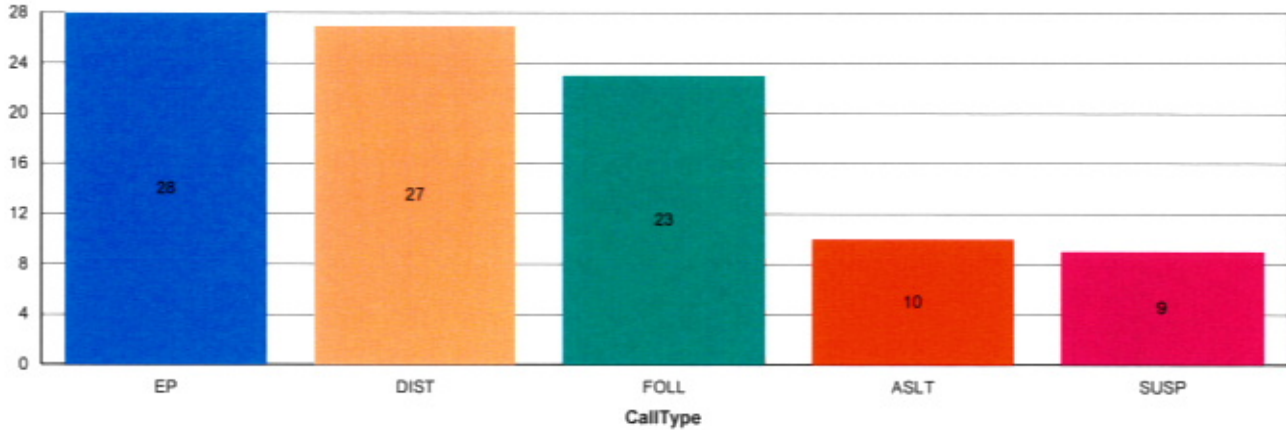

CALLS FOR SERVICE BY CALL TYPE

For KNOLLWOOD TOWNHOUSES

COUNTRYSIDE MOBILE ESTATES

213

1515 E SAINT PATRICK ST, # UNITS = 120+

CALLS FOR SERVICE BY CALL TYPE

For COUNTRYSIDE MOBILE ESTATES

LA CROSSE ESTATES