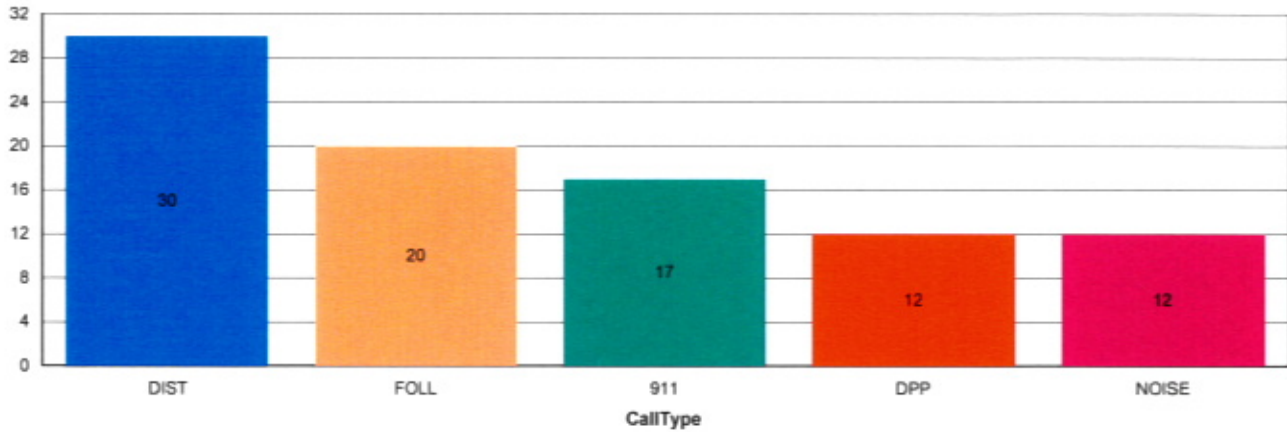

MINNESOTA ESTATES

188

809 E MINNESOTA, # UNITS = 96

CALLS FOR SERVICE BY CALL TYPE

For MINNESOTA ESTATES