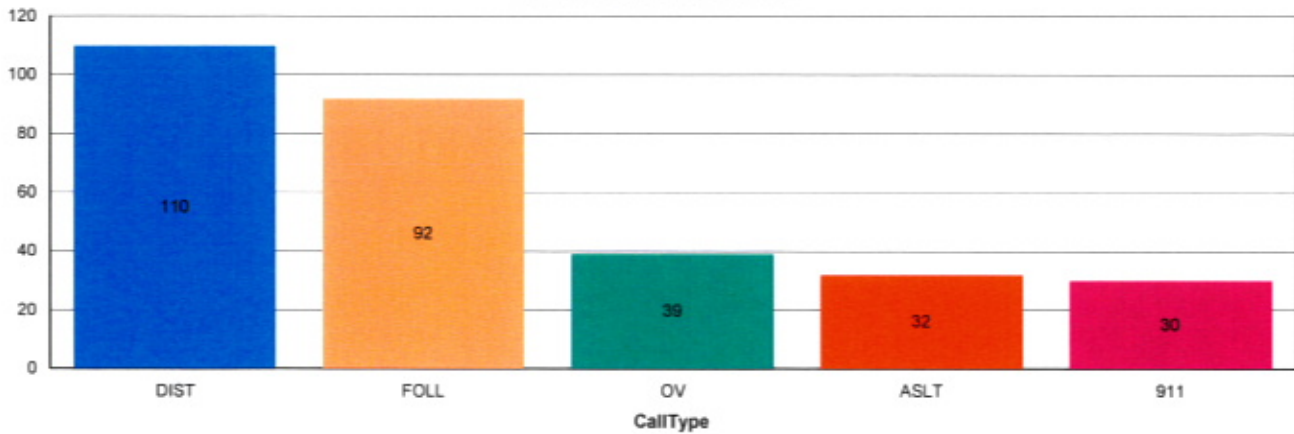

0 360 720 1,440 2,160 2,880 Feet

LOCATIONS WITH THE MOST CALLS FOR SERVICE

Jan 1 - Dec 31, 2009

MAPLEWOOD APTS

757

217 E KNOLLWOOD DR

CALLS FOR SERVICE BY CALL TYPE

For MAPLEWOOD APTS