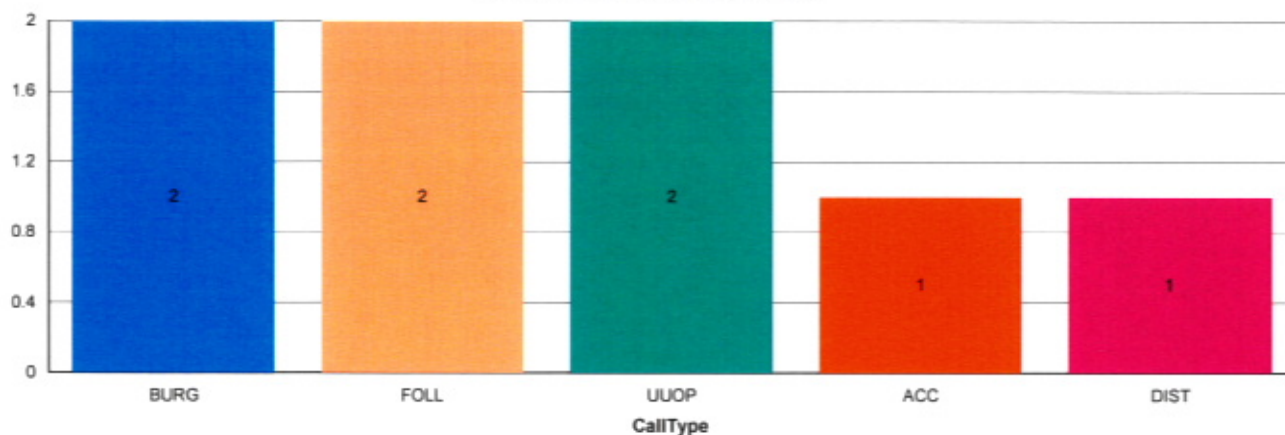

636 CATHEDRAL DR

CALLS FOR SERVICE BY CALL TYPE

For VALLEY VIEW HIGHRISE

PRAIRIE TREE APTS

42

4010 ELM AVE, # UNITS = 95

CALLS FOR SERVICE BY CALL TYPE

For PRAIRIE TREE APTS

BRIDGEWOOD ESTATES

10

415 E MINNESOTA, # UNITS = 144

CALLS FOR SERVICE BY CALL TYPE

For BRIDGEWOOD ESTATES

TOTAL NUMBER OF CALLS FOR SERVICE:

2,752