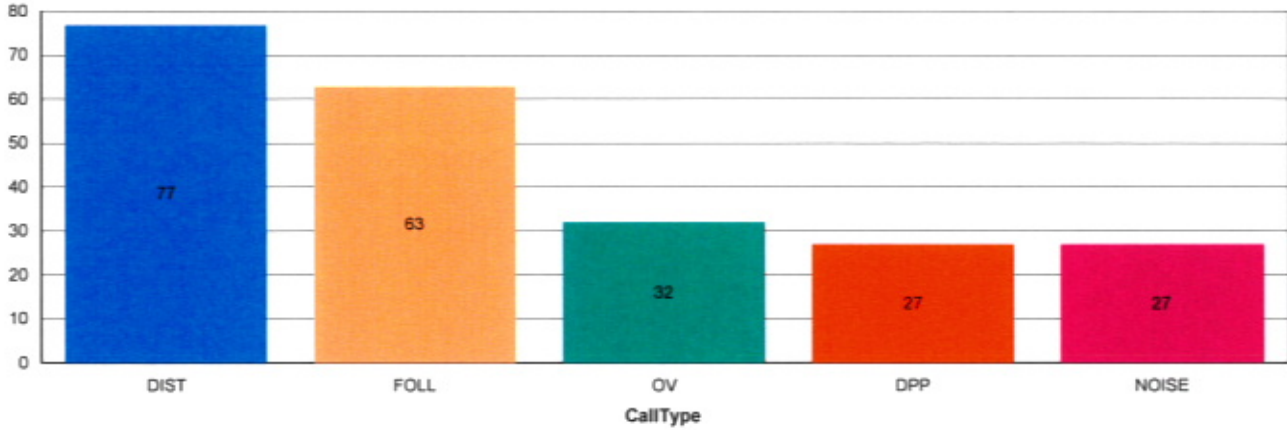

KNOLLWOOD HEIGHTS

564

100 SURFWOOD DR # 13, # UNITS = 84

CALLS FOR SERVICE BY CALL TYPE

For KNOLLWOOD HEIGHTS