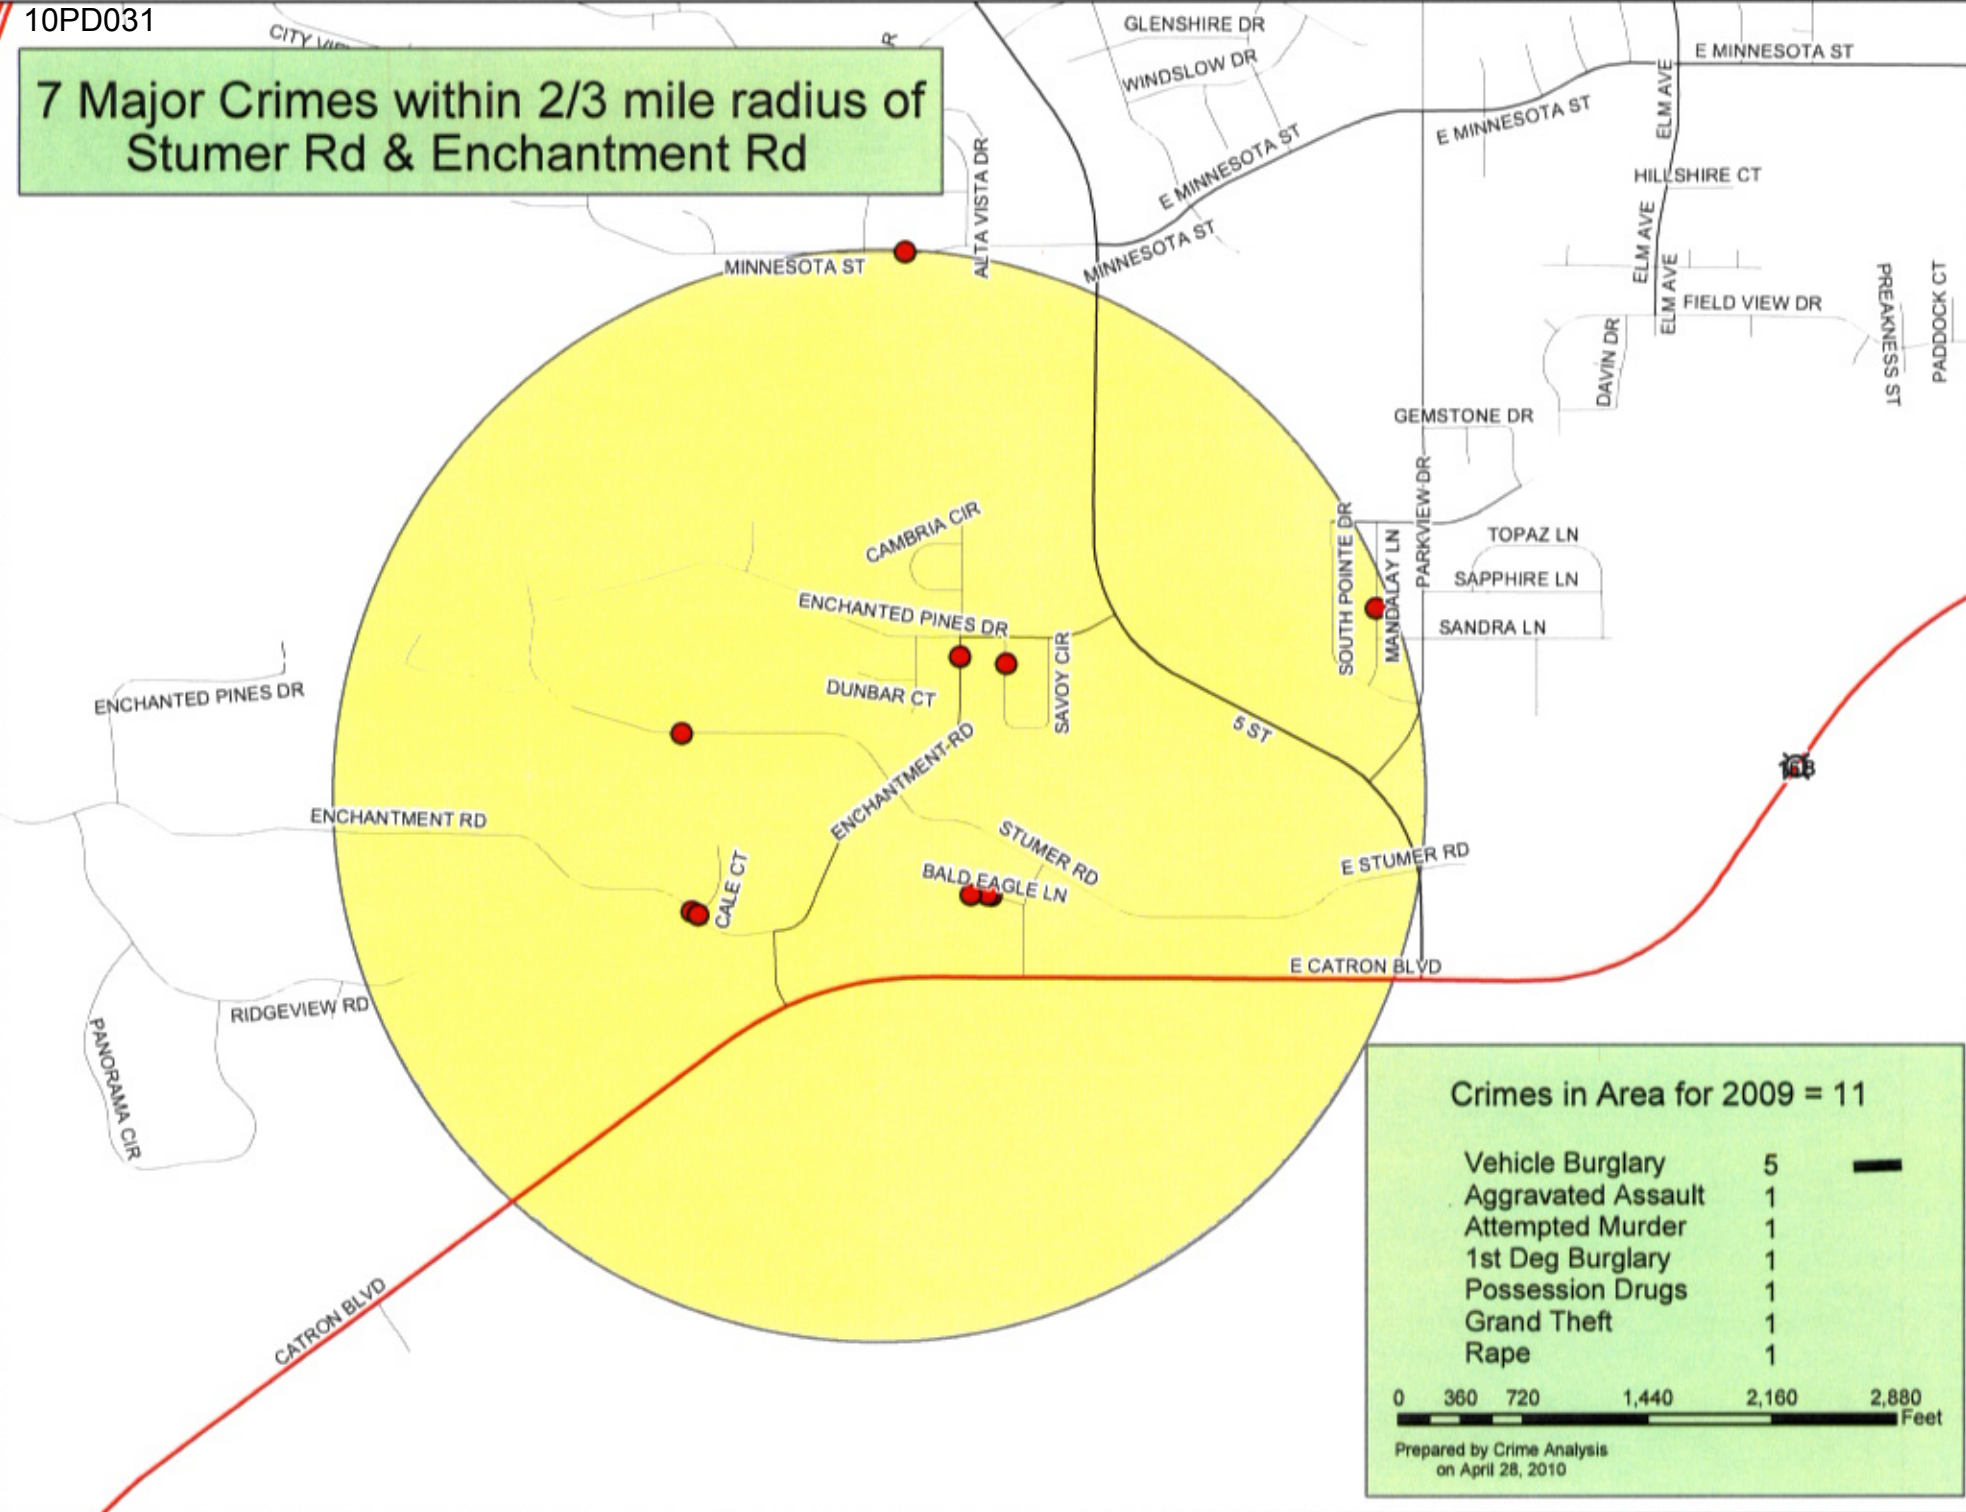

7 Major Crimes within 2/3 mile radius of Stumer Rd & Enchantment Rd

Crimes in Area for 2009 = 11

Vehicle Burglary	5	█
Aggravated Assault	1	
Attempted Murder	1	
1st Deg Burglary	1	
Possession Drugs	1	
Grand Theft	1	
Rape	1	