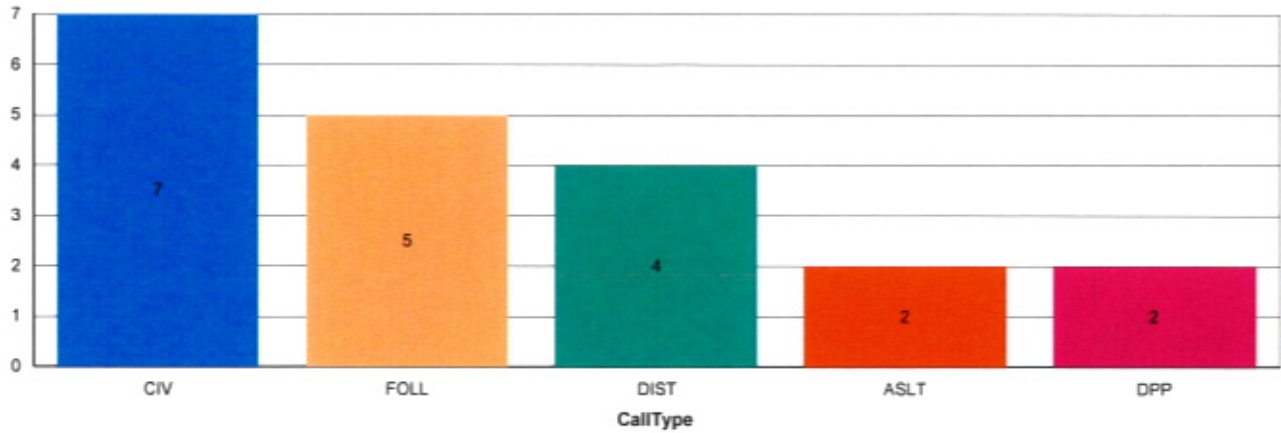

636 CATHEDRAL DR

CALLS FOR SERVICE BY CALL TYPE

For VALLEY VIEW HIGHRISE

PRAIRIE TREE APTS

42

4010 ELM AVE, # UNITS = 95

CALLS FOR SERVICE BY CALL TYPE

For PRAIRIE TREE APTS

BRIDGEWOOD ESTATES

10

415 E MINNESOTA, # UNITS = 144

CALLS FOR SERVICE BY CALL TYPE

For BRIDGEWOOD ESTATES

TOTAL NUMBER OF CALLS FOR SERVICE:

2,752