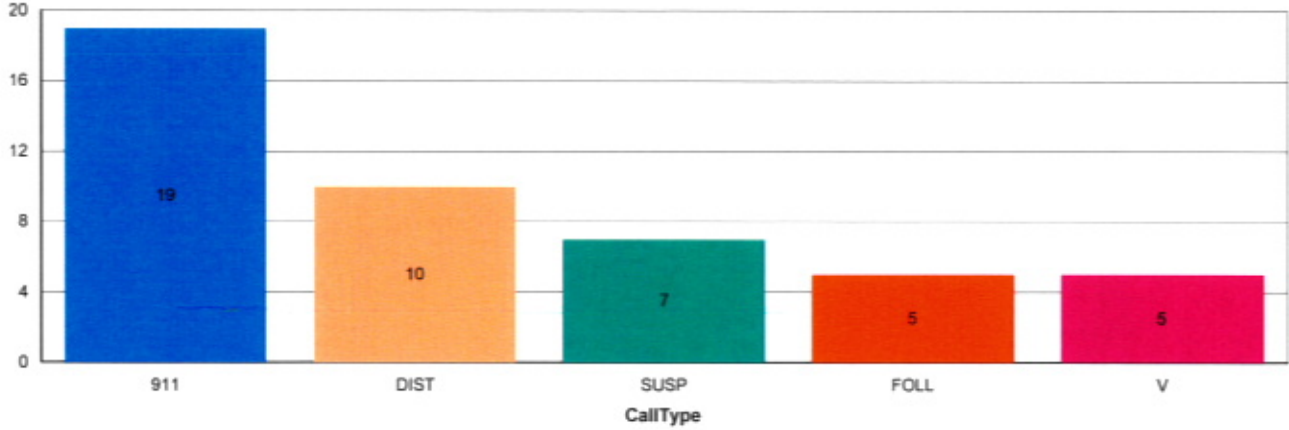

For MINNESOTA ESTATES

EAGLE RIDGE APTS

139

121 STUMER RD, # UNITS = 96

CALLS FOR SERVICE BY CALL TYPE

For EAGLE RIDGE APTS

VALLEY VIEW HIGHRISE

80

636 CATHEDRAL DR

CALLS FOR SERVICE BY CALL TYPE

For VALLEY VIEW HIGHRISE

PRAIRIE TREE APTS

42

4010 ELM AVE, # UNITS = 95

CALLS FOR SERVICE BY CALL TYPE

For PRAIRIE TREE APTS