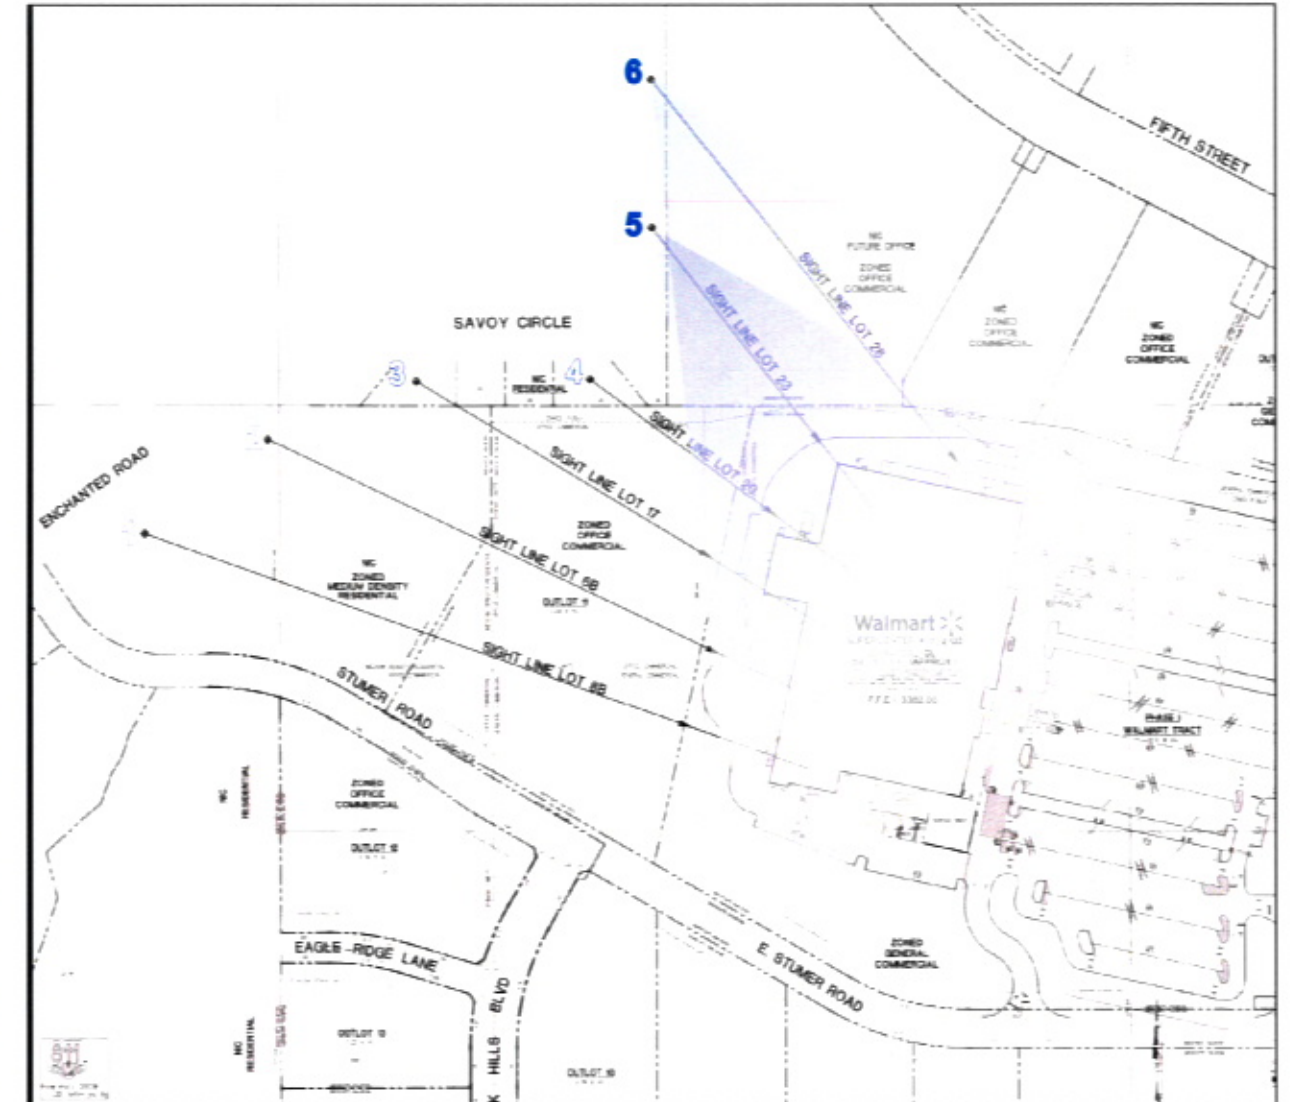

9. Sight Line From Intersection of Enchanted Pines DR. & Enchantment RD

1. Sight Line Lot 8B

2. Sight Line Lot 6B

Note: Trees are an approximation of mature height and growth. Perspective views are at eye level per diagrammed sight lines.

3. Sight Line Lot 17

4. Sight Line Lot 20

Note: Trees are an approximation of mature height and growth. Perspective views are at eye level per diagramed sight lines.

5. Sight Line Lot 23

6. Sight Line Lot 26

Note: Trees are an approximation of mature height and growth. Perspective views are at eye level per diagramed sight lines.

7. Sight Line 1

8. Sight Line 4

Note: Trees are an approximation of mature height and growth. Perspective views are at eye level per diagramed sight lines.

6. Sight Line Lot 26

6. Sight Line Lot 26 – Night Rendering

Note: Trees are an approximation of mature height and growth. Perspective views are at eye level per diagramed sight lines.