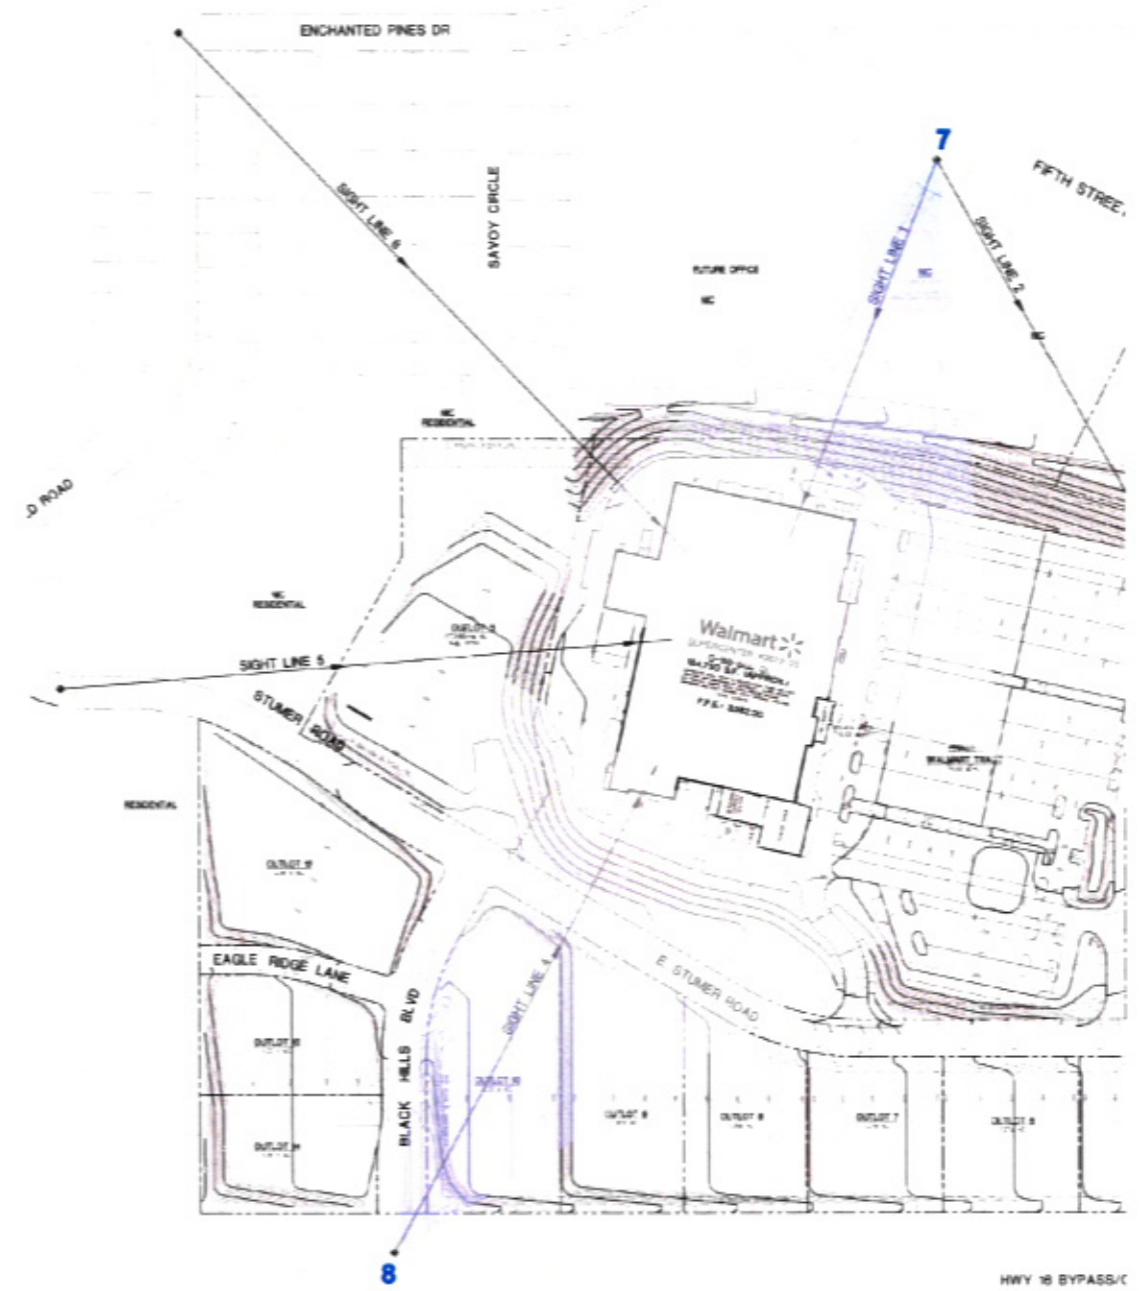

5. Sight Line Lot 23

6. Sight Line Lot 26

Note: Trees are an approximation of planted height and . Perspective views are at eye level per diagramed sight lines.

7. Sight Line 1

8. Sight Line 4

Note: Trees are an approximation of planted height and . Perspective views are at eye level per diagramed sight lines.

3. Sight Line Lot 17

4. Sight Line Lot 20

Note: Trees are an approximation of mature height and growth. Perspective views are at eye level per diagramed sight lines.

5. Sight Line Lot 23

6. Sight Line Lot 26

Note: Trees are an approximation of mature height and growth. Perspective views are at eye level per diagramed sight lines.

7. Sight Line 1

8. Sight Line 4

Note: Trees are an approximation of mature height and growth. Perspective views are at eye level per diagramed sight lines.

6. Sight Line Lot 26

6. Sight Line Lot 26 – Night Rendering

Note: Trees are an approximation of mature height and growth. Perspective views are at eye level per diagramed sight lines.