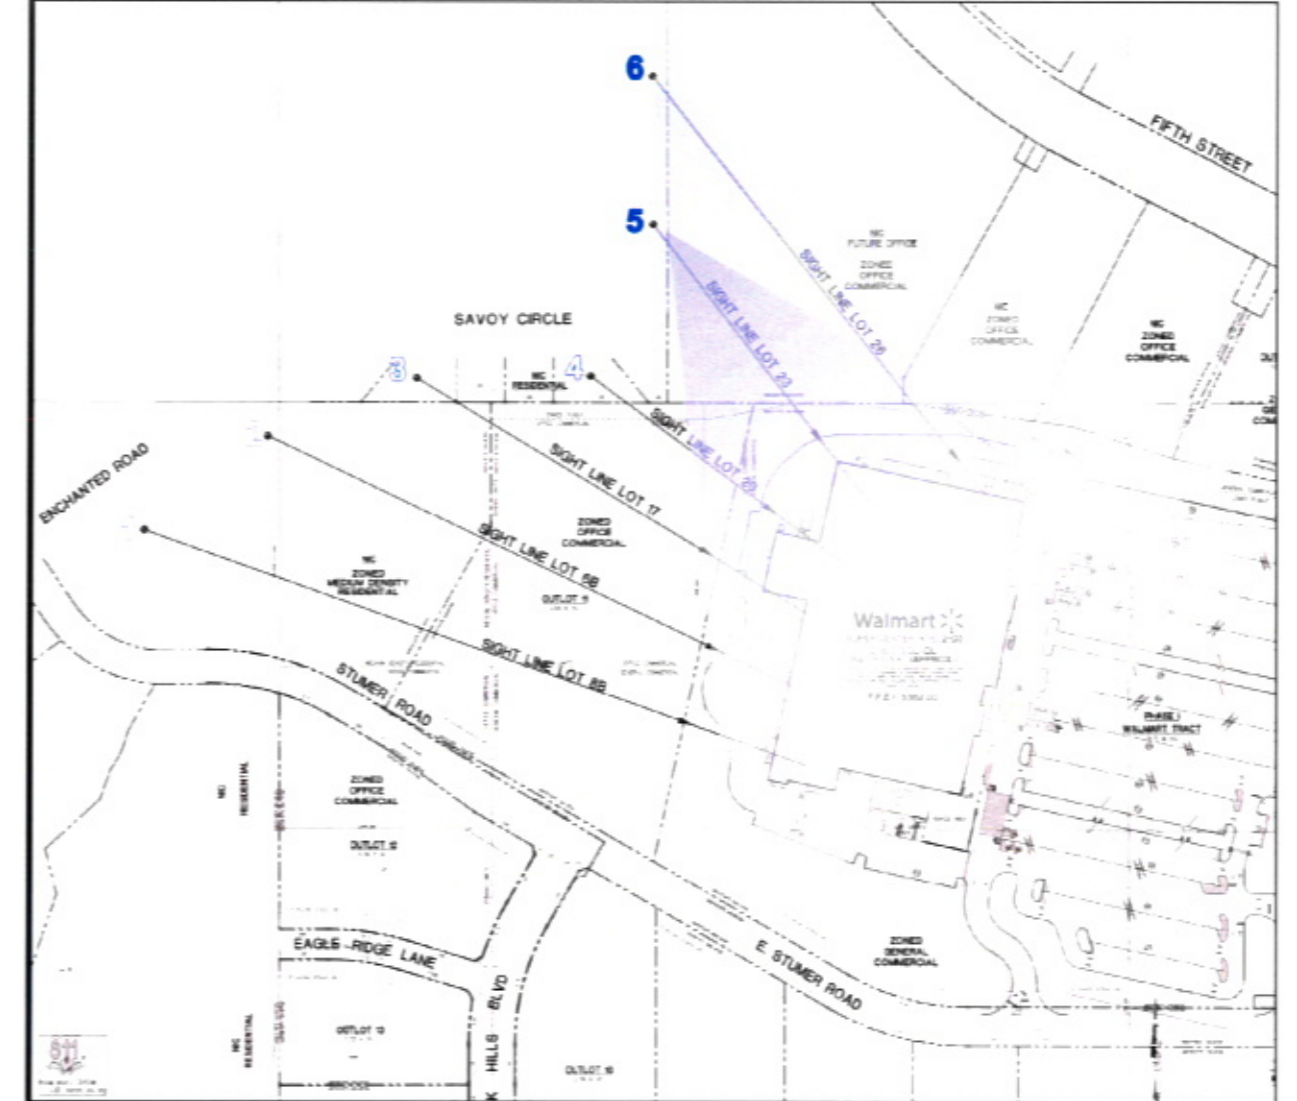

1. Sight Line Lot 8B

2. Sight Line Lot 6B

Note: Trees are an approximation of planted height and . Perspective views are at eye level per diagramed sight lines.

3. Sight Line Lot 17

4. Sight Line Lot 20

Note: Trees are an approximation of planted height and . Perspective views are at eye level per diagramed sight lines.

5. Sight Line Lot 23

6. Sight Line Lot 26

Note: Trees are an approximation of planted height and . Perspective views are at eye level per diagramed sight lines.

7. Sight Line 1

8. Sight Line 4

Note: Trees are an approximation of planted height and . Perspective views are at eye level per diagramed sight lines.

9. Sight Line From Intersection of Enchanted Pines DR. & Enchantment RD

1. Sight Line Lot 8B

2. Sight Line Lot 6B

Note: Trees are an approximation of mature height and growth. Perspective views are at eye level per diagrammed sight lines.

3. Sight Line Lot 17

4. Sight Line Lot 20

Note: Trees are an approximation of mature height and growth. Perspective views are at eye level per diagramed sight lines.

5. Sight Line Lot 23

6. Sight Line Lot 26