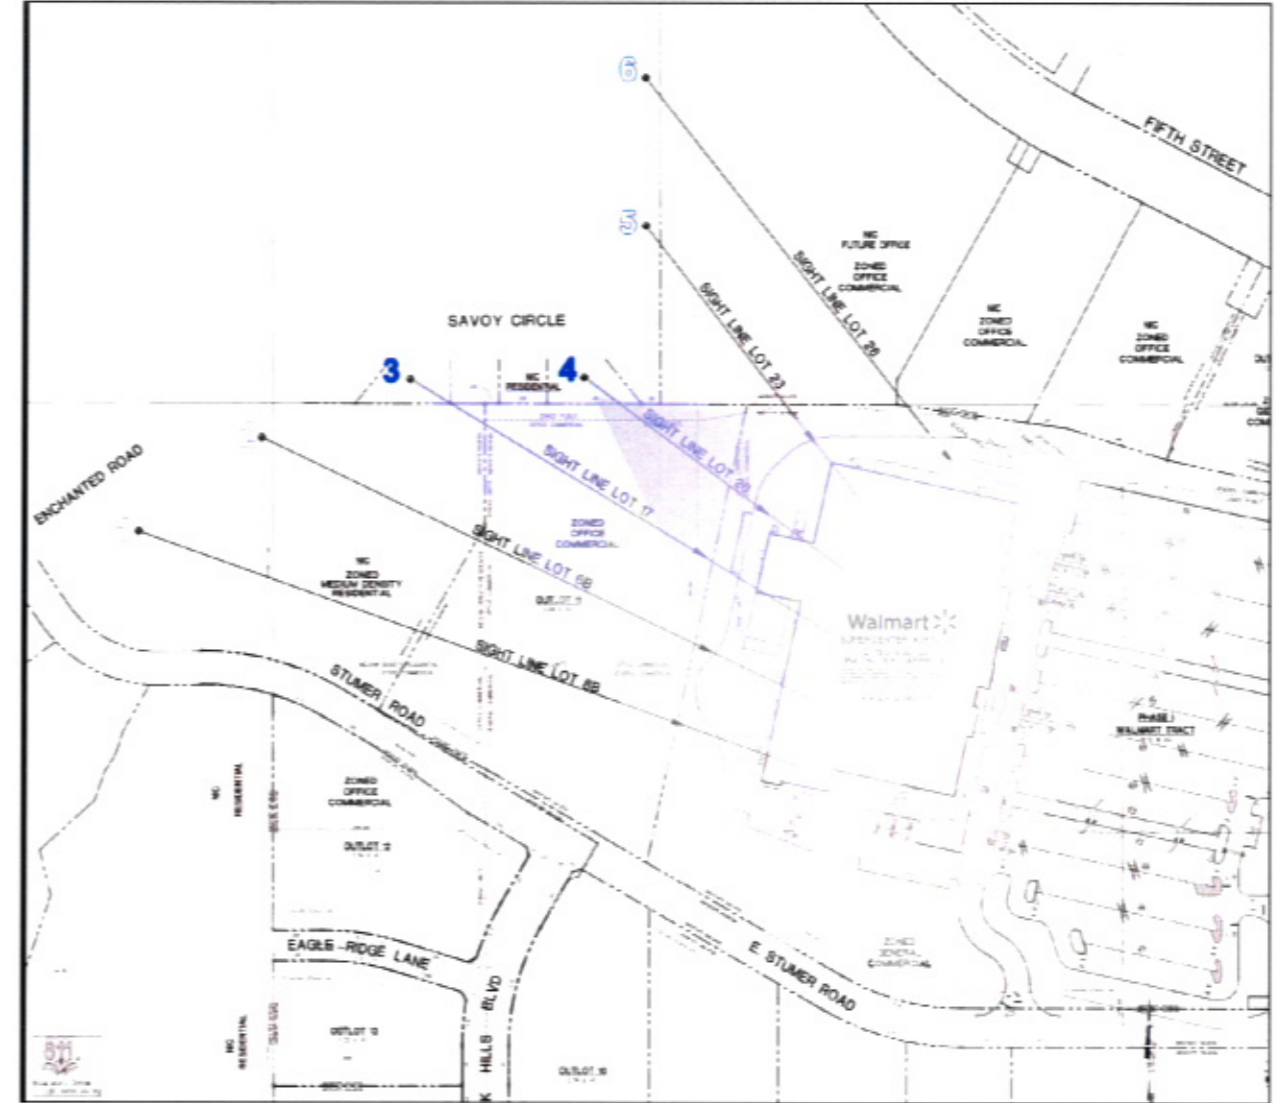

1. Sight Line Lot 8B

2. Sight Line Lot 6B

Note: Trees are an approximation of planted height and . Perspective views are at eye level per diagramed sight lines.

3. Sight Line Lot 17

4. Sight Line Lot 20

Note: Trees are an approximation of planted height and . Perspective views are at eye level per diagramed sight lines.

5. Sight Line Lot 23

6. Sight Line Lot 26

Note: Trees are an approximation of planted height and . Perspective views are at eye level per diagramed sight lines.

7. Sight Line 1

8. Sight Line 4

Note: Trees are an approximation of planted height and . Perspective views are at eye level per diagramed sight lines.

9. Sight Line From Intersection of Enchanted Pines DR. & Enchantment RD

1. Sight Line Lot 8B

2. Sight Line Lot 6B

Note: Trees are an approximation of mature height and growth. Perspective views are at eye level per diagrammed sight lines.

3. Sight Line Lot 17

4. Sight Line Lot 20

Note: Trees are an approximation of mature height and growth. Perspective views are at eye level per diagramed sight lines.

5. Sight Line Lot 23

6. Sight Line Lot 26