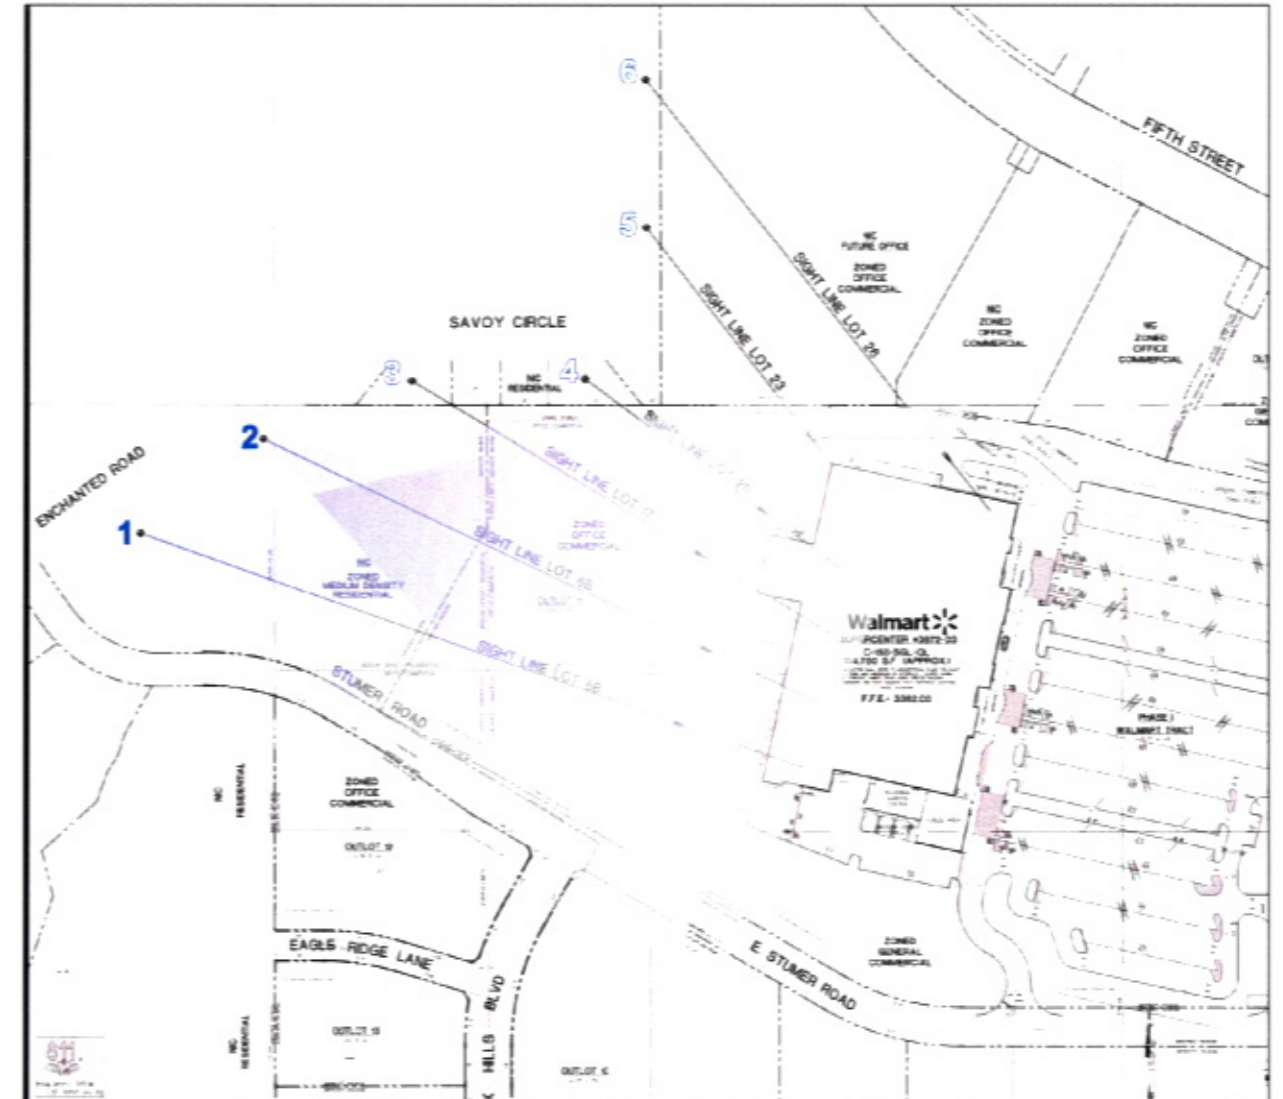

5. Sight Line Lot 23

6. Sight Line Lot 26

Note: Trees are an approximation of planted height and . Perspective views are at eye level per diagramed sight lines.

7. Sight Line 1

8. Sight Line 4

Note: Trees are an approximation of planted height and . Perspective views are at eye level per diagramed sight lines.

9. Sight Line From Intersection of Enchanted Pines DR. & Enchantment RD

1. Sight Line Lot 8B

2. Sight Line Lot 6B

Note: Trees are an approximation of mature height and growth. Perspective views are at eye level per diagrammed sight lines.

3. Sight Line Lot 17

4. Sight Line Lot 20

Note: Trees are an approximation of mature height and growth. Perspective views are at eye level per diagramed sight lines.

5. Sight Line Lot 23

6. Sight Line Lot 26

Note: Trees are an approximation of mature height and growth. Perspective views are at eye level per diagramed sight lines.

7. Sight Line 1

8. Sight Line 4

Note: Trees are an approximation of mature height and growth. Perspective views are at eye level per diagramed sight lines.