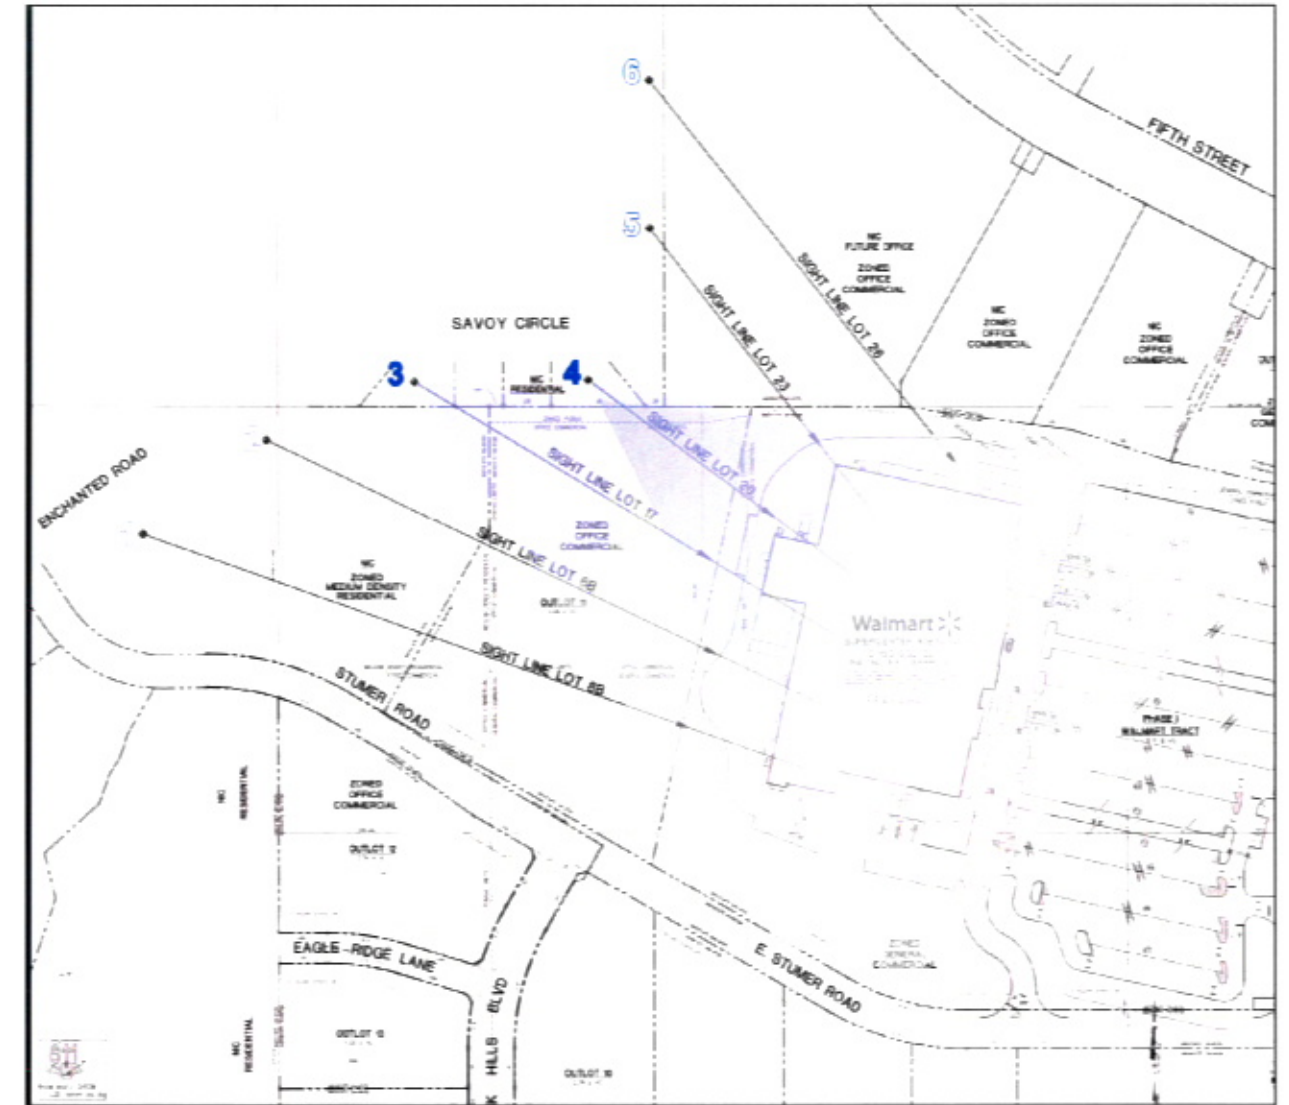

5. Sight Line Lot 23

6. Sight Line Lot 26

Note: Trees are an approximation of planted height and . Perspective views are at eye level per diagramed sight lines.

7. Sight Line 1

8. Sight Line 4

Note: Trees are an approximation of planted height and . Perspective views are at eye level per diagramed sight lines.

9. Sight Line From Intersection of Enchanted Pines DR. & Enchantment RD

1. Sight Line Lot 8B

2. Sight Line Lot 6B

Note: Trees are an approximation of mature height and growth. Perspective views are at eye level per diagrammed sight lines.

3. Sight Line Lot 17

4. Sight Line Lot 20

Note: Trees are an approximation of mature height and growth. Perspective views are at eye level per diagramed sight lines.

5. Sight Line Lot 23

6. Sight Line Lot 26

Note: Trees are an approximation of mature height and growth. Perspective views are at eye level per diagramed sight lines.

7. Sight Line 1

8. Sight Line 4

Note: Trees are an approximation of mature height and growth. Perspective views are at eye level per diagramed sight lines.