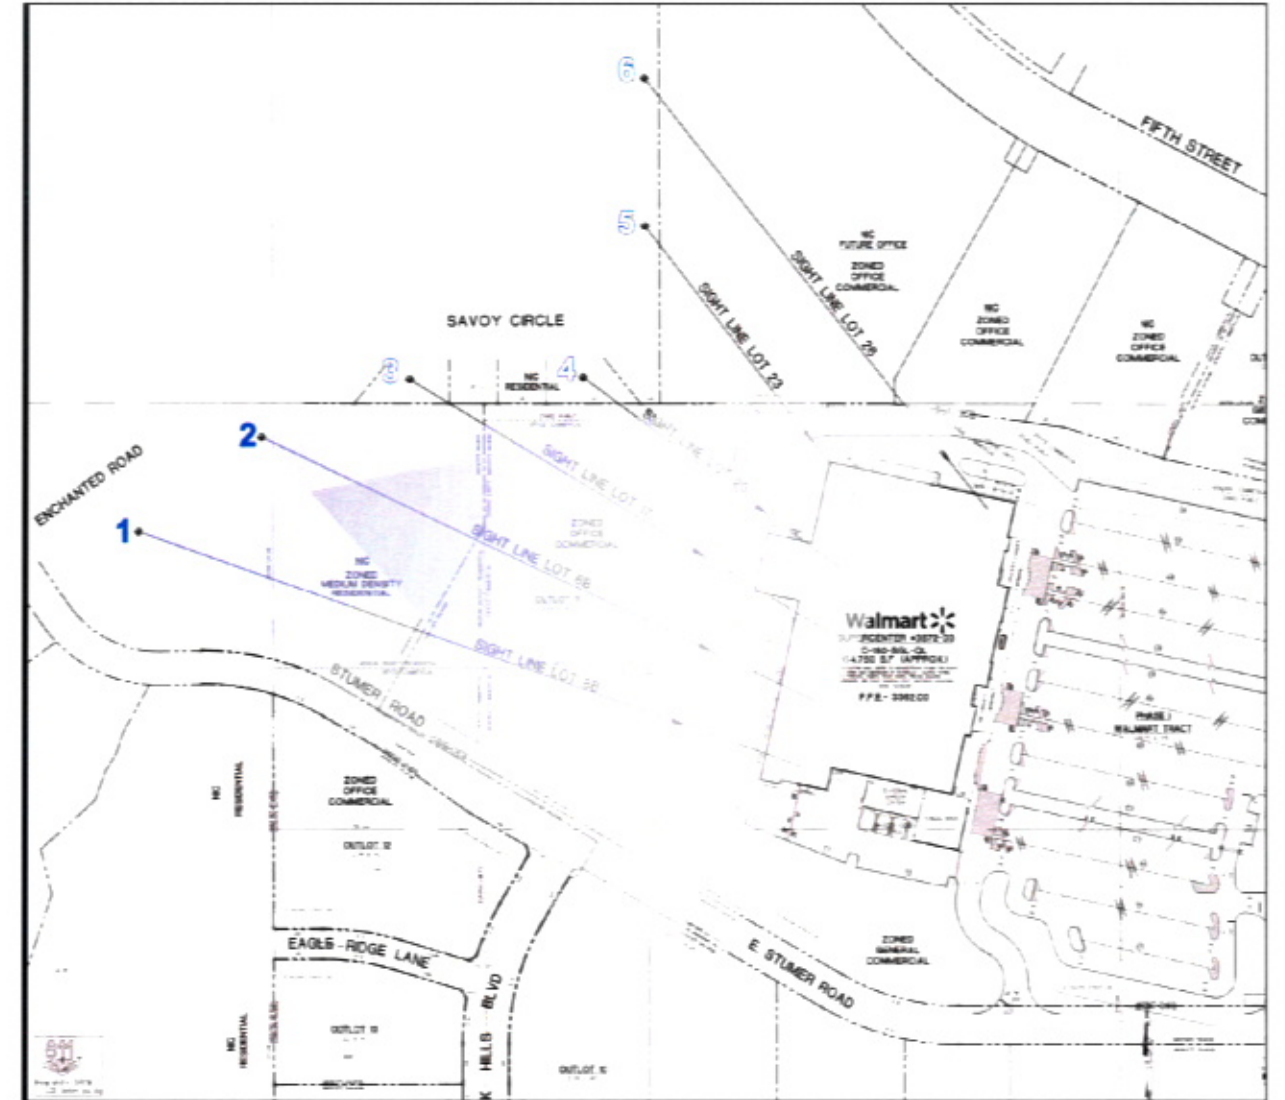

1. Sight Line Lot 8B

2. Sight Line Lot 6B

Note: Trees are an approximation of planted height and . Perspective views are at eye level per diagramed sight lines.

3. Sight Line Lot 17

4. Sight Line Lot 20

Note: Trees are an approximation of planted height and . Perspective views are at eye level per diagramed sight lines.

5. Sight Line Lot 23

6. Sight Line Lot 26

Note: Trees are an approximation of planted height and . Perspective views are at eye level per diagramed sight lines.

7. Sight Line 1

8. Sight Line 4

Note: Trees are an approximation of planted height and . Perspective views are at eye level per diagramed sight lines.

9. Sight Line From Intersection of Enchanted Pines DR. & Enchantment RD

1. Sight Line Lot 8B

2. Sight Line Lot 6B

Note: Trees are an approximation of mature height and growth. Perspective views are at eye level per diagrammed sight lines.

3. Sight Line Lot 17

4. Sight Line Lot 20

Note: Trees are an approximation of mature height and growth. Perspective views are at eye level per diagramed sight lines.

5. Sight Line Lot 23

6. Sight Line Lot 26