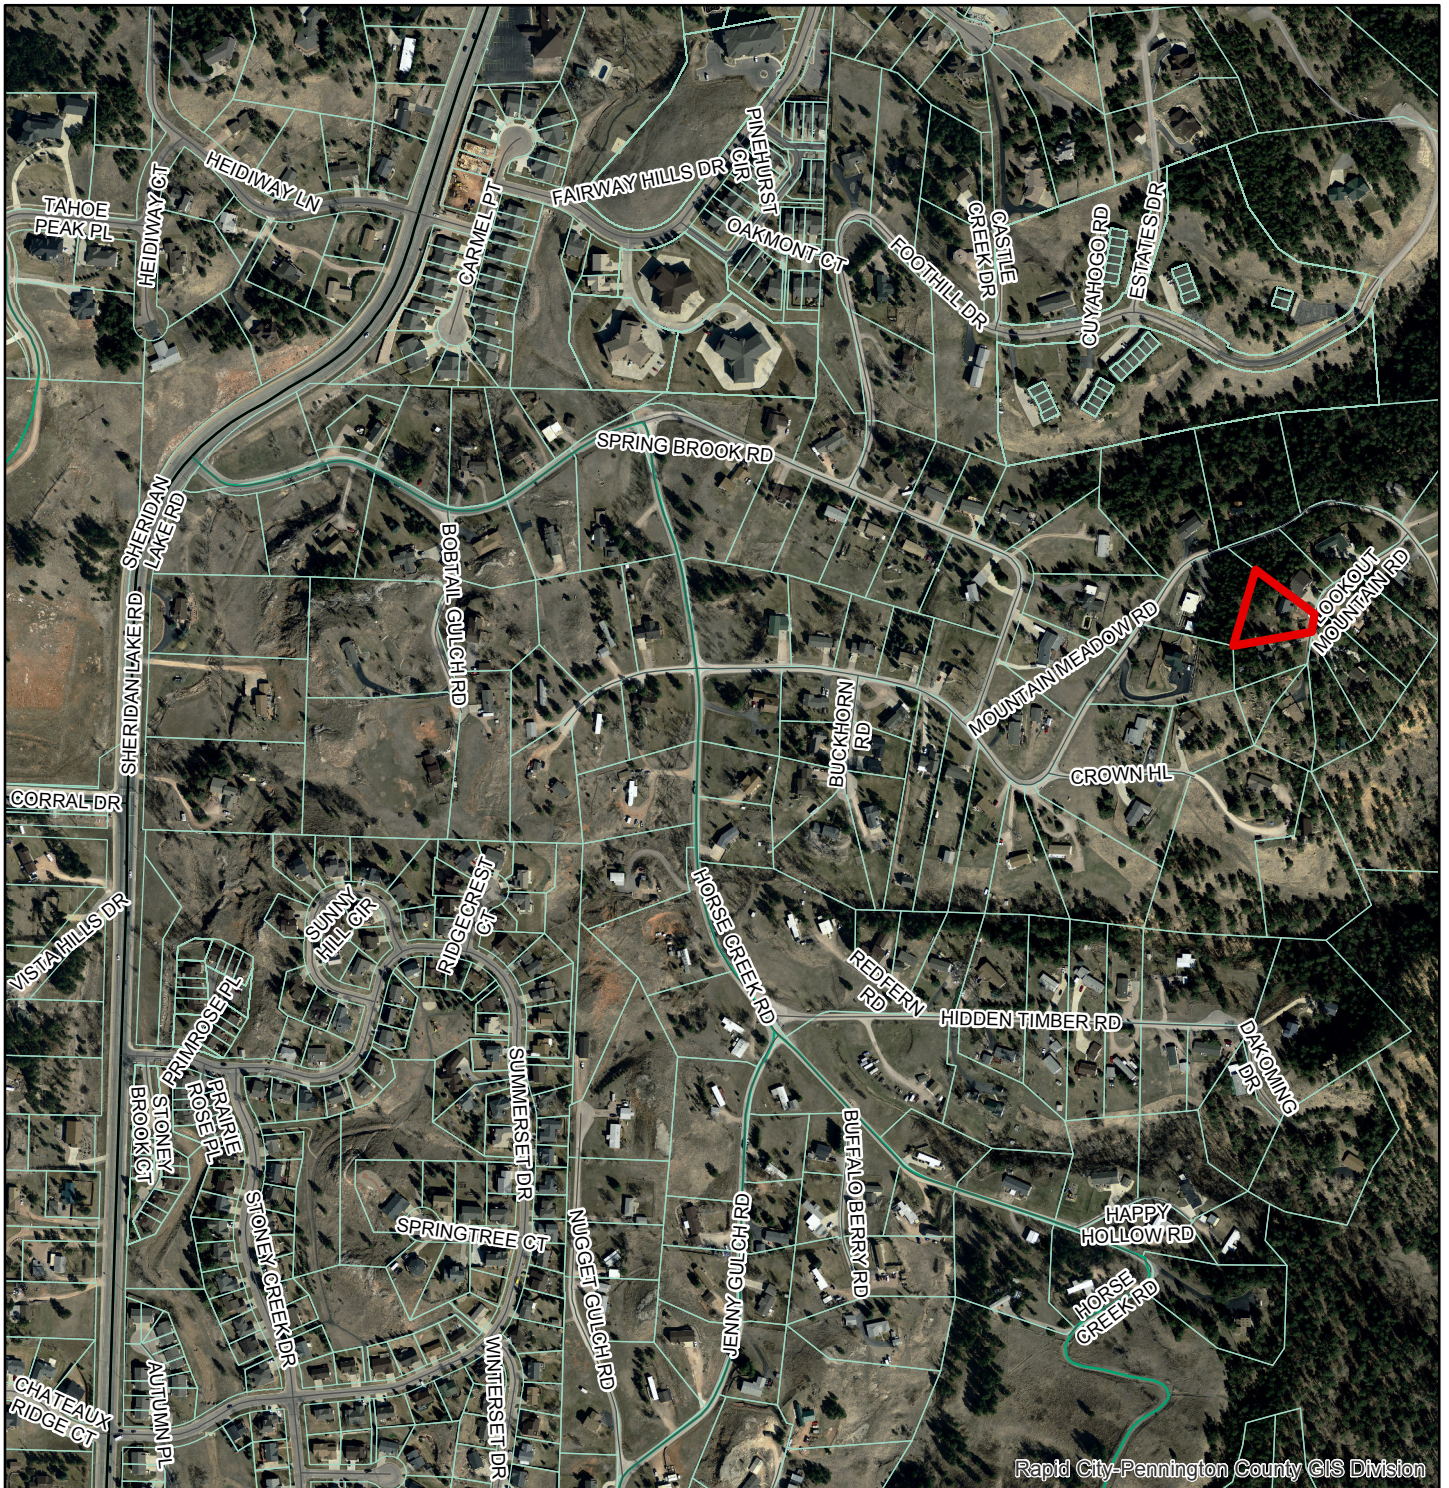

Project Location Map

Sidewalk Variance Request for
4511 Lookout Mountain Road
Rapid City, South Dakota