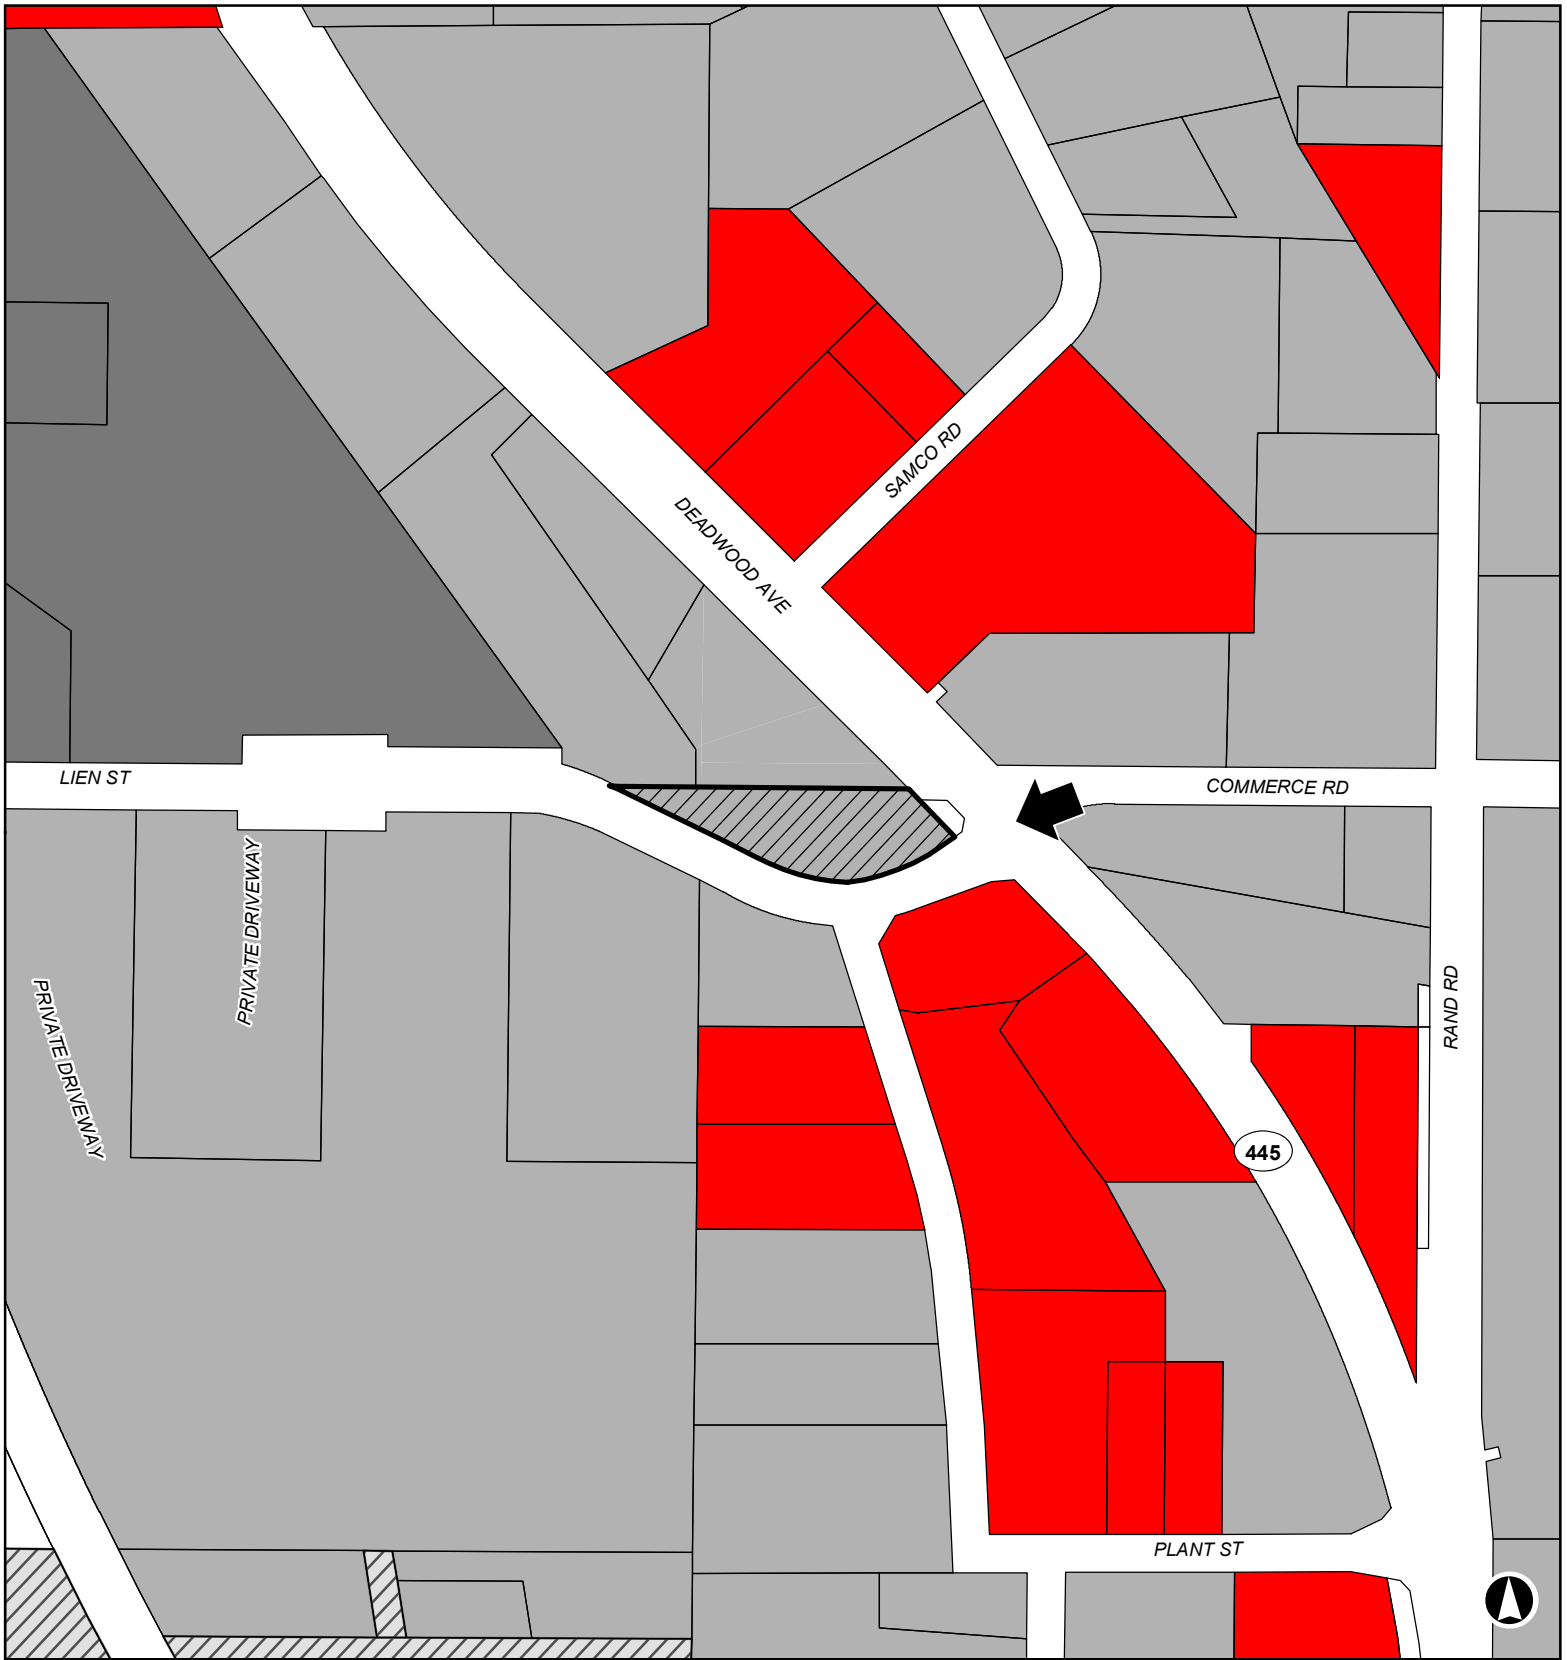

15VR001

Northwest corner of Deadwood Ave and Lien St intersection

Rapid City Zoning

 Subject Property	 General Commercial	 Heavy Industrial	 Light Industrial	 Cement Plant	 Rapid City Limits
--	--	--	--	--	--