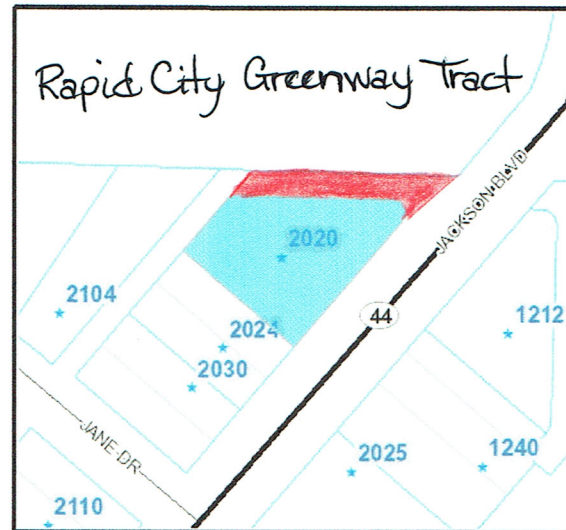

# Rapid City-Pennington County Parcel Report

Parcel ID: 3703426009

Report generated 03/21/2014 4:44:26 PM

Parcel location within Pennington County

Parcel highlighted in blue

## Parcel Information

**PIN:** 3703426009

**Tax ID:** 36715

**Property Address:** 2020 JACKSON BLVD

**Owner Name:** VSADD HOLDINGSLLC

**Second Name:**

**Mailing Address:** 7988 JASMINE LN

**Mailing City:** RAPID CITY

**Mailing State:** SD

**Zip Code:** 57702

**Acres:** 0.49

**Land Value:** 214000

**Non-ag Structure Value:** 441300

**Legal:** LOT 5

**Block:** 2

**Subdivision:** RAPID RIVER SUBD