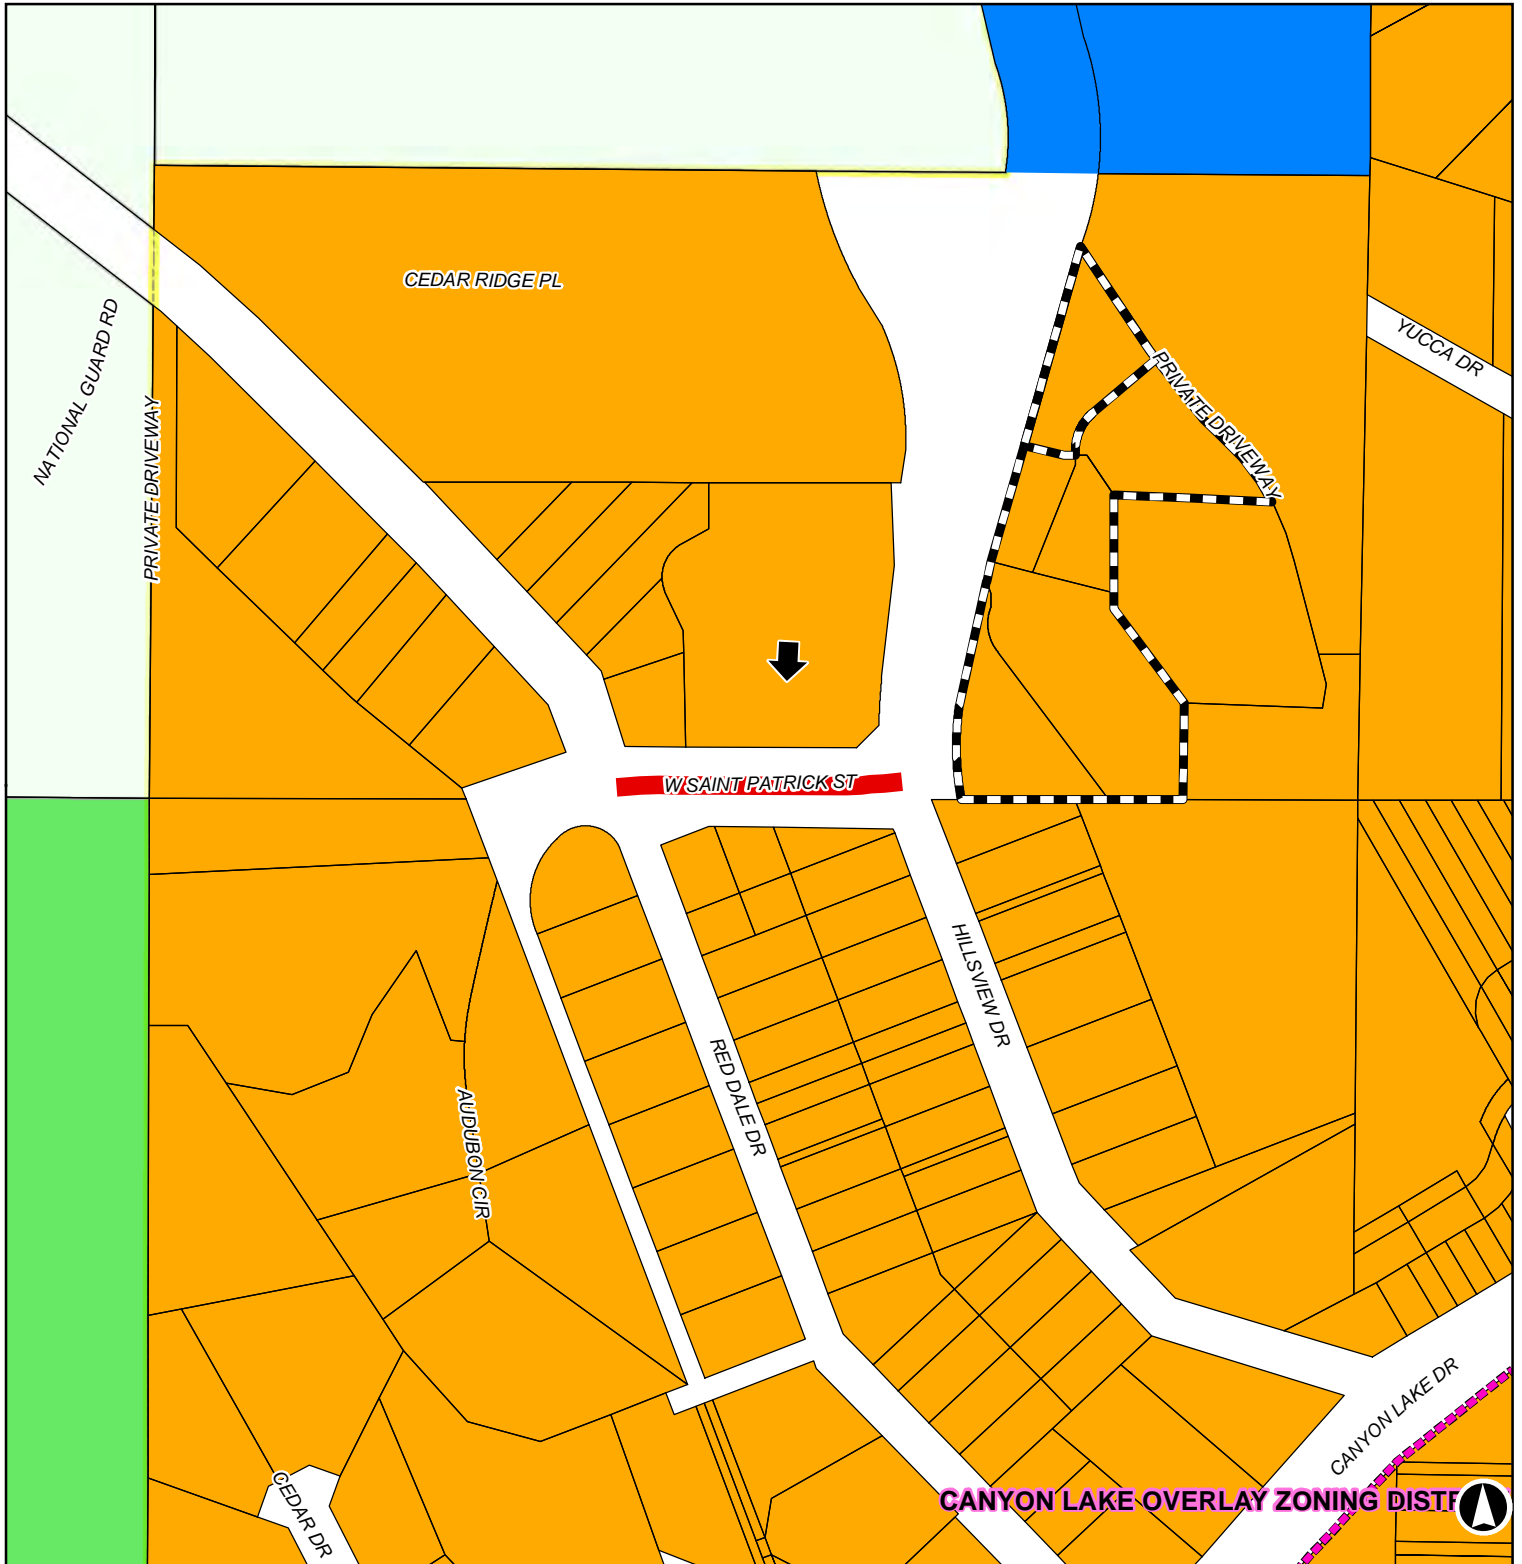

14RD001  
 West St. Patrick Street  
 between Red Dale Drive and Hillsvie Drive

**Rapid City / Pennington County Zoning**

	Subject Road		Overlay District		Medium Density Residential		Rapid City Limits		General Ag. District, PC
	Planned Development		Public		Limited Ag., PC				