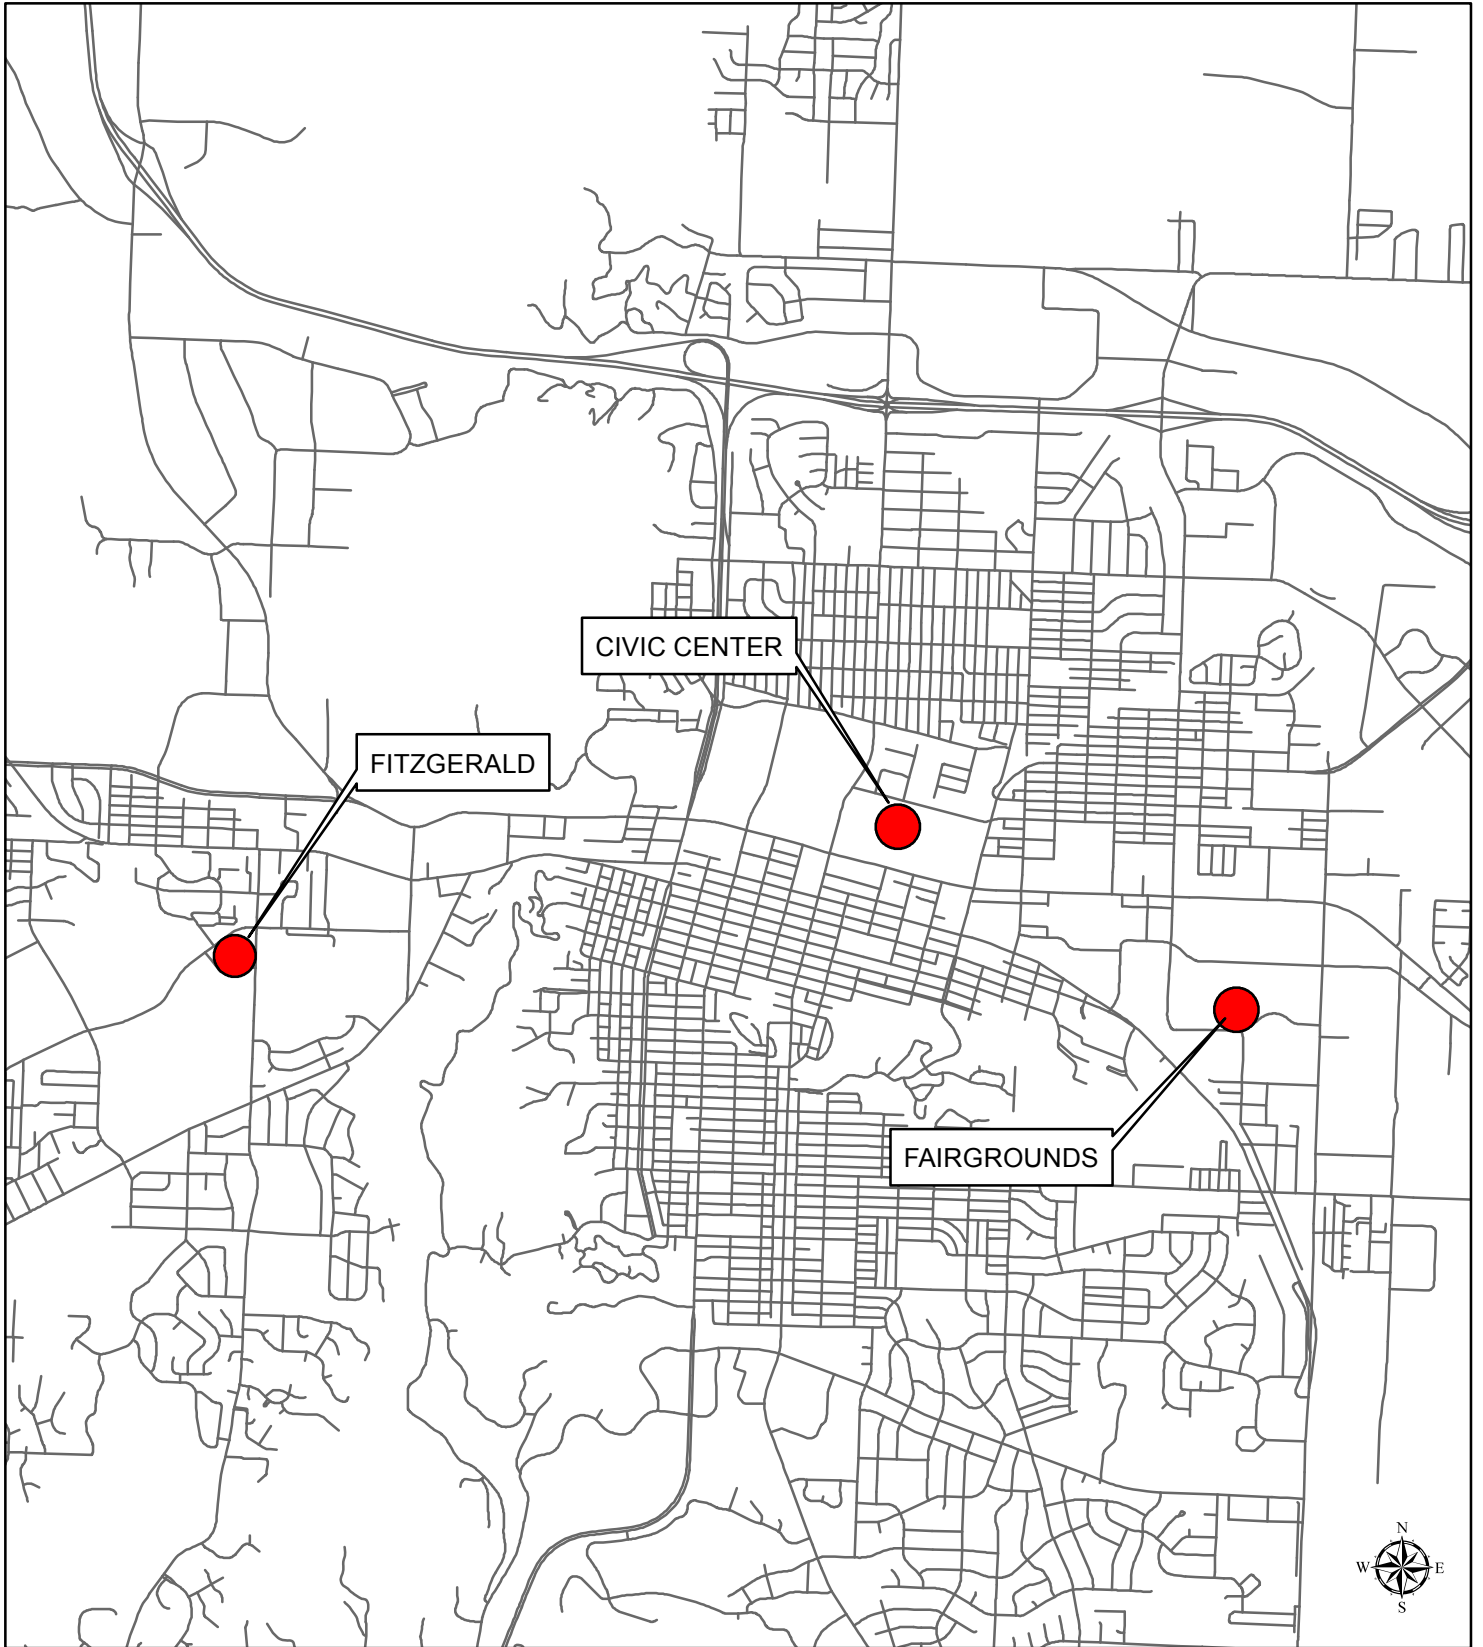

EXHIBIT A

**DEBRIS COLLECTION SITE DAMAGE REPAIR
OPERATION ATLAS RECOVERY
PROJECT NO. 14-2181 CIP NO. 51027**