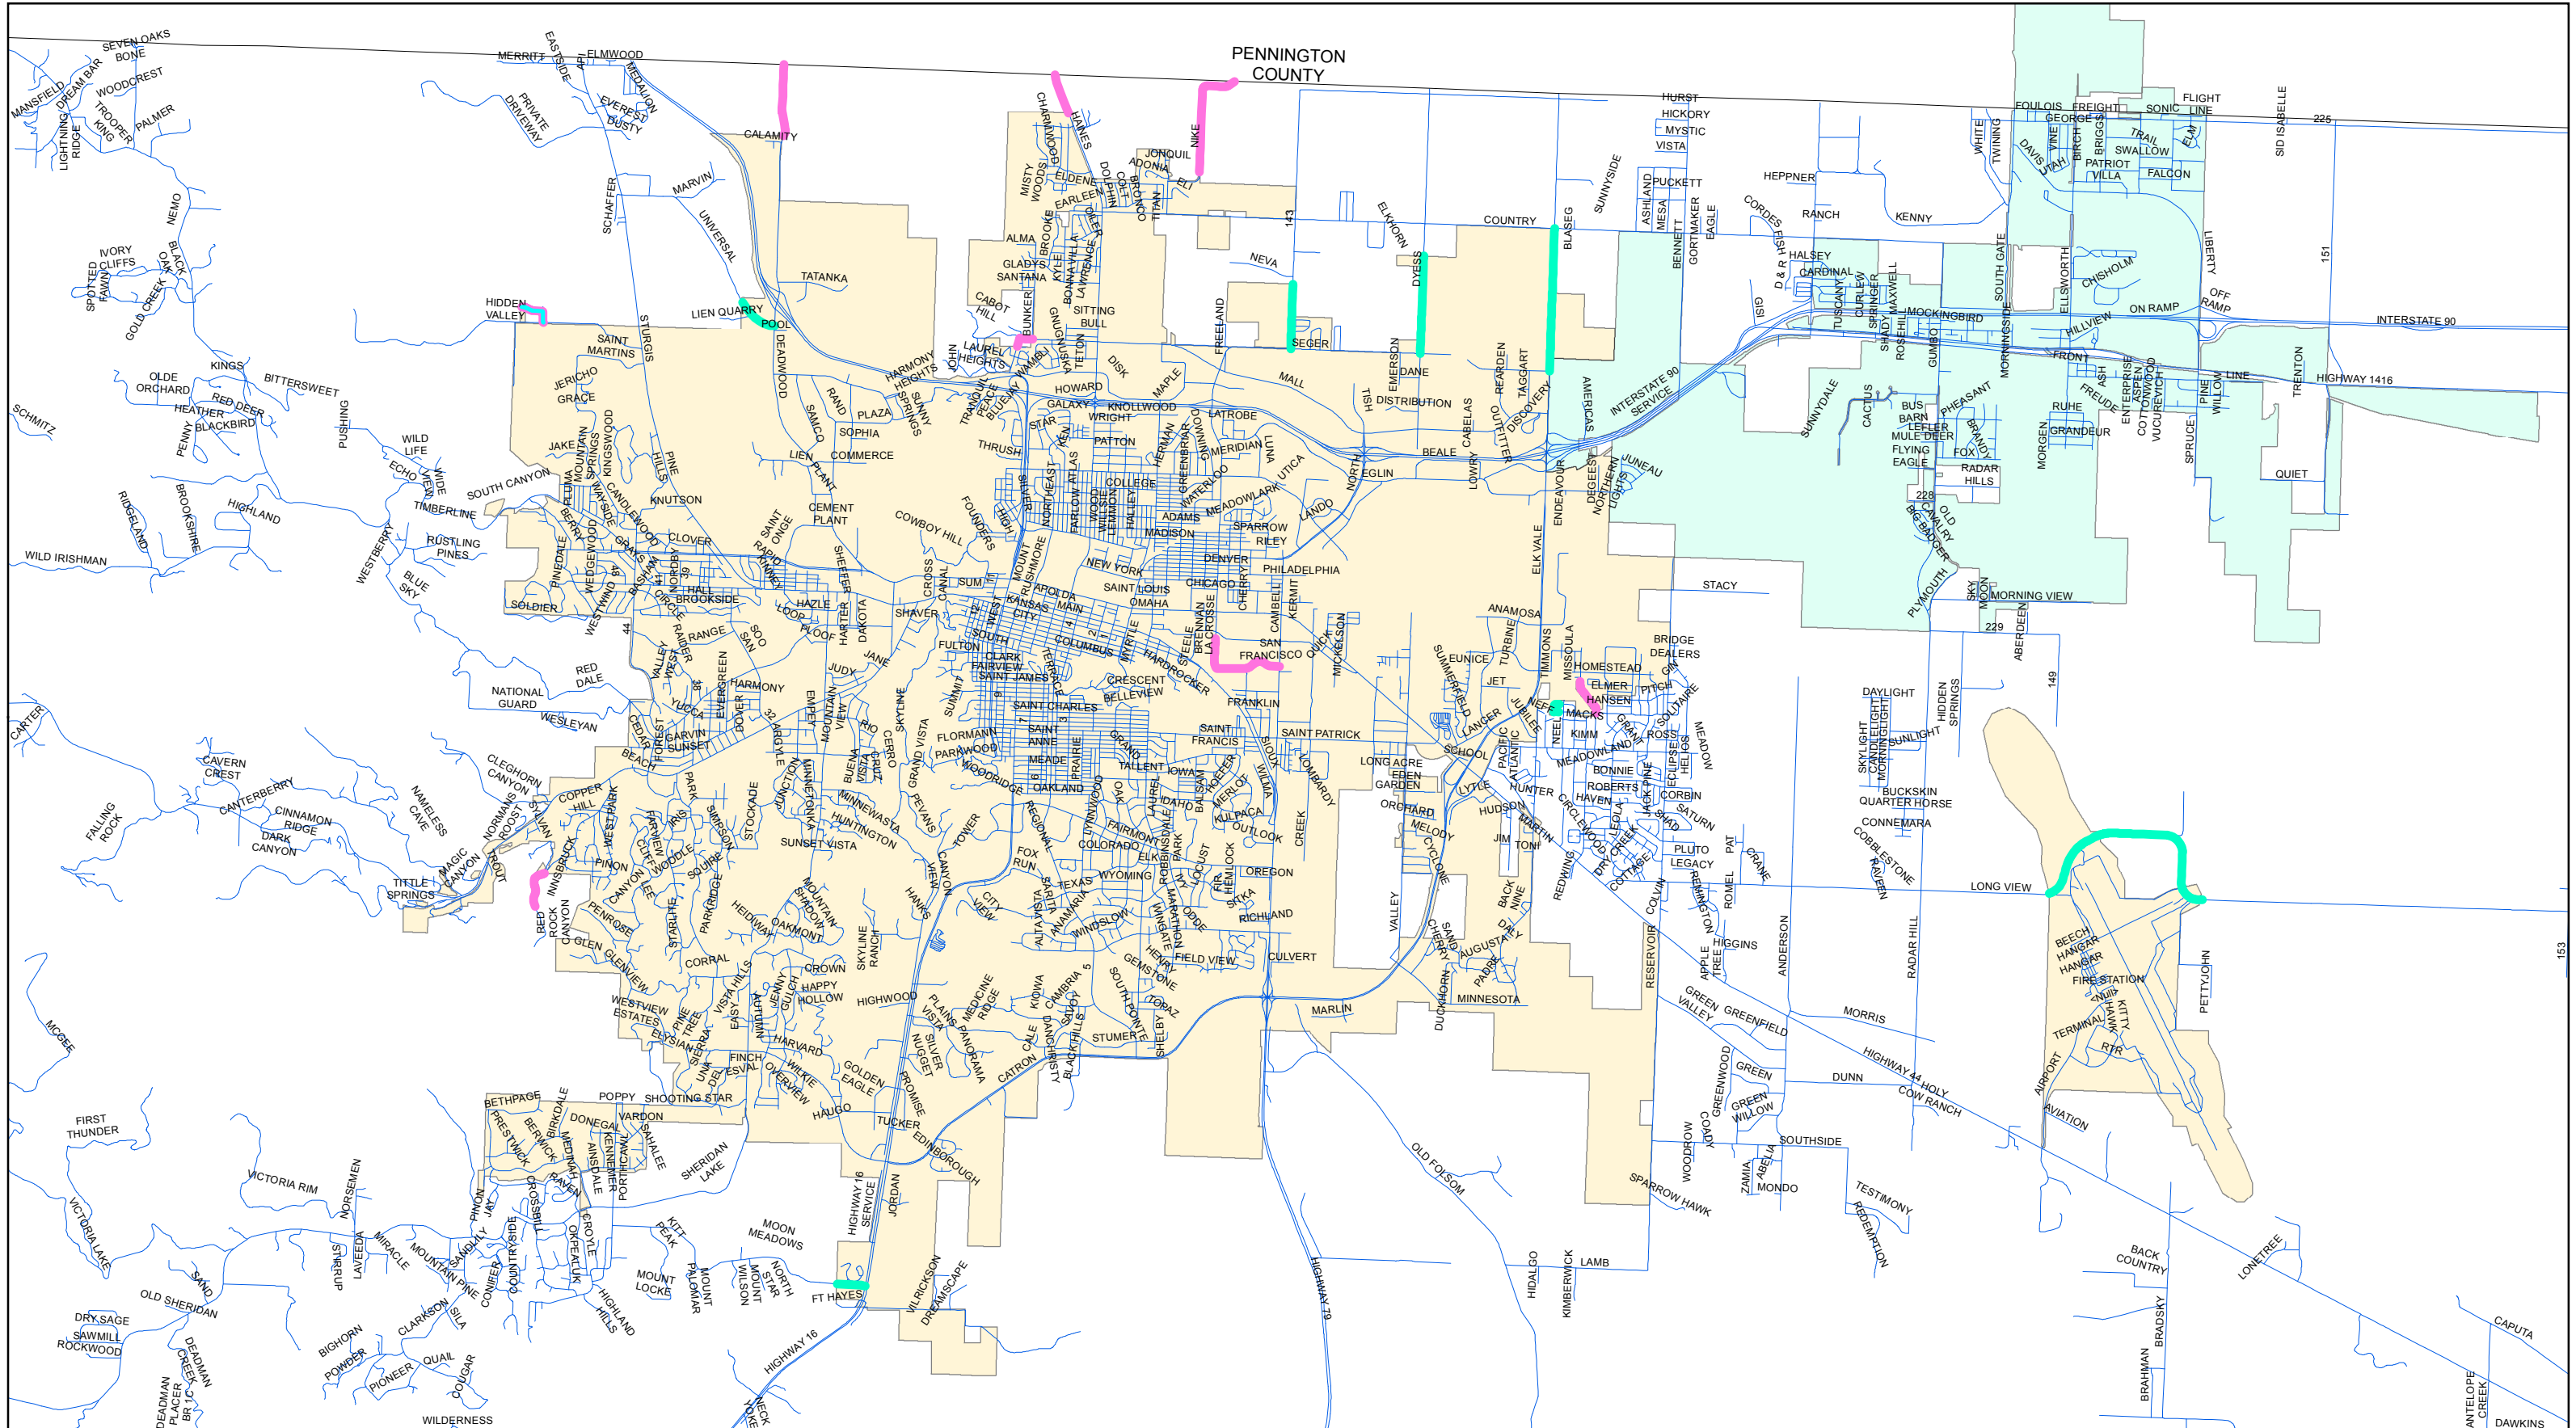

— Plowed By County 
 — Plowed By Rapid City 
  Rapid City Limits 
  Box Elder Limits

PENNINGTON COUNTY HIGHWAY DEPT.  
 3601 CAMBELL STREET  
 RAPID CITY, SD 57701  
 (605) 394-2166

DRAWN BY: HHJ

### 2013-2014 SNOWPLOW EXCHANGE ROUTES

DATE: 11/8/2013

SCALE: 1 in = 1.2 mi