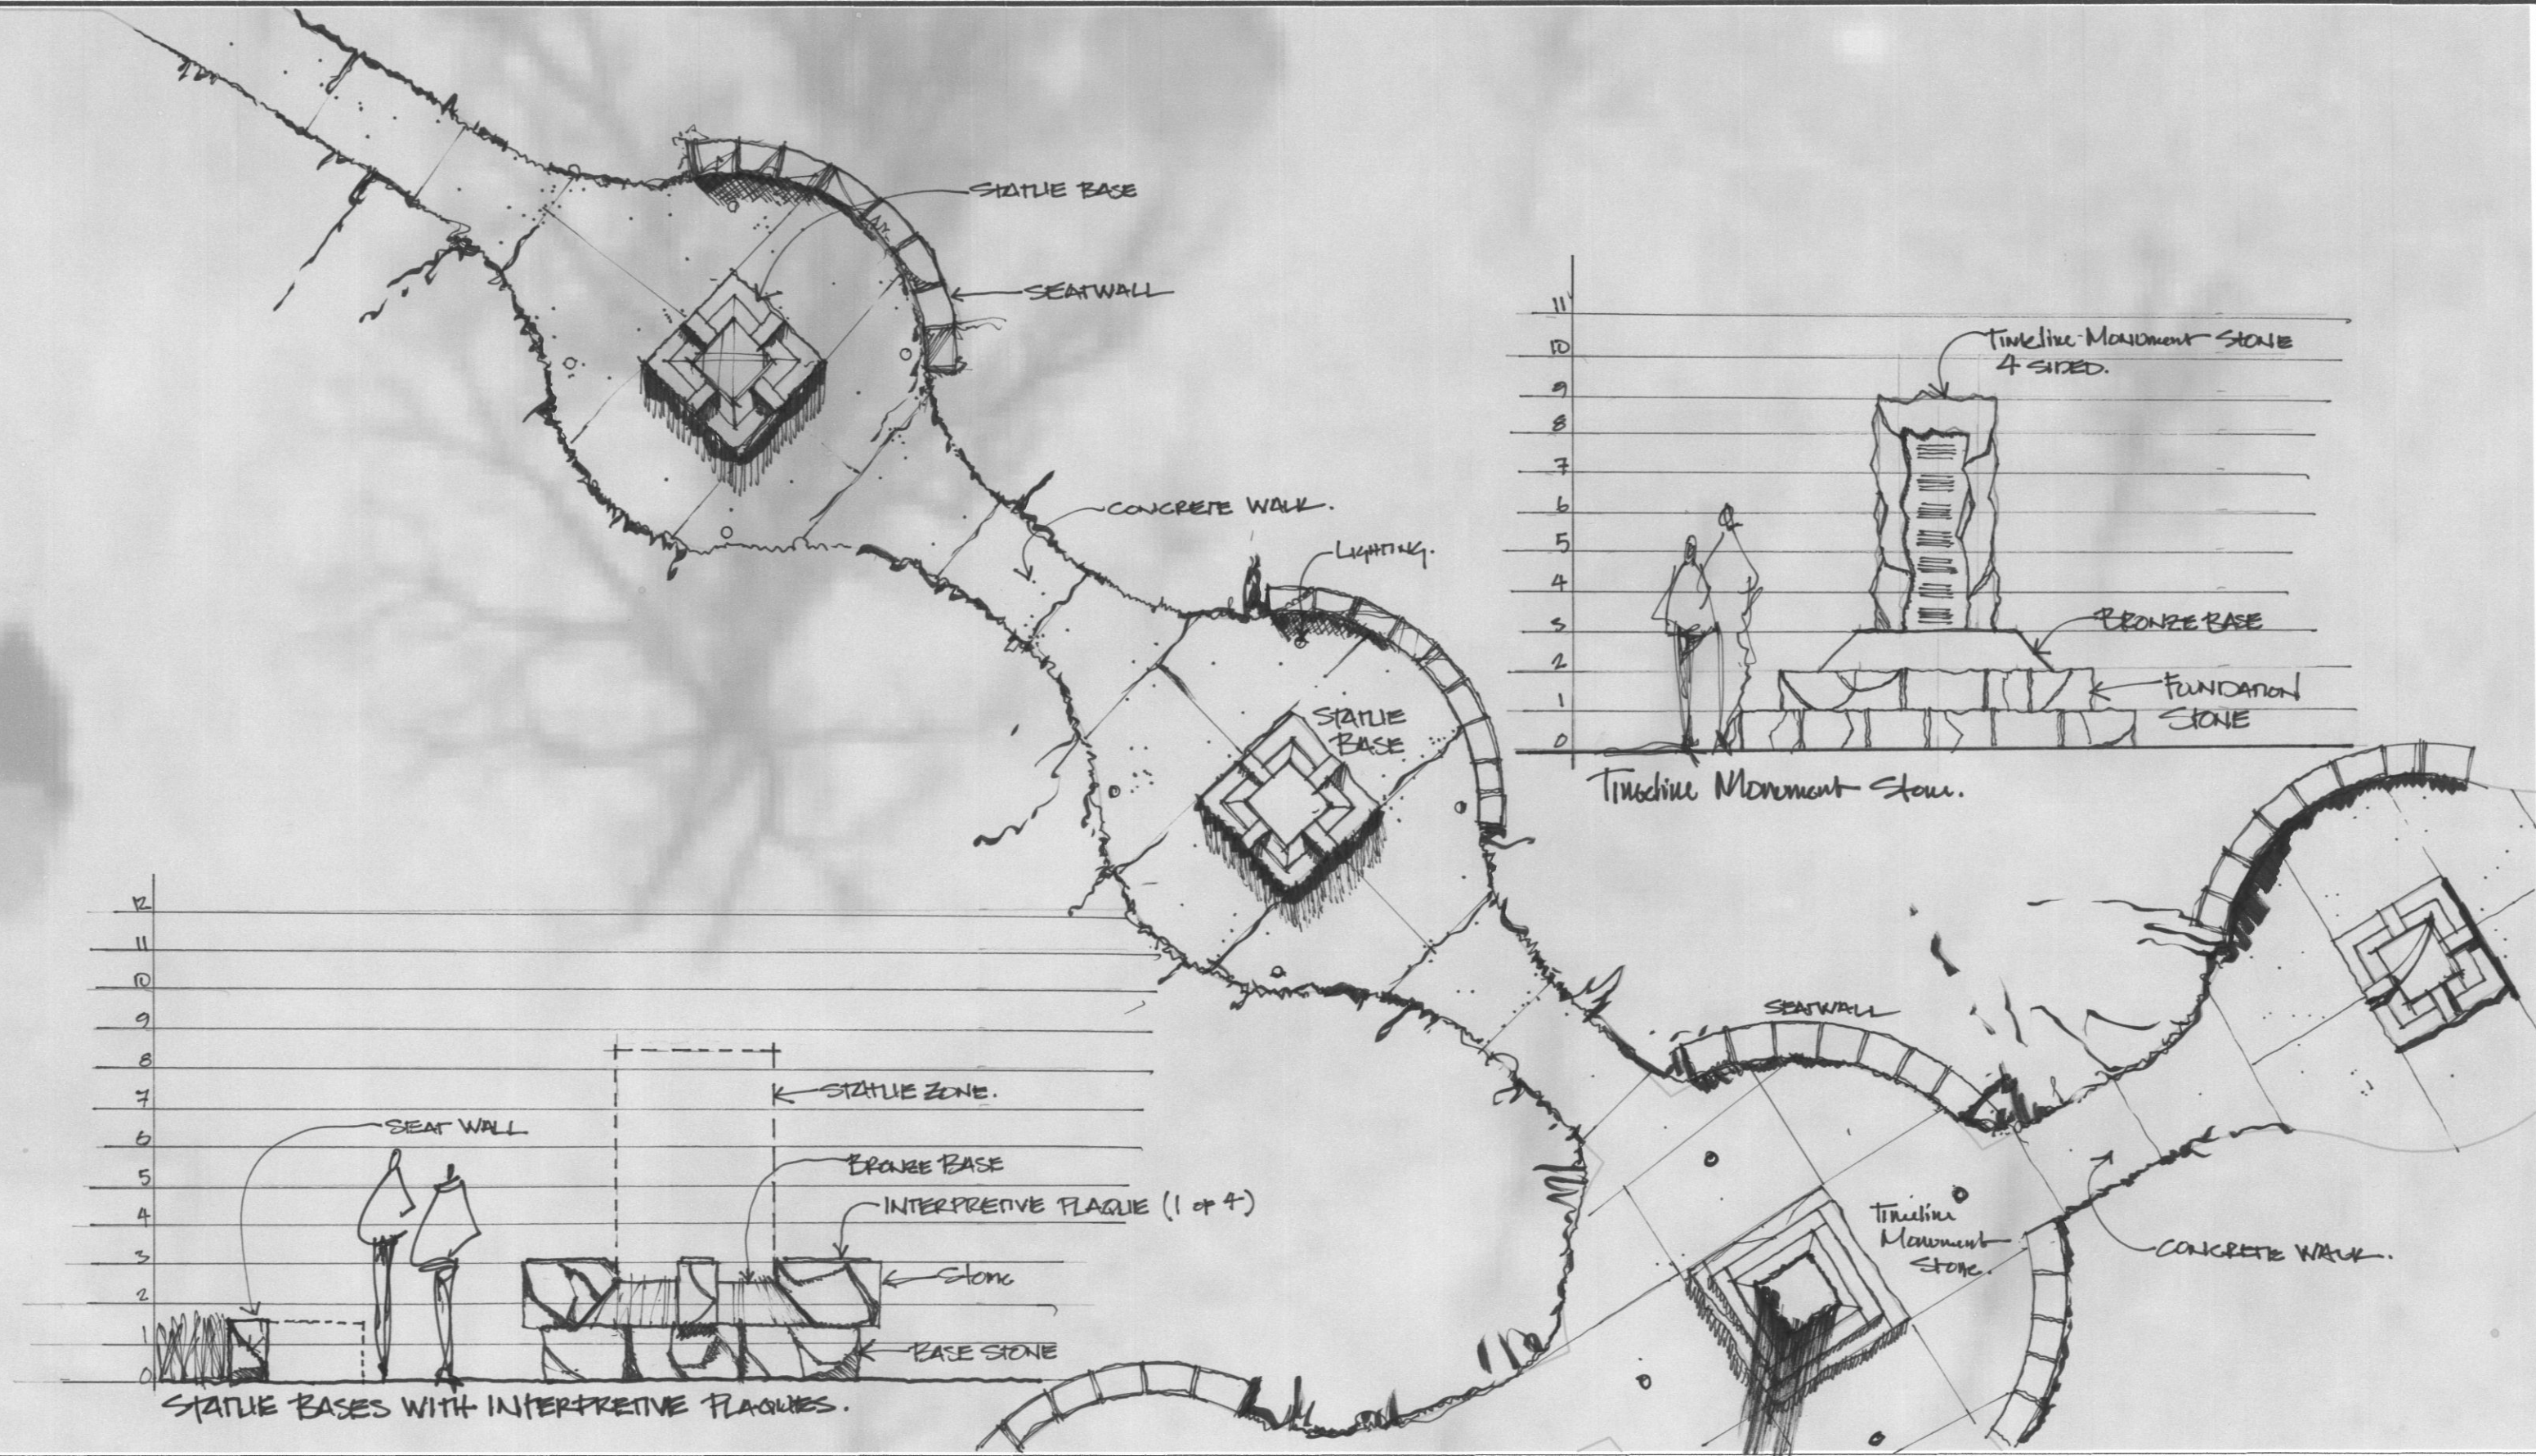

FIRST NATIONS SCULPTURE GARDEN

42ND STREET DESIGN STUDIO
DREAM DESIGN INTERNATIONAL, INC.

RAPID CITY, SOUTH DAKOTA

CONCEPTUAL SITE PLAN

FIRST NATIONS SCULPTURE GARDEN

42ND STREET DESIGN STUDIO
DREAM DESIGN INTERNATIONAL, INC.

RAPID CITY, SOUTH DAKOTA

CONCEPTUAL SITE PLAN