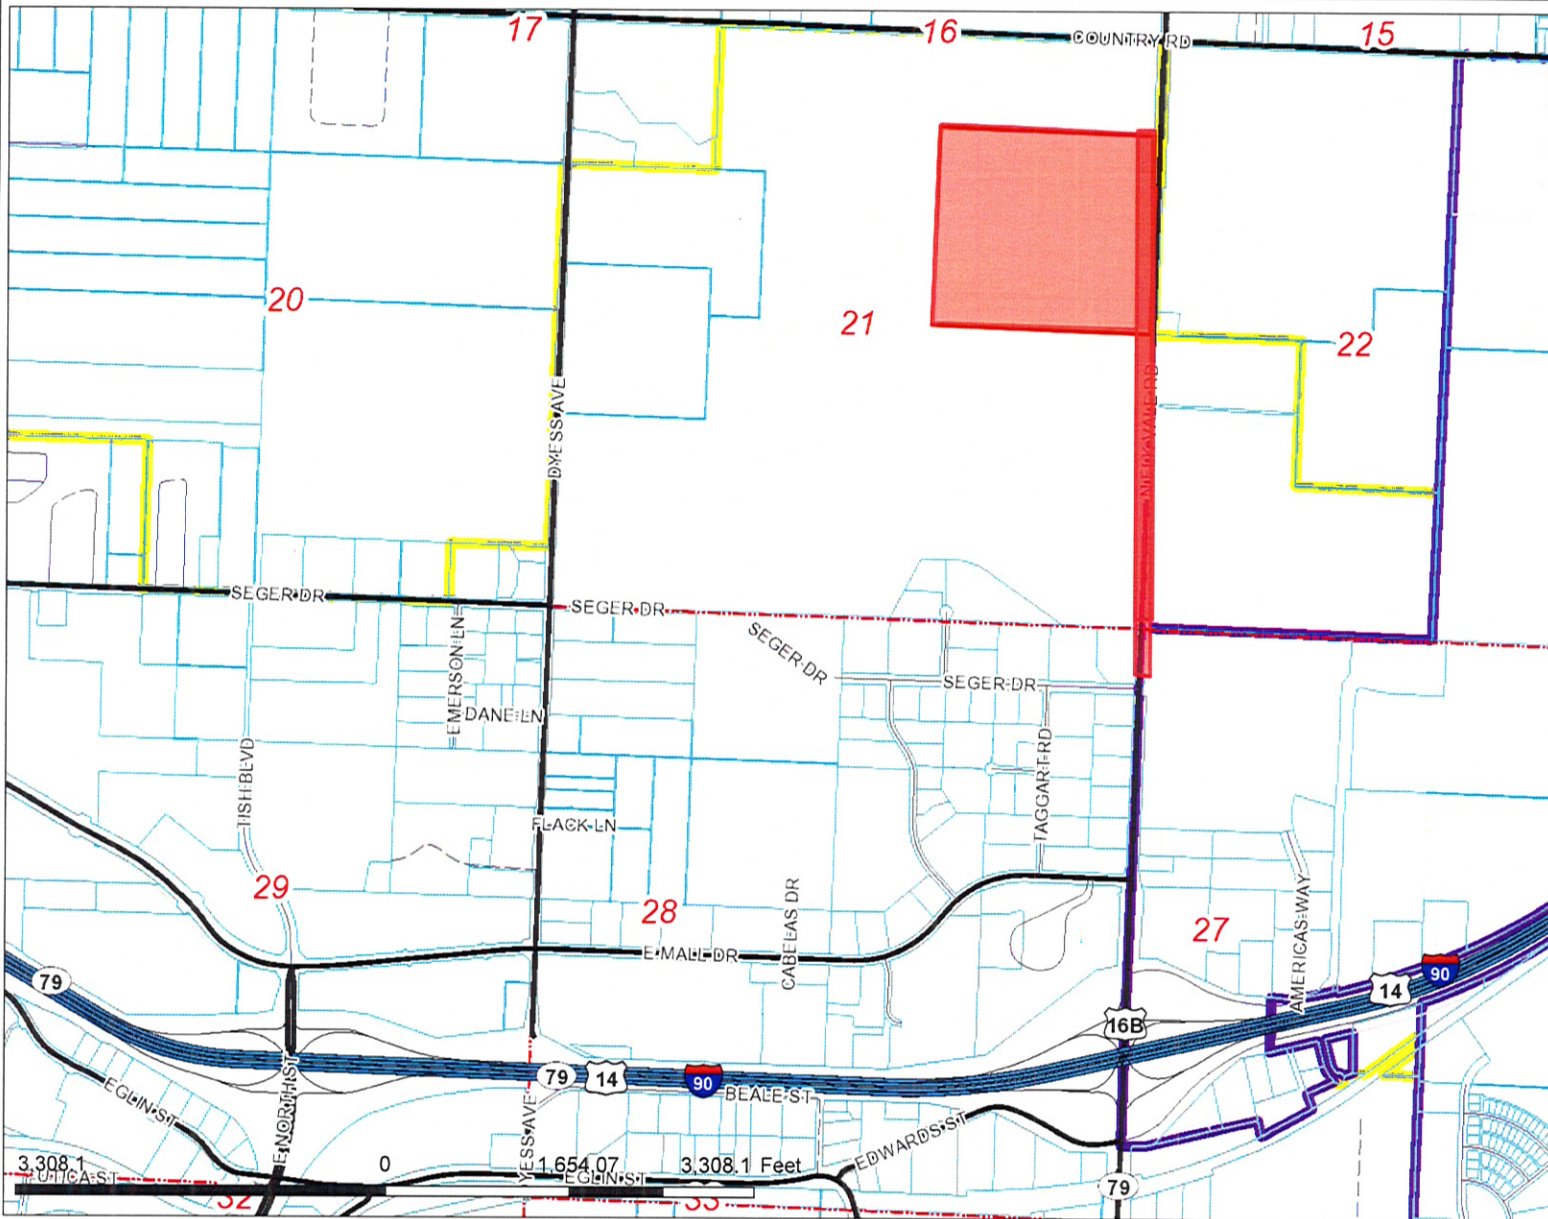

Rapid City Sports Complex

Legend

- **Roads**
  - Interstate
  - US highway
  - SD highway
  - County highway
  - Main road
  - Minor arterial
  - Collector
  - Ramp
  - Paved road
  - Unpaved road
  - FS Highway
  - Driveway
  - Paved Alley
  - Unpaved Alley
  - Unimproved road
  - Trail
  - Airport Runway
  - Not yet coded
- **Township/Section Lines**
  - 0
  - 7
- **Tax Parcels**
- **Lot Lines**
  - <Null>
  - Lot Line
  - Parcel Line
- **County Line**

Scale: 1: 19,849

Map Notes: