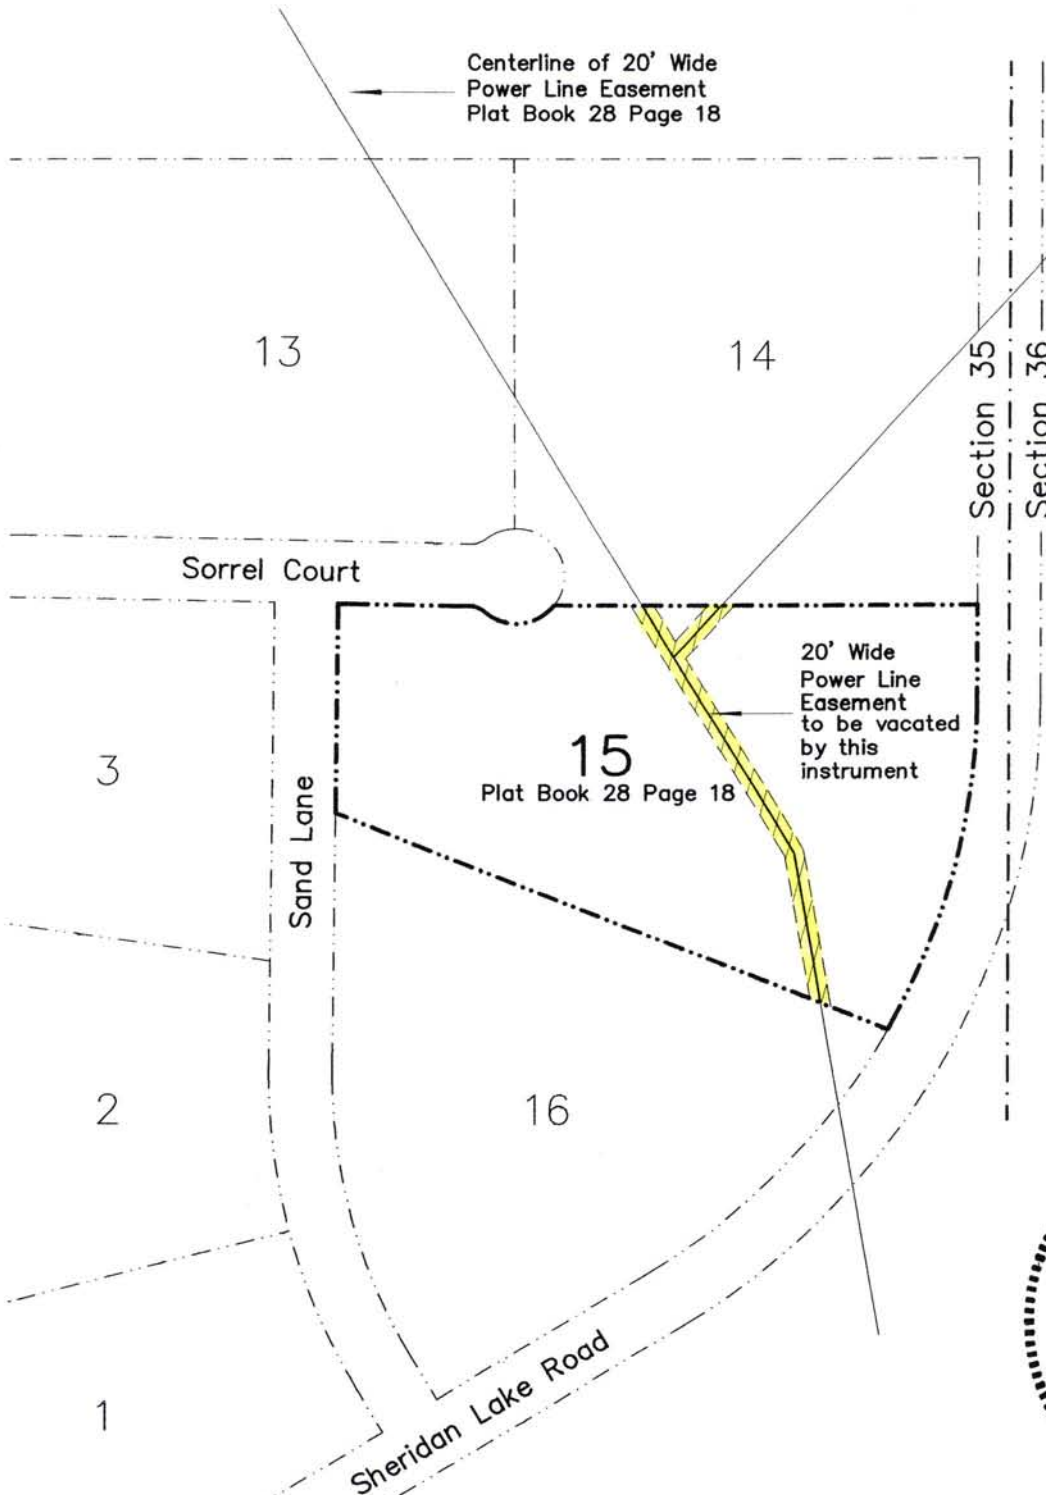

# EXHIBIT A

Vacation of 20' Wide Power Line Easement  
Lot 15 of High Sheridan Ranch Subdivision  
located in Section 35, T1N, R6E, BHM,  
Pennington County, South Dakota

NOTE: The easement as shown hereon was scaled from the record plat of High Sheridan Ranch Subdivision (Plat Book 28, Page 18). No geometric data was provided and no additional recording information was recovered.