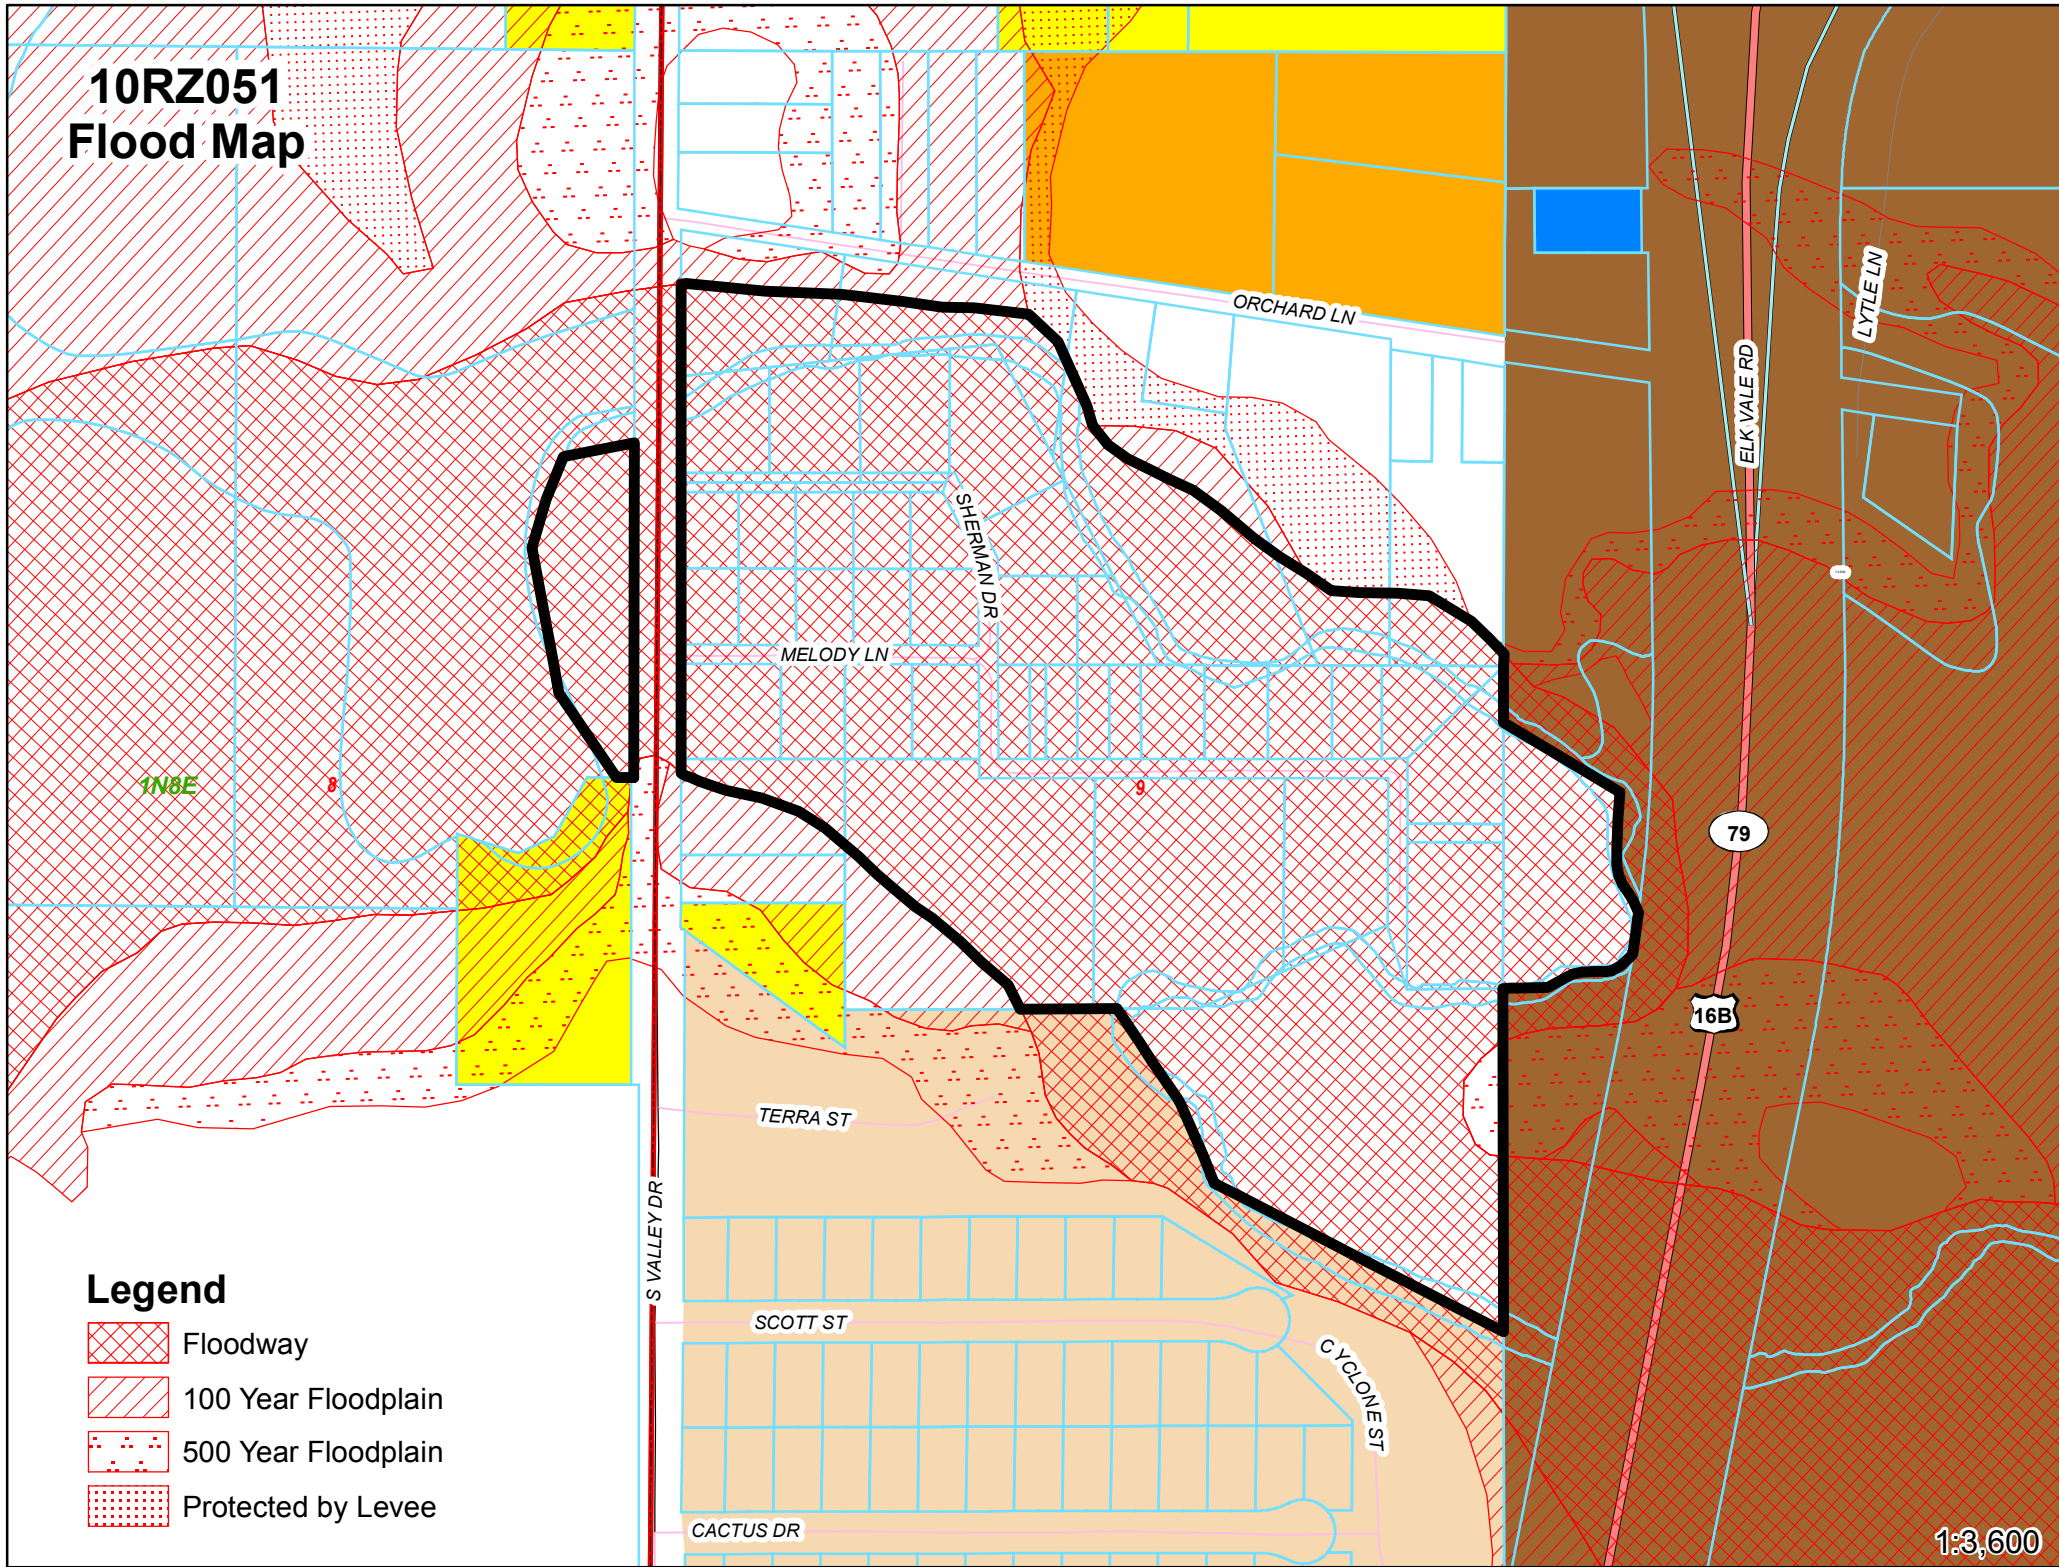

# 10RZ051 Flood Map

## Legend

-  Floodway
-  100 Year Floodplain
-  500 Year Floodplain
-  Protected by Levee