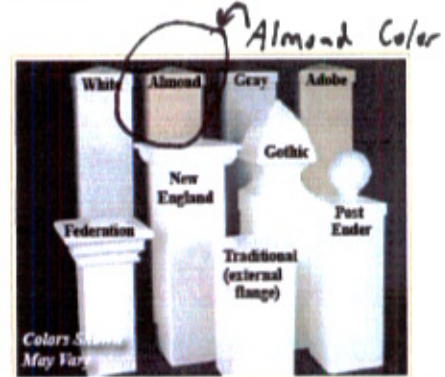

[HOME](#) | [ABOUT OUR VINYL PRODUCTS](#) | [PRODUCTS](#) | [VIRTUAL HOME MAKEOVER](#) | [PHOTO GALLERY](#) | [VINYL WARRANTY](#)

COLORS & OPTIONS

So many fences...So many choices...

Country Estate Vinyl Products are available in white, almond, gray and adobe. We have a variety of optional cap styles to choose from as well.

If you are interested in a Lakeland privacy fence or a rail fence and prefer a more wood-grained look, ask your local Country Estate Authorized Independent Dealer to talk to you about streaking and embossing options for these fence styles.

"Streaking" is a new process in which a darker colored pigment is streaked through either our almond or gray material to give a variegated, wood grain appearance. The surface of the material is smooth (although it is suitable for our new embossing process if you also want a simulated wood-textured surface) and it is the same quality material that we use in our solid-colored products. Streaking is available in almond or gray.

Our embossed products are our regular, high quality Country Estate profiles, but they are embossed with a wood grain pattern. We think these embossed products will suit the tastes of customers who prefer a fence with a more wood-like appearance and a less glossy finish than our standard vinyl profiles. Embossing is also available in our Country Estate Decking.

Call Toll-Free 1-800-445-2887 (in the USA) International Calls to (308) 784-2500
Write to Nebraska Plastics, Inc. P.O. Box 45 Cozad, Nebraska 69130 U.S.A. or [click here](#) to e-mail

Vinyl Fencing | Vinyl Decking | Vinyl Railing | Aluminum Fence & Railing | Country Manor Garden Products

© Copyright Nebraska Plastics, Inc. All rights reserved. Country Estate is a registered trademark of Nebraska Plastics, Inc.
Site By BrushArt/Elevate