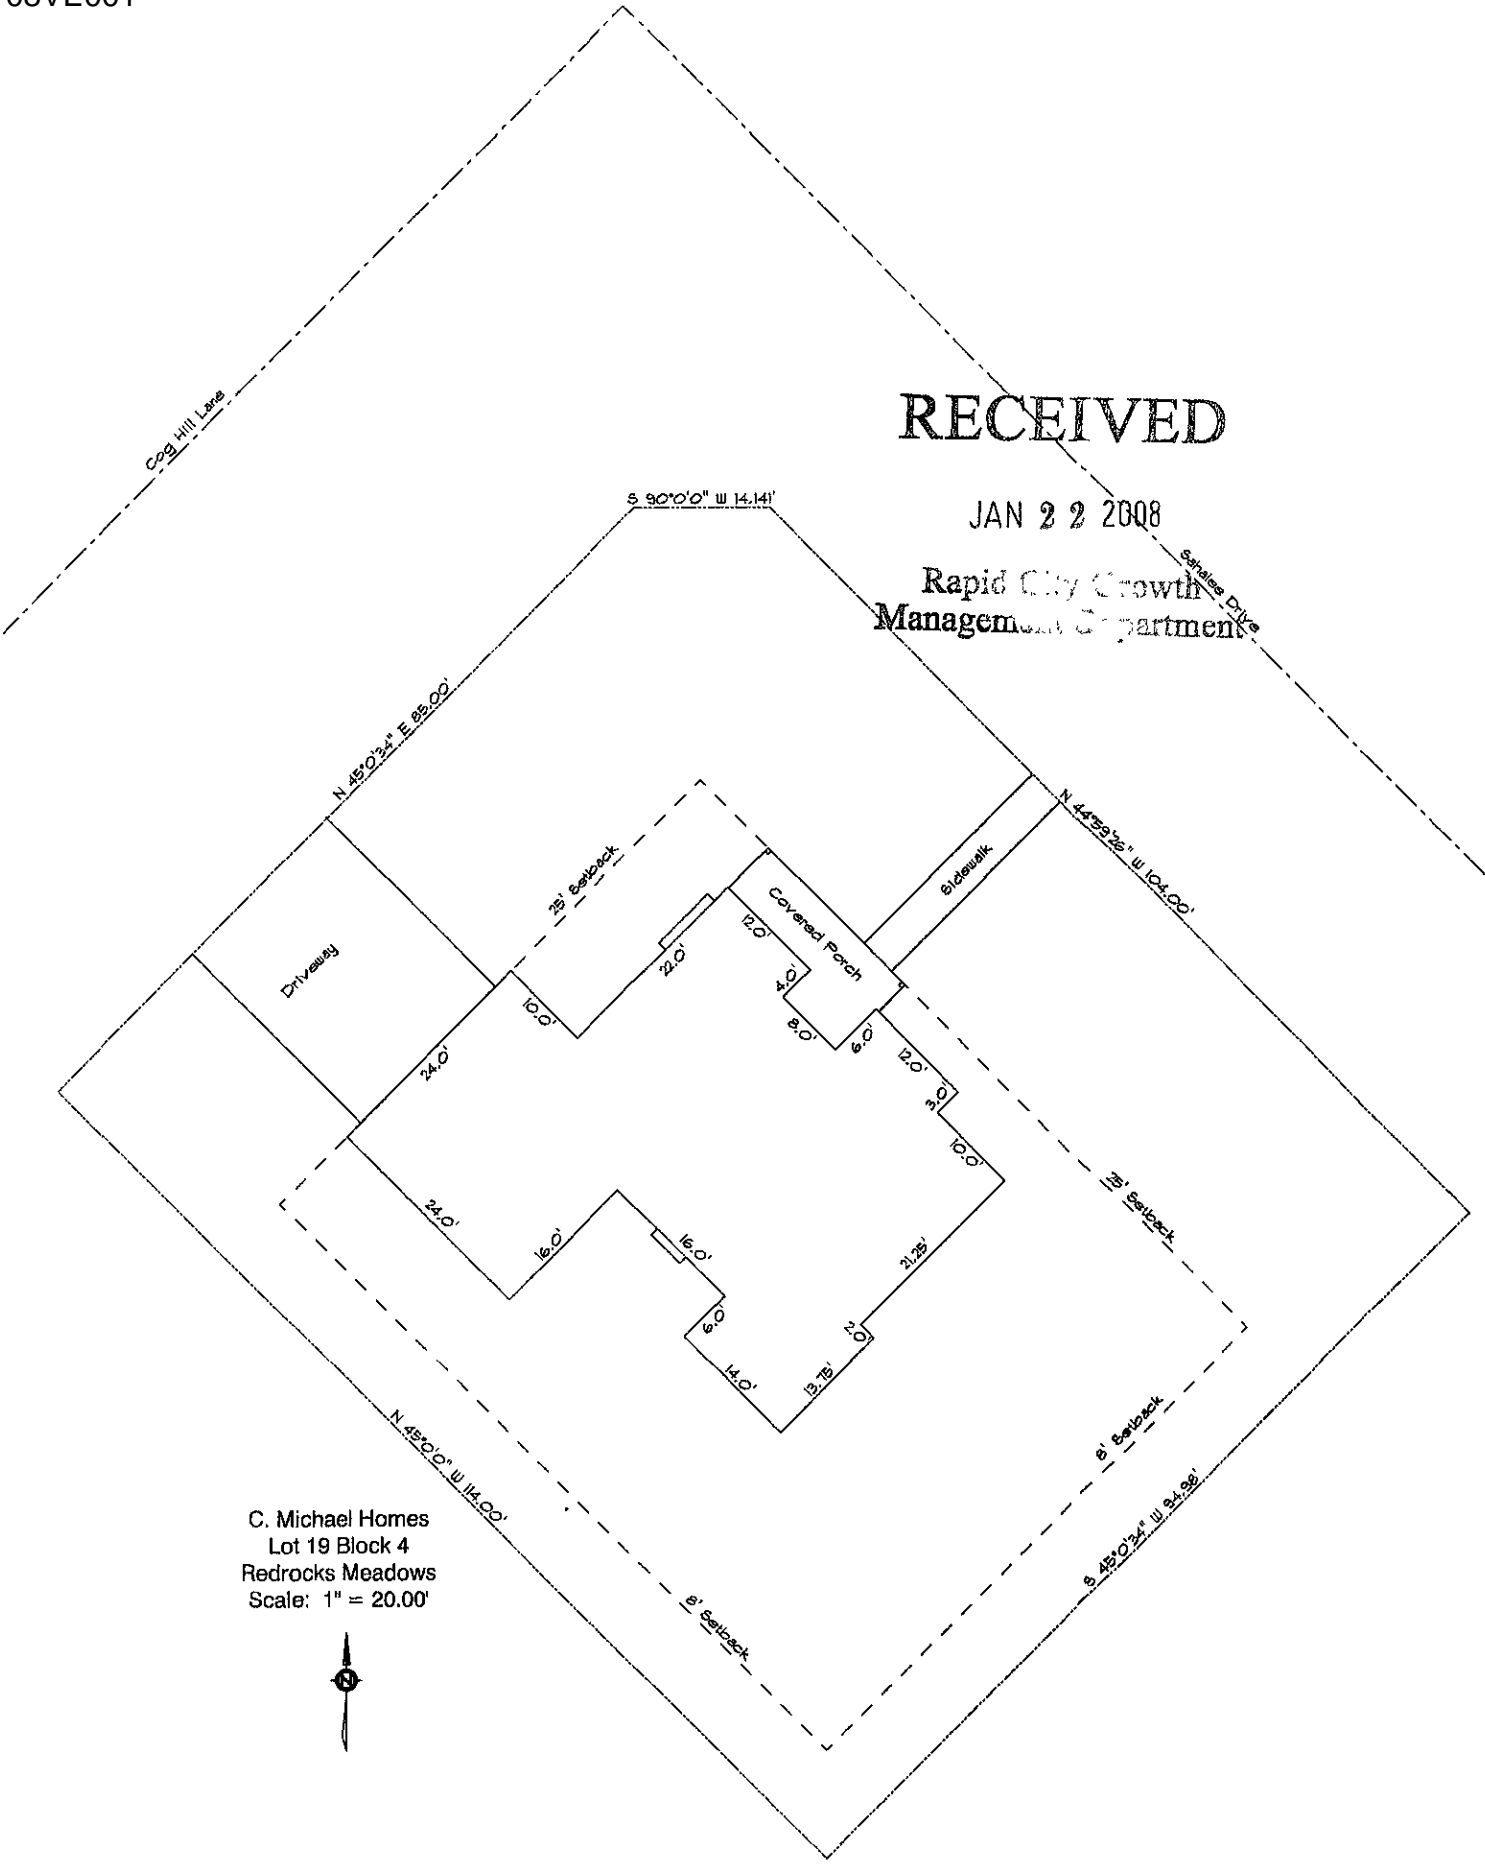

RECEIVED

JAN 22 2008

Rapid City Growth Management Department

C. Michael Homes
 Lot 19 Block 4
 Redrocks Meadows
 Scale: 1" = 20.00'