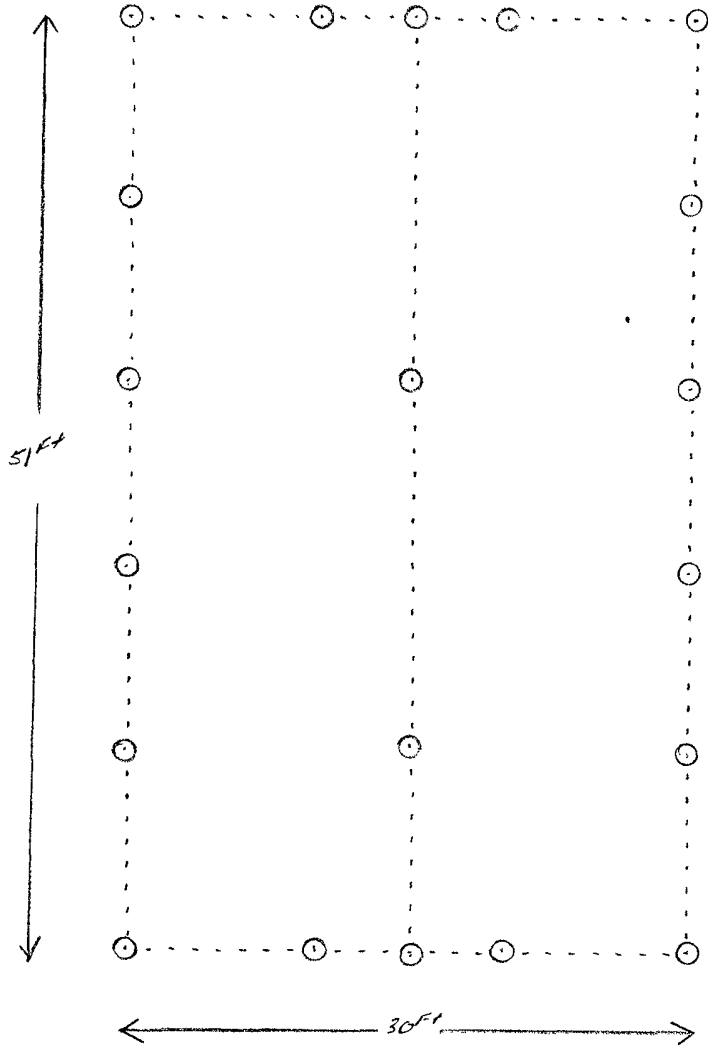

04FV007

- — wood Poles 10 FT Above ground
- - - Chain Link Fence - 8' high