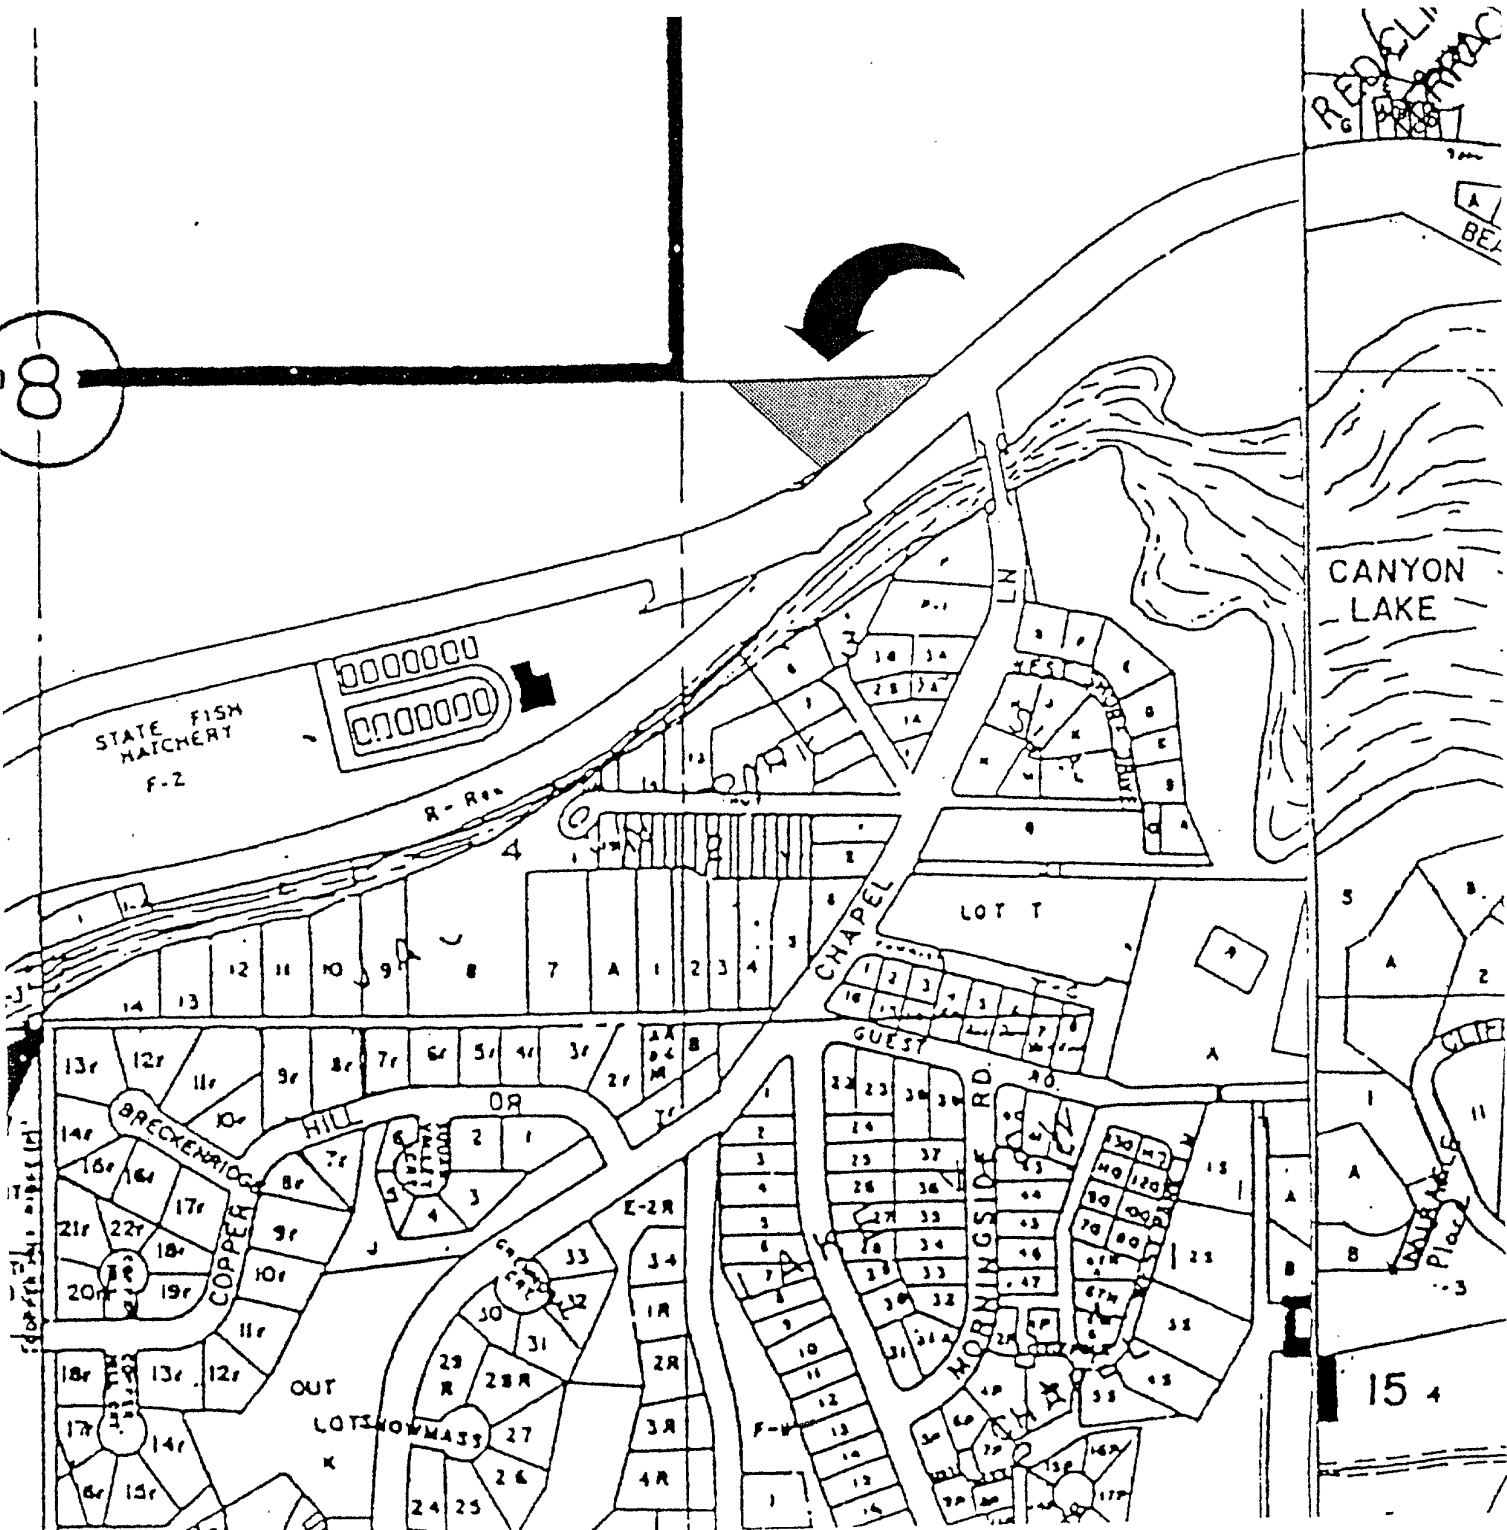

8

REDELI
PLAN

A
BEL

CANYON
LAKE

STATE FISH
MATCHERT
F-2

R-Roa

LOT T

CHAPEL

GUEST

MORNINGSIDe RD.

BRECKENRIDGE HILL

COPPER HILL

OUT
LOT
K

15 4