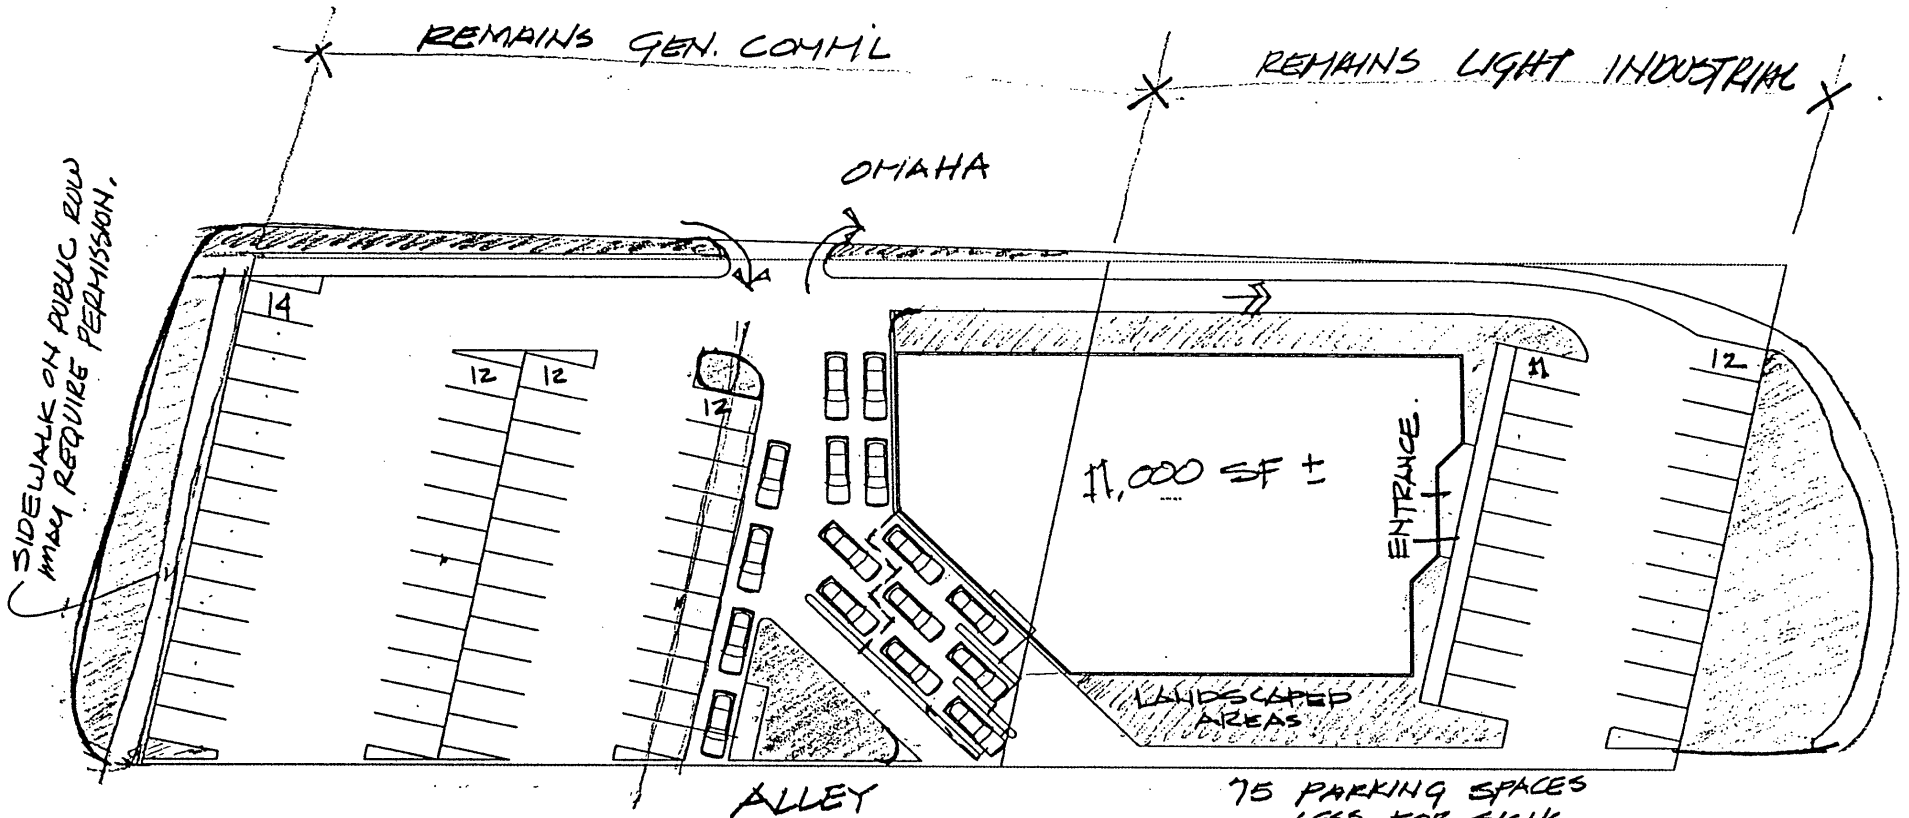

00PD060

NORTH 
SCALE 1" = 50'

APPROVED ORIGINAL PRD

75 PARKING SPACES
 LESS FOR SIGNS
 LESS FOR ACCESSIBLE SPACES
 NET 69±
 APPROX ALLOWABLE GROSS SF :
 17,250
 APPROX FOOT PRINT 11,000 SF
 " UPPER LEVEL 6,250 SF