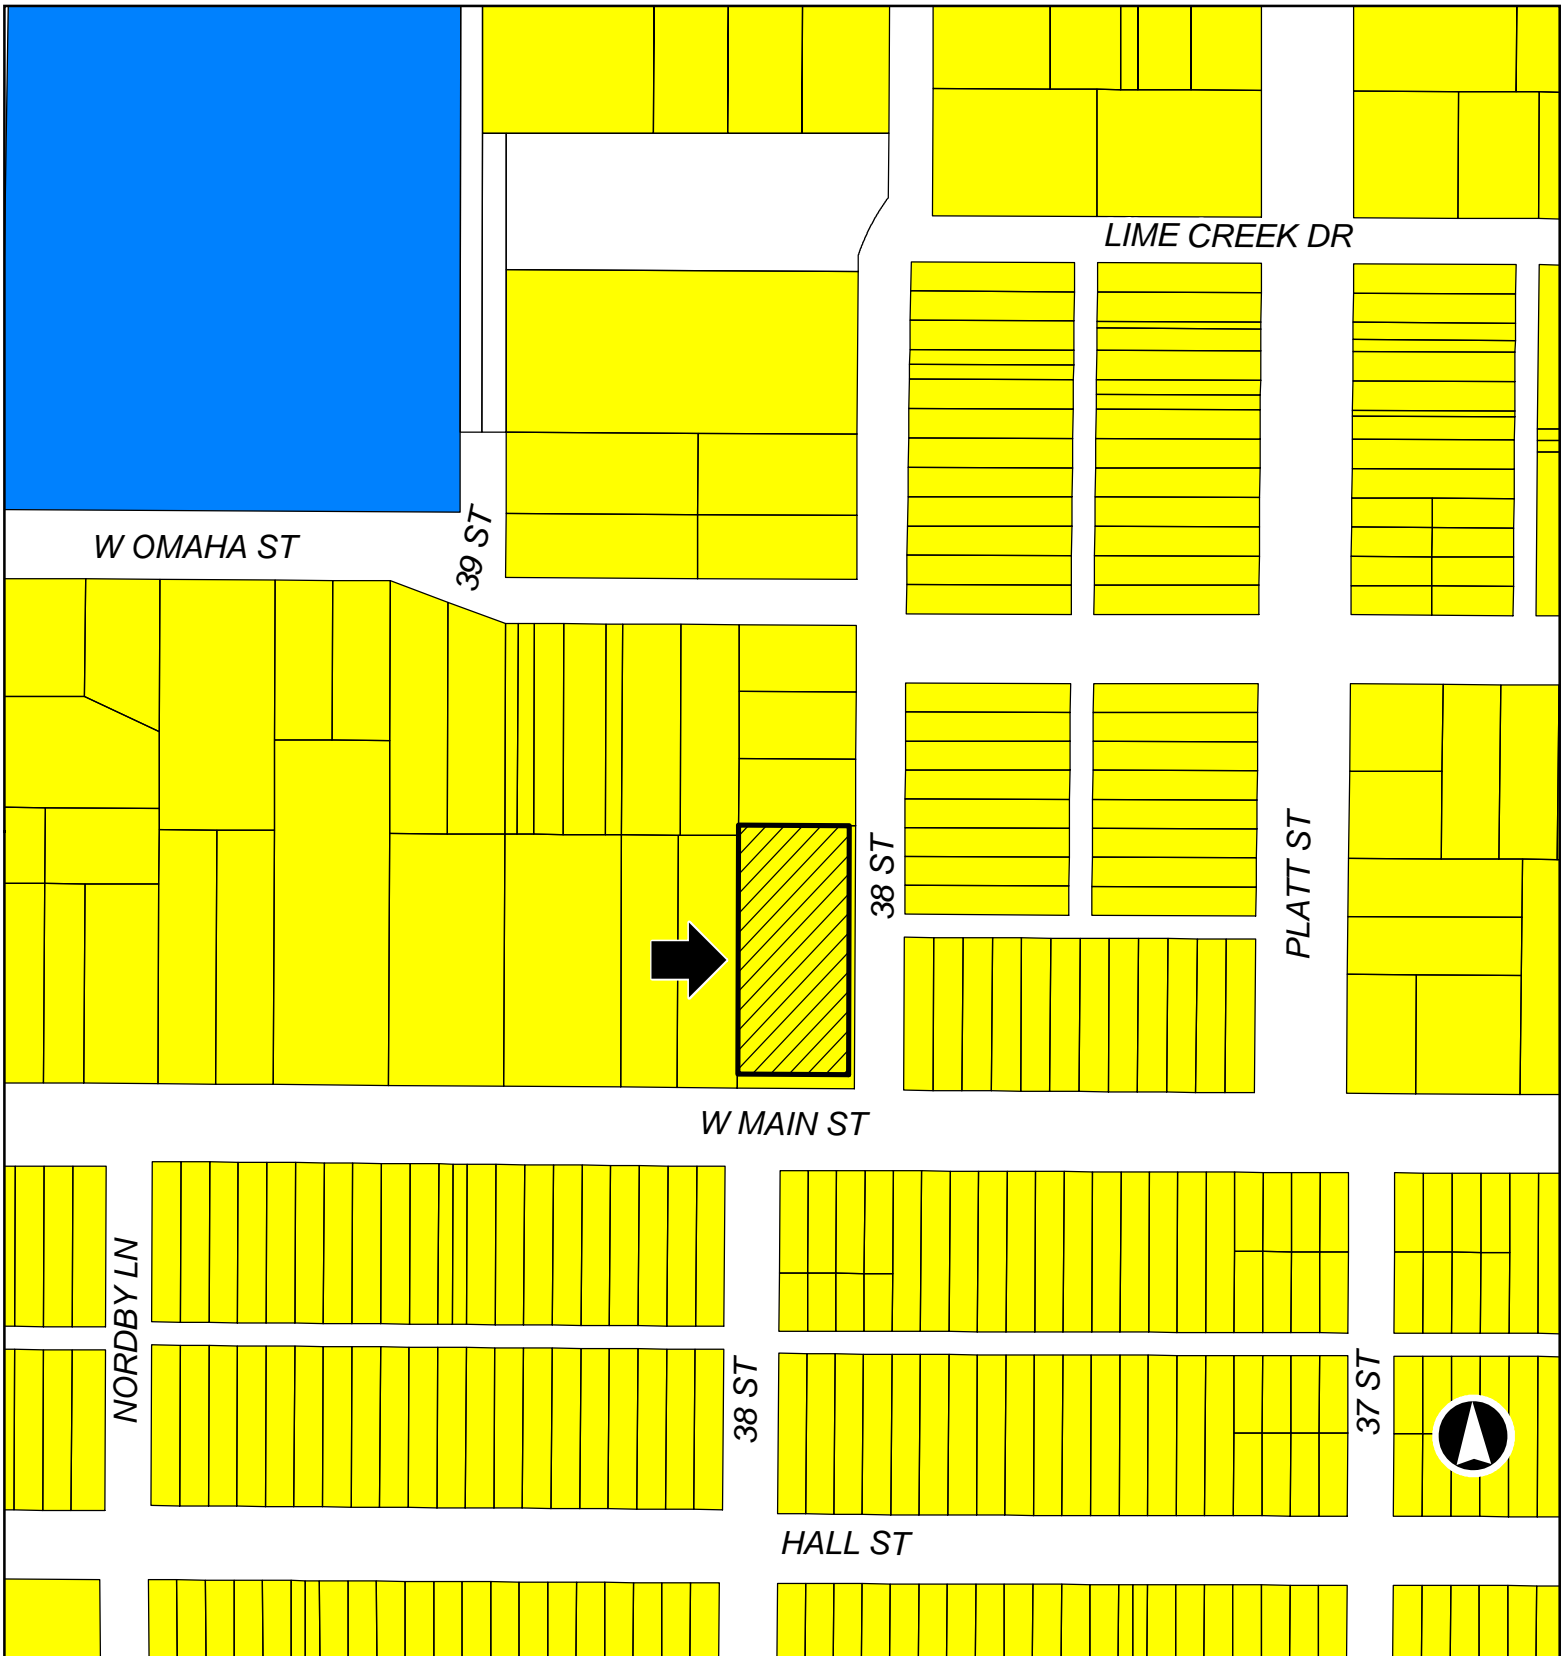

16PL011
3806 West Main Street

Rapid City Zoning

 Subject Property	 Low Density Residential-1	 Public
 Rapid City Limits	No Code	