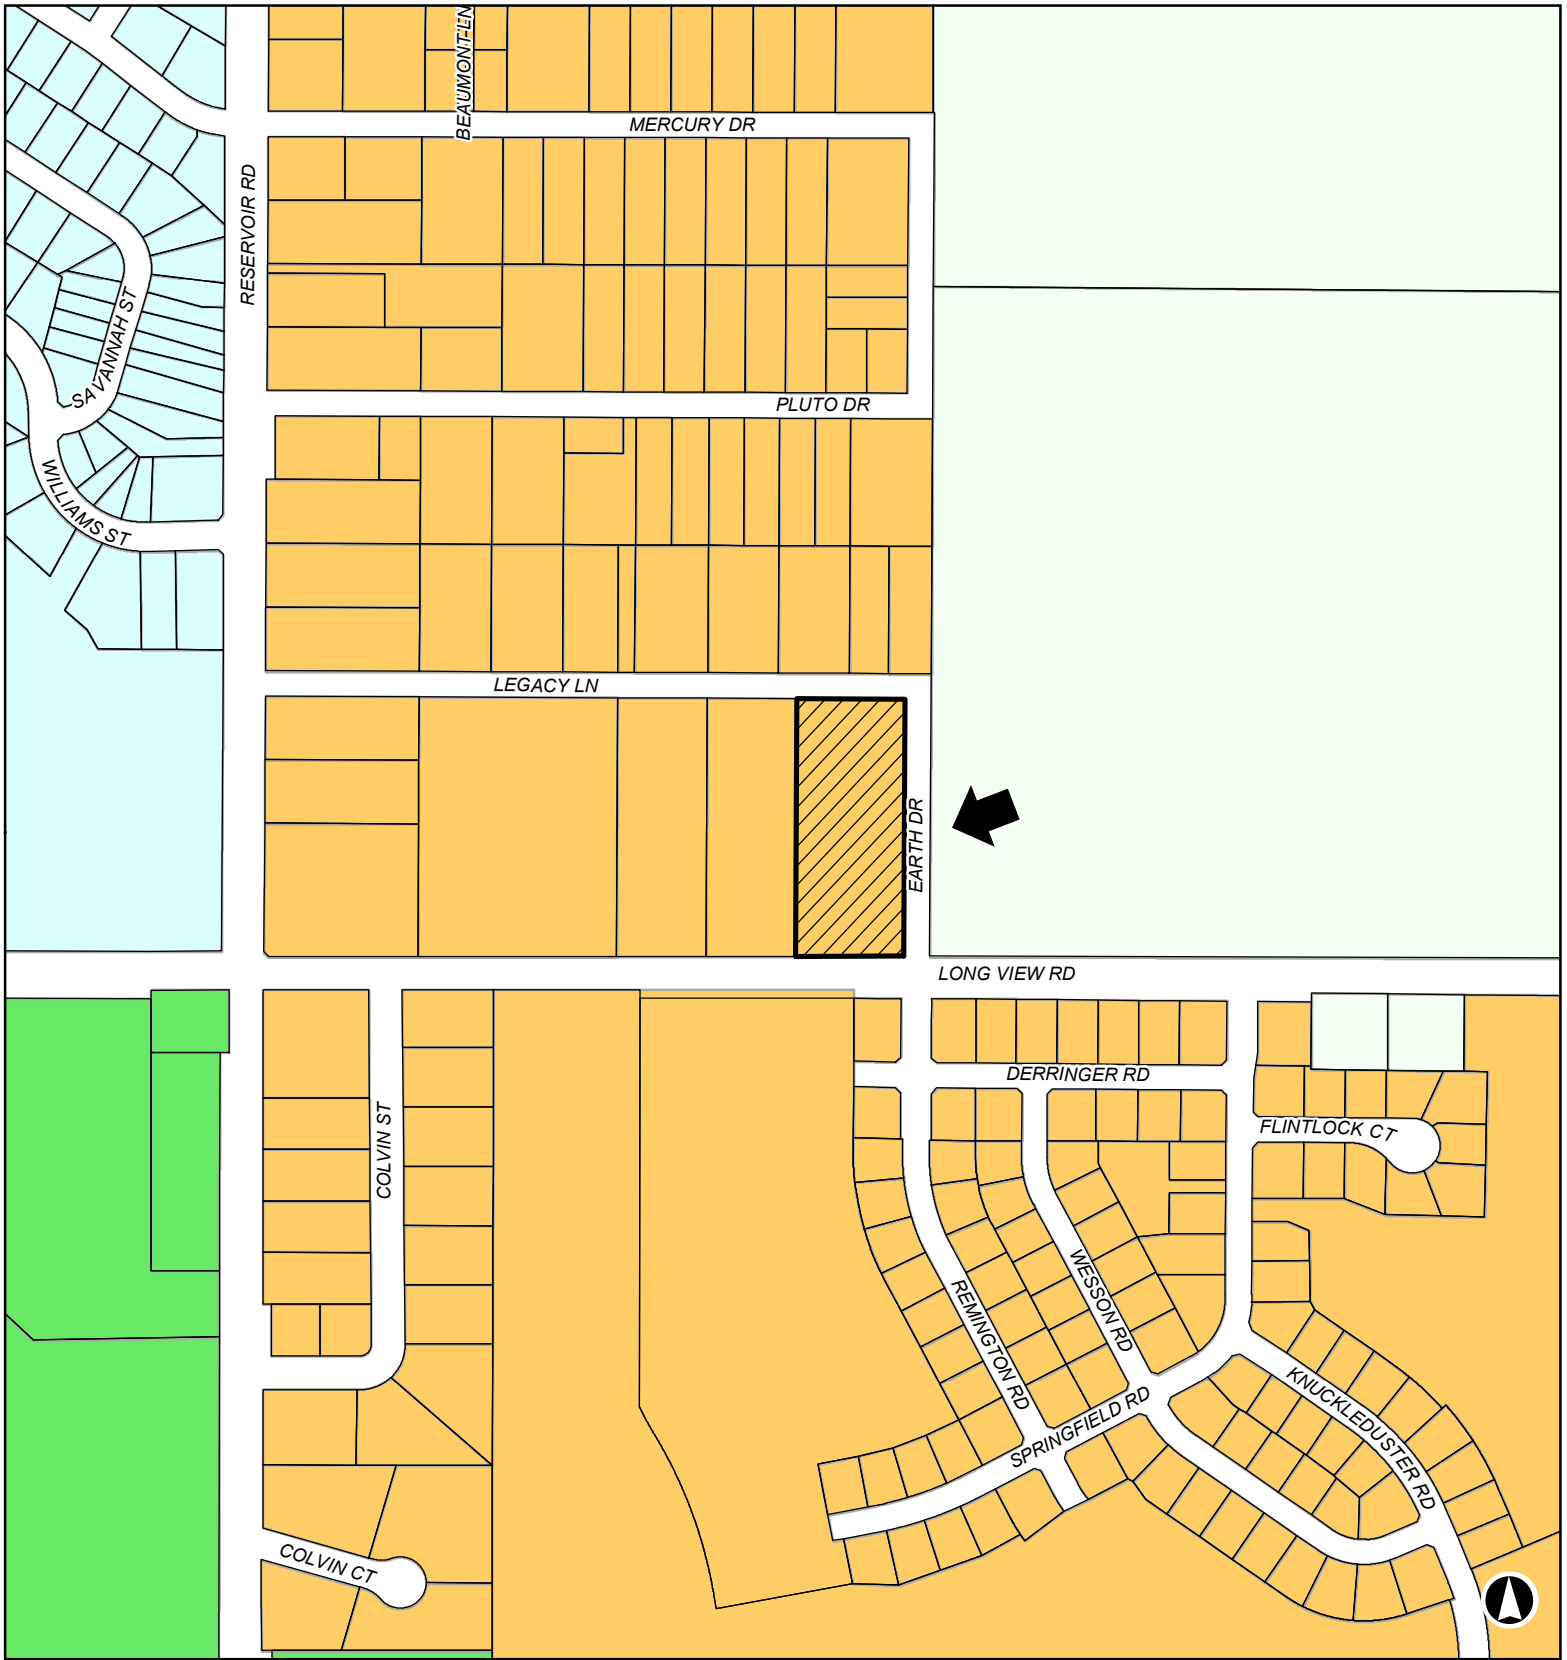

15PL018 5846 Long View Road

Pennington County Zoning

Subject Property	General Ag. District, PC	Planned Unit Development, PC	Rapid City Limits
Limited Ag., PC	Suburban Residential, PC		