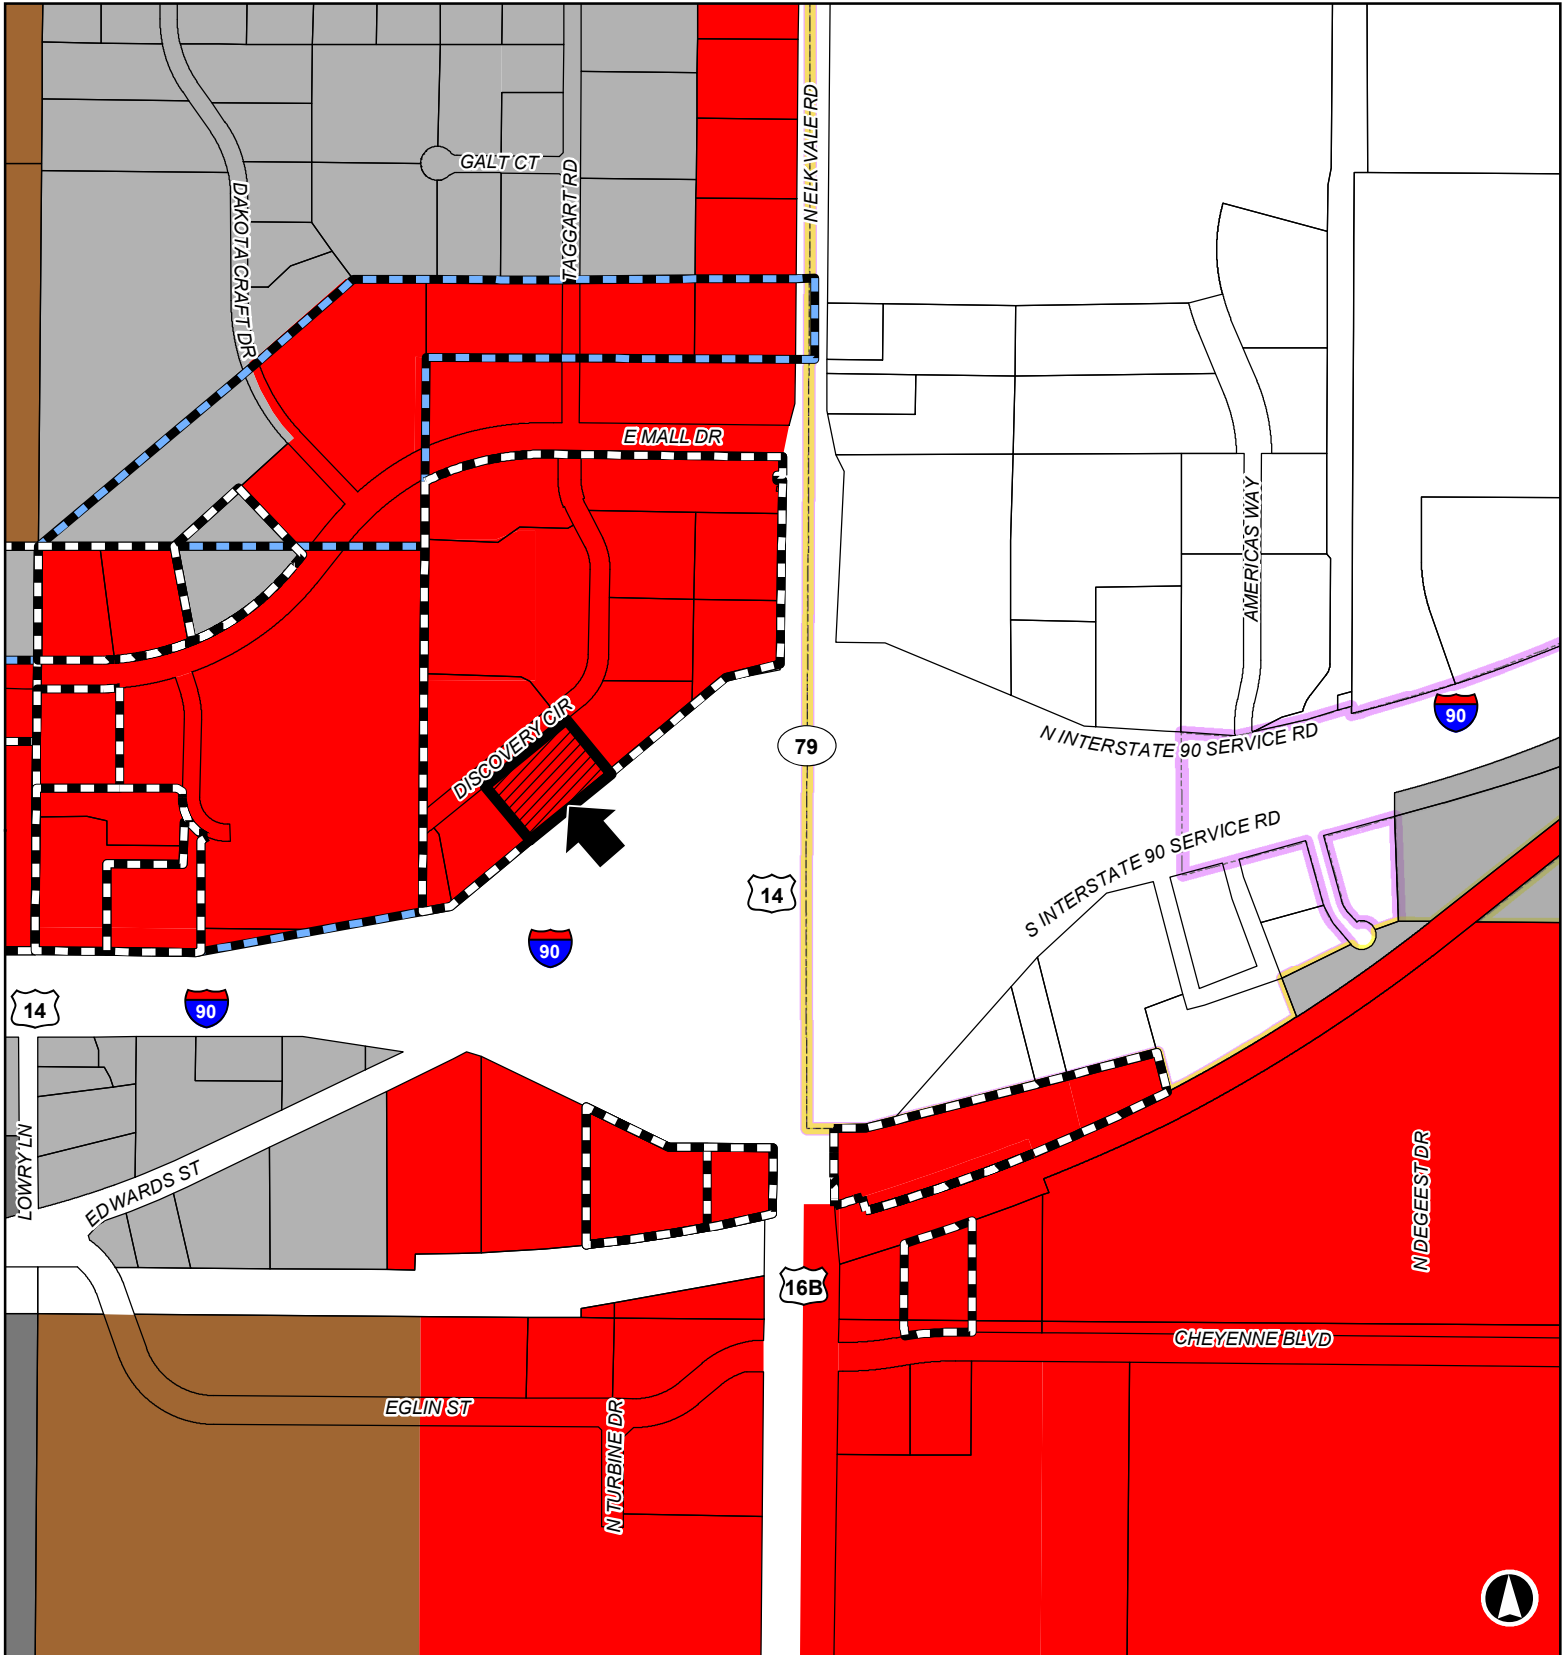

14PD038 1612 Discovery Circle

Rapid City / Pennington County Zoning

Subject Property	Planned Development Designation	General Agriculture	Light Industrial	Rapid City Limits	<all other values>	Heavy Industrial, PC
Planned Development		General Commercial	No Code			
		Heavy Industrial				