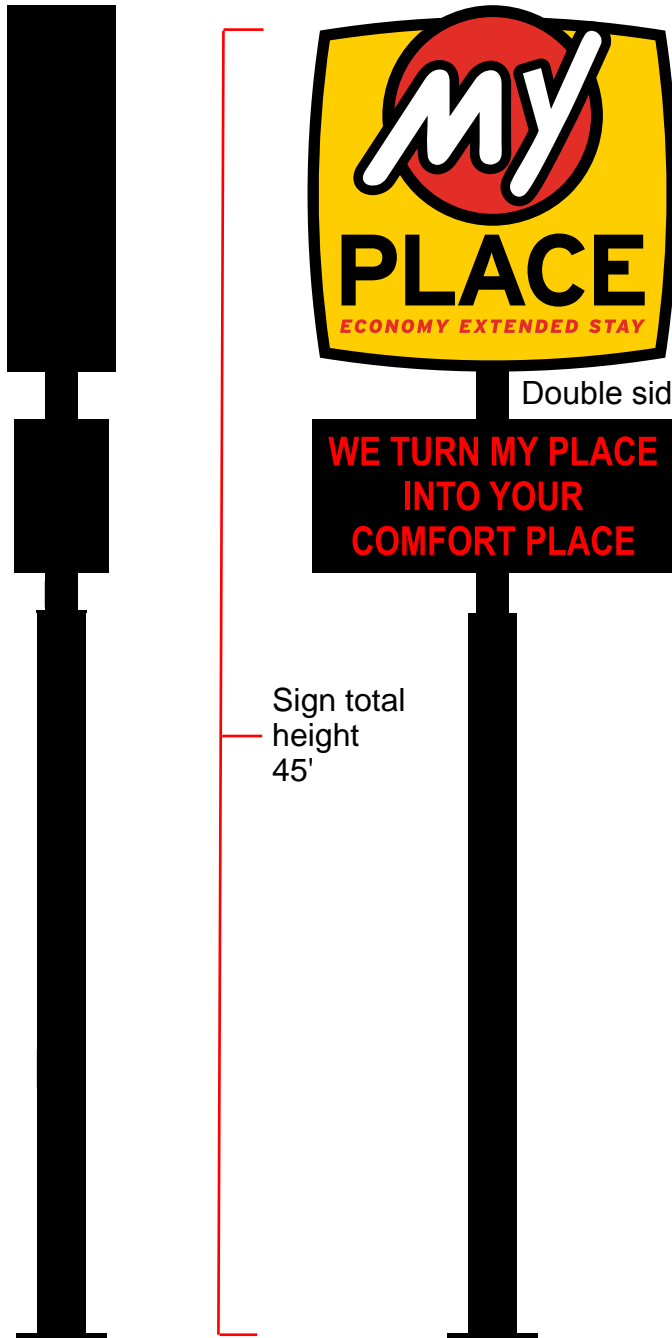

10'x10' Double- Face My Place sign

Double sided Electronic Message Center 6'x10' (h x w)

Sign total height 45'

SPECIFICATIONS:

- \* DOUBLE FACED REVERSE
- ANGLE FRAME PAINTED #9000 SG BLACK
- REMOVABLE BLEED FACE SKIN
- SADDLE MOUNT
- VERTICALLY WIRED - 120V - UL LABEL
- COOL WHITE FLUORESCENT LAMPS INSTALLED
- CUT OFF SWITCH ON END NEAR BOTTOM
- ELECT. OUT TO POLE OPENING
- EYEBOLT
  
- \* QTY. 2 - 3M PANAGRPAHICS III FLEXIBLE FACES WITH FIRST SURFACE DECORATION
- BACKGROUND: 3630-015 YELLOW VINYL WITH A 3630-22 BLACK VINYL PERIMETER BORDER
- MY PLACE: WHITE SUBSTRATE WITH A 3630-22 BLACK VINYL OUTLINE
- CIRCLE: 3630-33 RED VINYL WITH A 3630-22 BLACK VINYL OUTLINE
- PLACE: 3630-22 BLACK VINYL
- ECONOMY EXTENDED STAY: 3630-33 RED VINYL
- AF-3500 RGB-2V