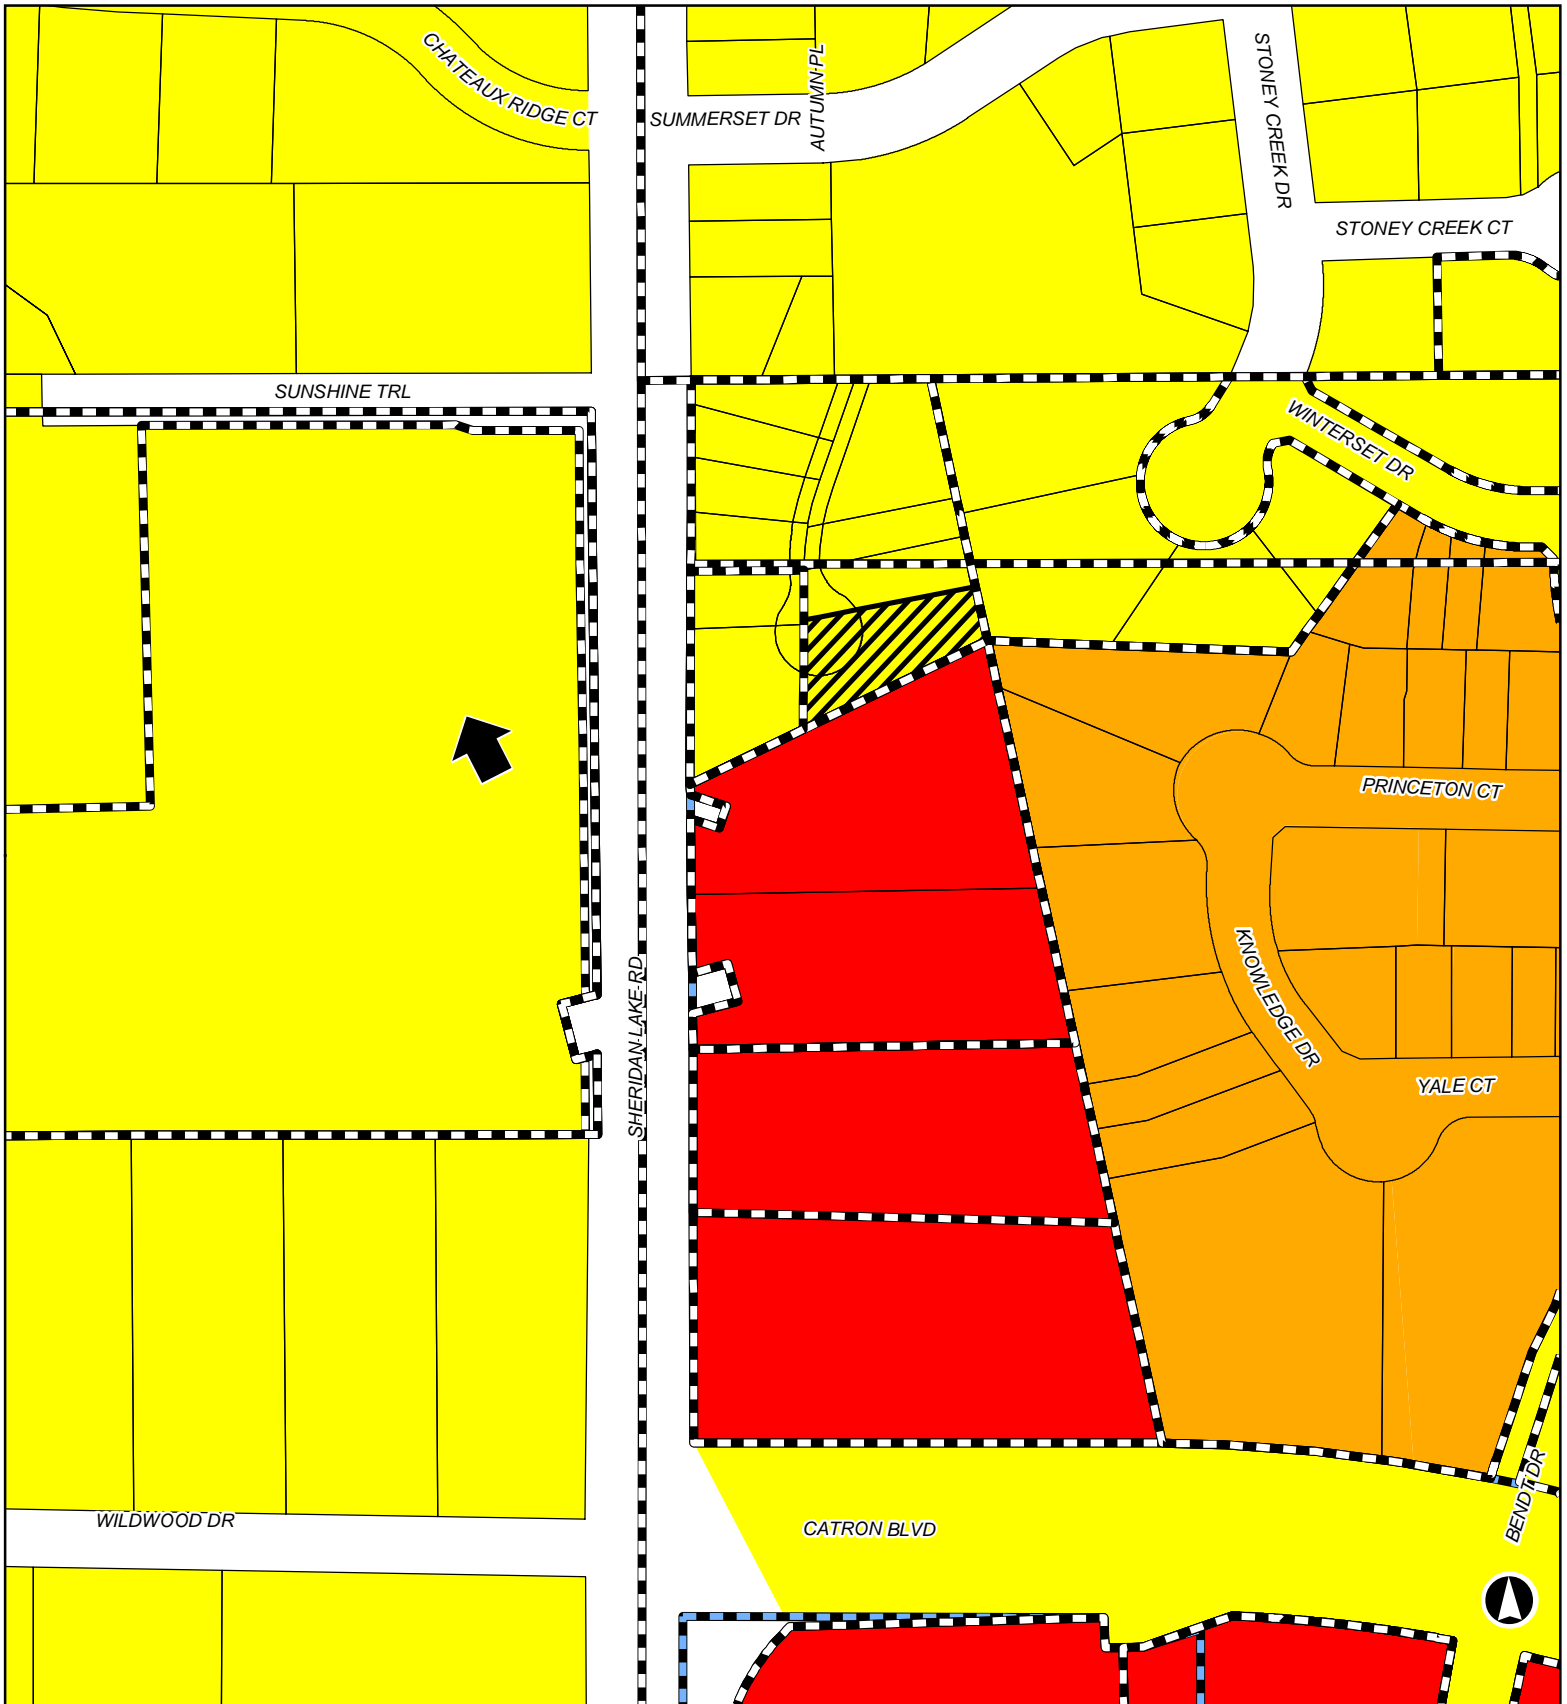

14PD027  
5280 Autumn Place

**Rapid City Zoning**

 Subject Property	 Planned Development	 General Commercial	 Low Density Residential-1	 Medium Density Residential
--	---	--	---	--